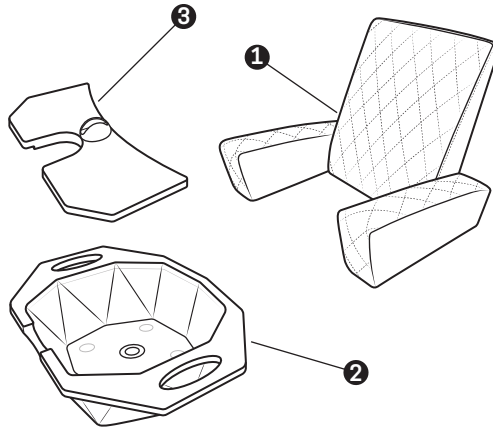

## COMPONENTS

### 1 | Seat Booster

Allows children to sit comfortably in regular seats.  
Acetone proof upholstery.

### 2 | Sink adapter

Elevates water to a height within children's reach.  
Equipped with a drain system on the bottom that flushes directly into the regular sink.  
Made of chemical and impact resistant resin, will not break by falling objects.

### 3 | Shower extension holder

Keeps the shower in place while filling the sink.