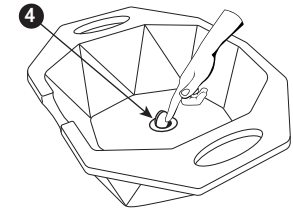

### 3 | Shower extension holder

Keeps the shower in place while filling the sink.

## INSTALLATION AND USE

**1** | Place the seat booster on top of the regular size seat.

**2** | Put the sink adapter in the regular sink.

**3** | Use the shower head holder to keep the shower in place while filling the sink.

**4** | Flip the drain stopper to flush.