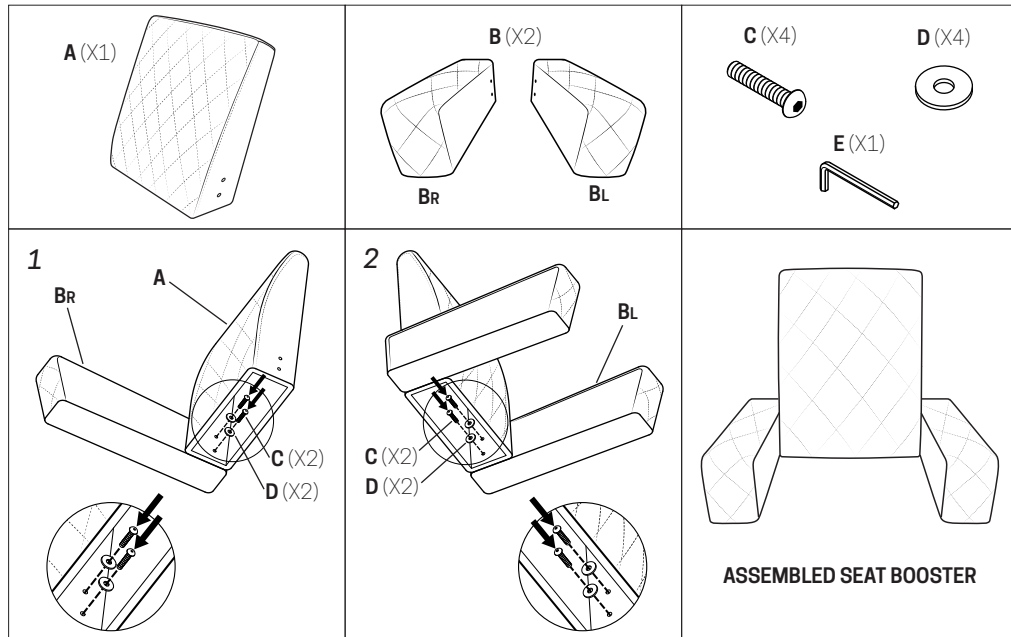

BriBri Pedicure Booster Kit

FEATURES

Allows to easily transform adult size nail salon units into small units for children.
Easily installed and removed for storage while not in use, saving space in salons that cannot accommodate a children's unit.
Fits almost 90% of the regular size nail salon units on the market.

COMPONENTS

1 | Seat Booster

Allows children to sit comfortably in regular seats.
Acetone proof upholstery.

2 | Sink adapter

Elevates water to a height within children's reach.
Equipped with a drain system on the bottom that flushes directly into the regular sink.
Made of chemical and impact resistant resin, will not break by falling objects.

3 | Shower extension holder

Keeps the shower in place while filling the sink.

ASSEMBLY

INSTALLATION AND USE

1 | Place the seat booster on top of the regular size seat.

2 | Put the sink adapter in the regular sink.

3 | Use the shower head holder to keep the shower in place while filling the sink.

4 | Flip the drain stopper to flush.

WARNINGS

Weight capacity: 80 lb (36 kg).
Suitable for children 13 years and older.
Children using the booster must always be under adult supervision.
Do not stand on the sink adapter.
No massages on the booster.

No vibration on the booster.
Caution! Water coming from the shower can be hot.
Accident risk! Never leave children alone using the booster, they may try to stand up or get out and hurt themselves.

MAINTENANCE RECOMMENDATIONS

After every service, clean the booster and sink adapter with a cleaning solution or sanitizer.