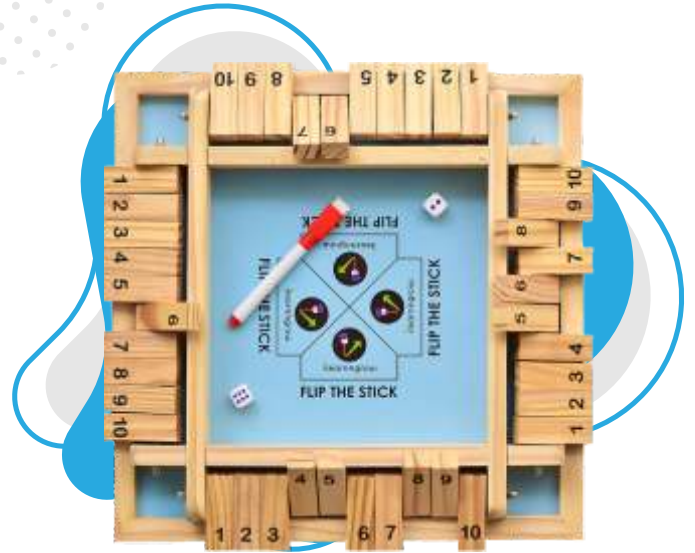

SHUT THE BOX

- A game of dice for one or more players, commonly played in a group of two to four for stakes.
- It contains a counting box with tiles numbered 1 to 9, and is covered with a hinged or sliding mechanism.
- The game is played with a pair of dice, pen, and paper.

MRP: ₹1499/-

*Personalisation: NA

Product Size: 12 x 12 x 4 Inch

SKU Code: ILGSTB

Material: Soft Wood