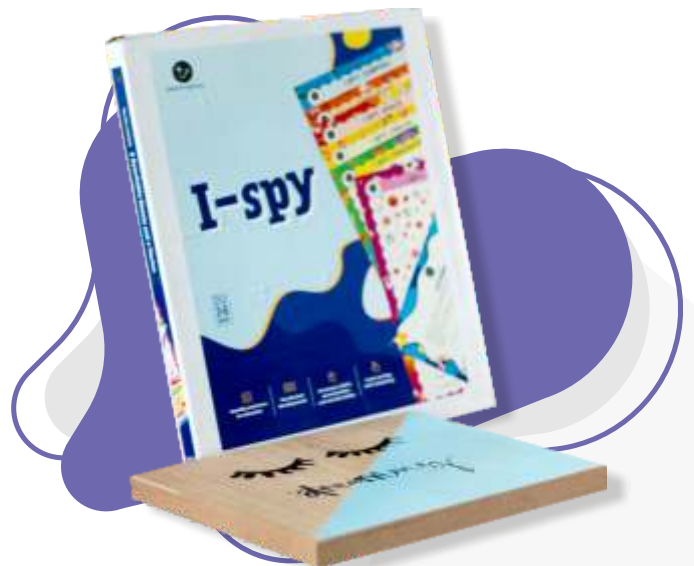

Personalisation: Available

Product Size: 8.5 x 14 X 1 Inch

SKU Code: ILGISPY

Material: Laminated Paper Sheets