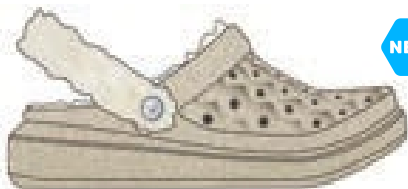

NEW!

Gold Glitter/Natural