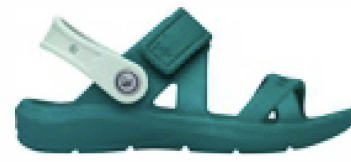

SOLIDS | WHSL: \$17.50 MSRP: \$34.99

Charcoal | Red

Olive | Burnt Orange

Heavenly | Pistachio

Jade | Mint

MARKETING TOOLS

JOYBEES WINDOW CLING

DIMENSIONS: 12"W X 12"H