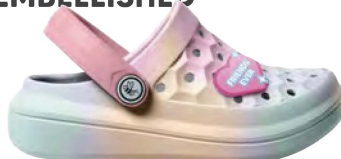

Glitter Ombre Hazy | BFF Popinz