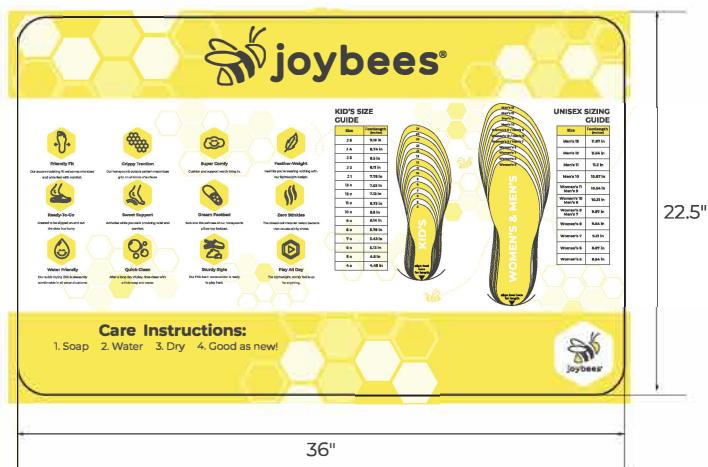

SKU: UKASD

Launch Date 3/1/2024

Dual Sizes: C4/5 · C6/7 · C8/9 · C10/11 · C12/13 · J1/2

FEATURES:

Quick-clean, water-friendly sandals that hold up for the bravest explorers. The Adventure Sandal rinses right off and is ready for the park or next big backyard adventure.

SOLIDS | WHSL: \$17.50 MSRP: \$34.99

Charcoal | Red

Olive | Burnt Orange

Heavenly | Pistachio

Jade | Mint

MARKETING TOOLS

JOYBEES WINDOW CLING

DIMENSIONS: 12"W X 12"H

Joybees Slat Wall Hook/Peg

- White with Log
- 16 pegs per box

Joybees Impact Logo

- 2'x2' light weight with stand hexagon logo
- Exclusive in Canada

Joybees Floor Mat

- Joybees Floor Mat w/Features and Benefits
- New / Exclusive in Canada

3-COLUMN FOOTWEAR FIXTURE

DIMENSIONS: 31.5"W X 74.8"H X 24.02"D

- 24 removable slatwall pegs
- Holds 80-100 pairs
- Roll and lock wheels
- Interchangeable side panels and header card

CASE PACKS

WOMENS	SIZE PACK	W5	W6	W7	W8	W9/M7	W10/M8	W11/M9				
	CASE PACK 12W	1	2	2	2	2	2	1				