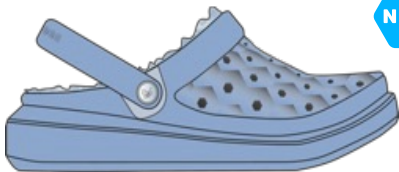

KIDS

**PLAY
ALLLL
DAY**

KIDS' The Ultra Cozy VARSITY LINED CLOG

SKU:

Available September 1, 2024

Sizes: C6 · C7 · C8 · C9 · C10 · C11 · C12 · C13 · J1 · J2 · J3 · J4

FEATURES:

A seasonal essential – this sporty clog with a removable, machine washable faux shearling liner is sure to gear up little ones for cooler temperatures. Made for those chilly morning strolls to the park, this style will undoubtedly keep those tiny toes cozy.

Features a removable insert for additional warmth and support

SOLIDS | WHSL: \$25.00 MSRP: \$49.99

NEW!

Black/Charcoal Tie Dye

NEW!

True Navy/Buffalo Plaid

NEW!

Pastel Pink/Cheetah