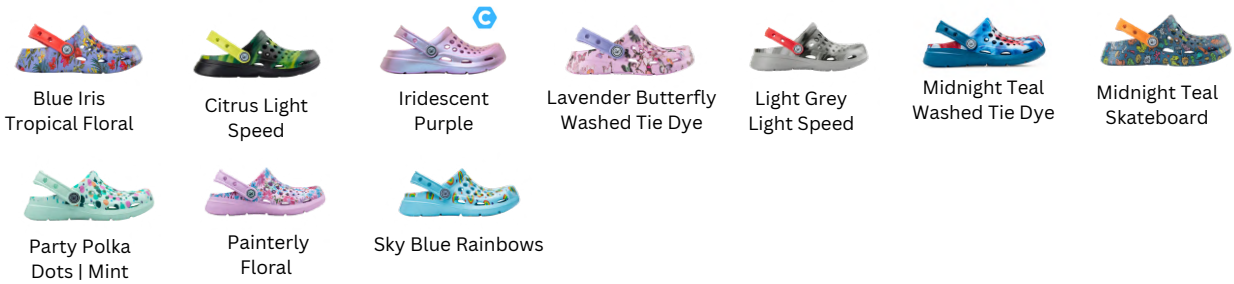

SOLIDS | WHSL: \$27.50 MSRP: \$54.99

GRAPHICS | WHSL: \$30.00 MSRP: \$59.99

KIDS' ADVENTURE SANDAL SKU: UKASD

SOLIDS | WHSL: 17.50 MSRP: \$34.99

joybees® AVAILABILITY

KIDS' ACTIVE CLOG SKU: UKCLG

SOLIDS | WHSL: \$20.00 MSRP: \$39.99

GRAPHICS & METALLICS | WHSL: \$22.50 MSRP: \$44.50

MOSSY OAK | WHSL: \$25.00 MSRP: \$49.99

KRYPTEK OBSURA | WHSL: \$25.00 MSRP: \$49.99

KIDS' COZY LINED CLOG SKU: UACLC

SOLIDS | WHSL: \$21.50 MSRP: \$54.99