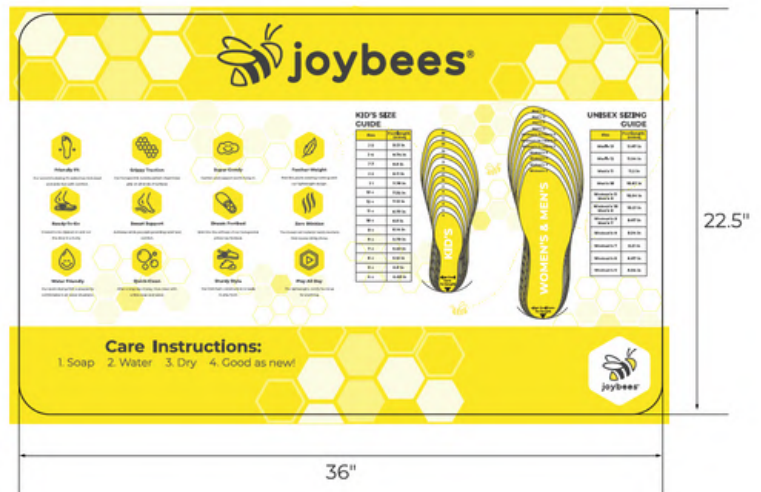

GRAPHICS | WHSL: \$27.50 MSRP: \$54.99

Buffalo Plaid

Blue Iris Cloud Tie Dye

joybees® AVAILABILITY

MARKETING TOOLS

Joybees Display Racks

- 120-140 units (same slate wall pegs used)
- Better Quality, Option of changeable side panels

Joybees Slat Wall Hook/Peg

- White with Log
- 16 pegs per box

Joybees Impact Logo

- 2'x2' light weight with stand hexagon logo
- Exclusive in Canada

Joybees Floor Mat

- Joybees Floor Mat w/Features and Benefits
- New / Exclusive in Canada