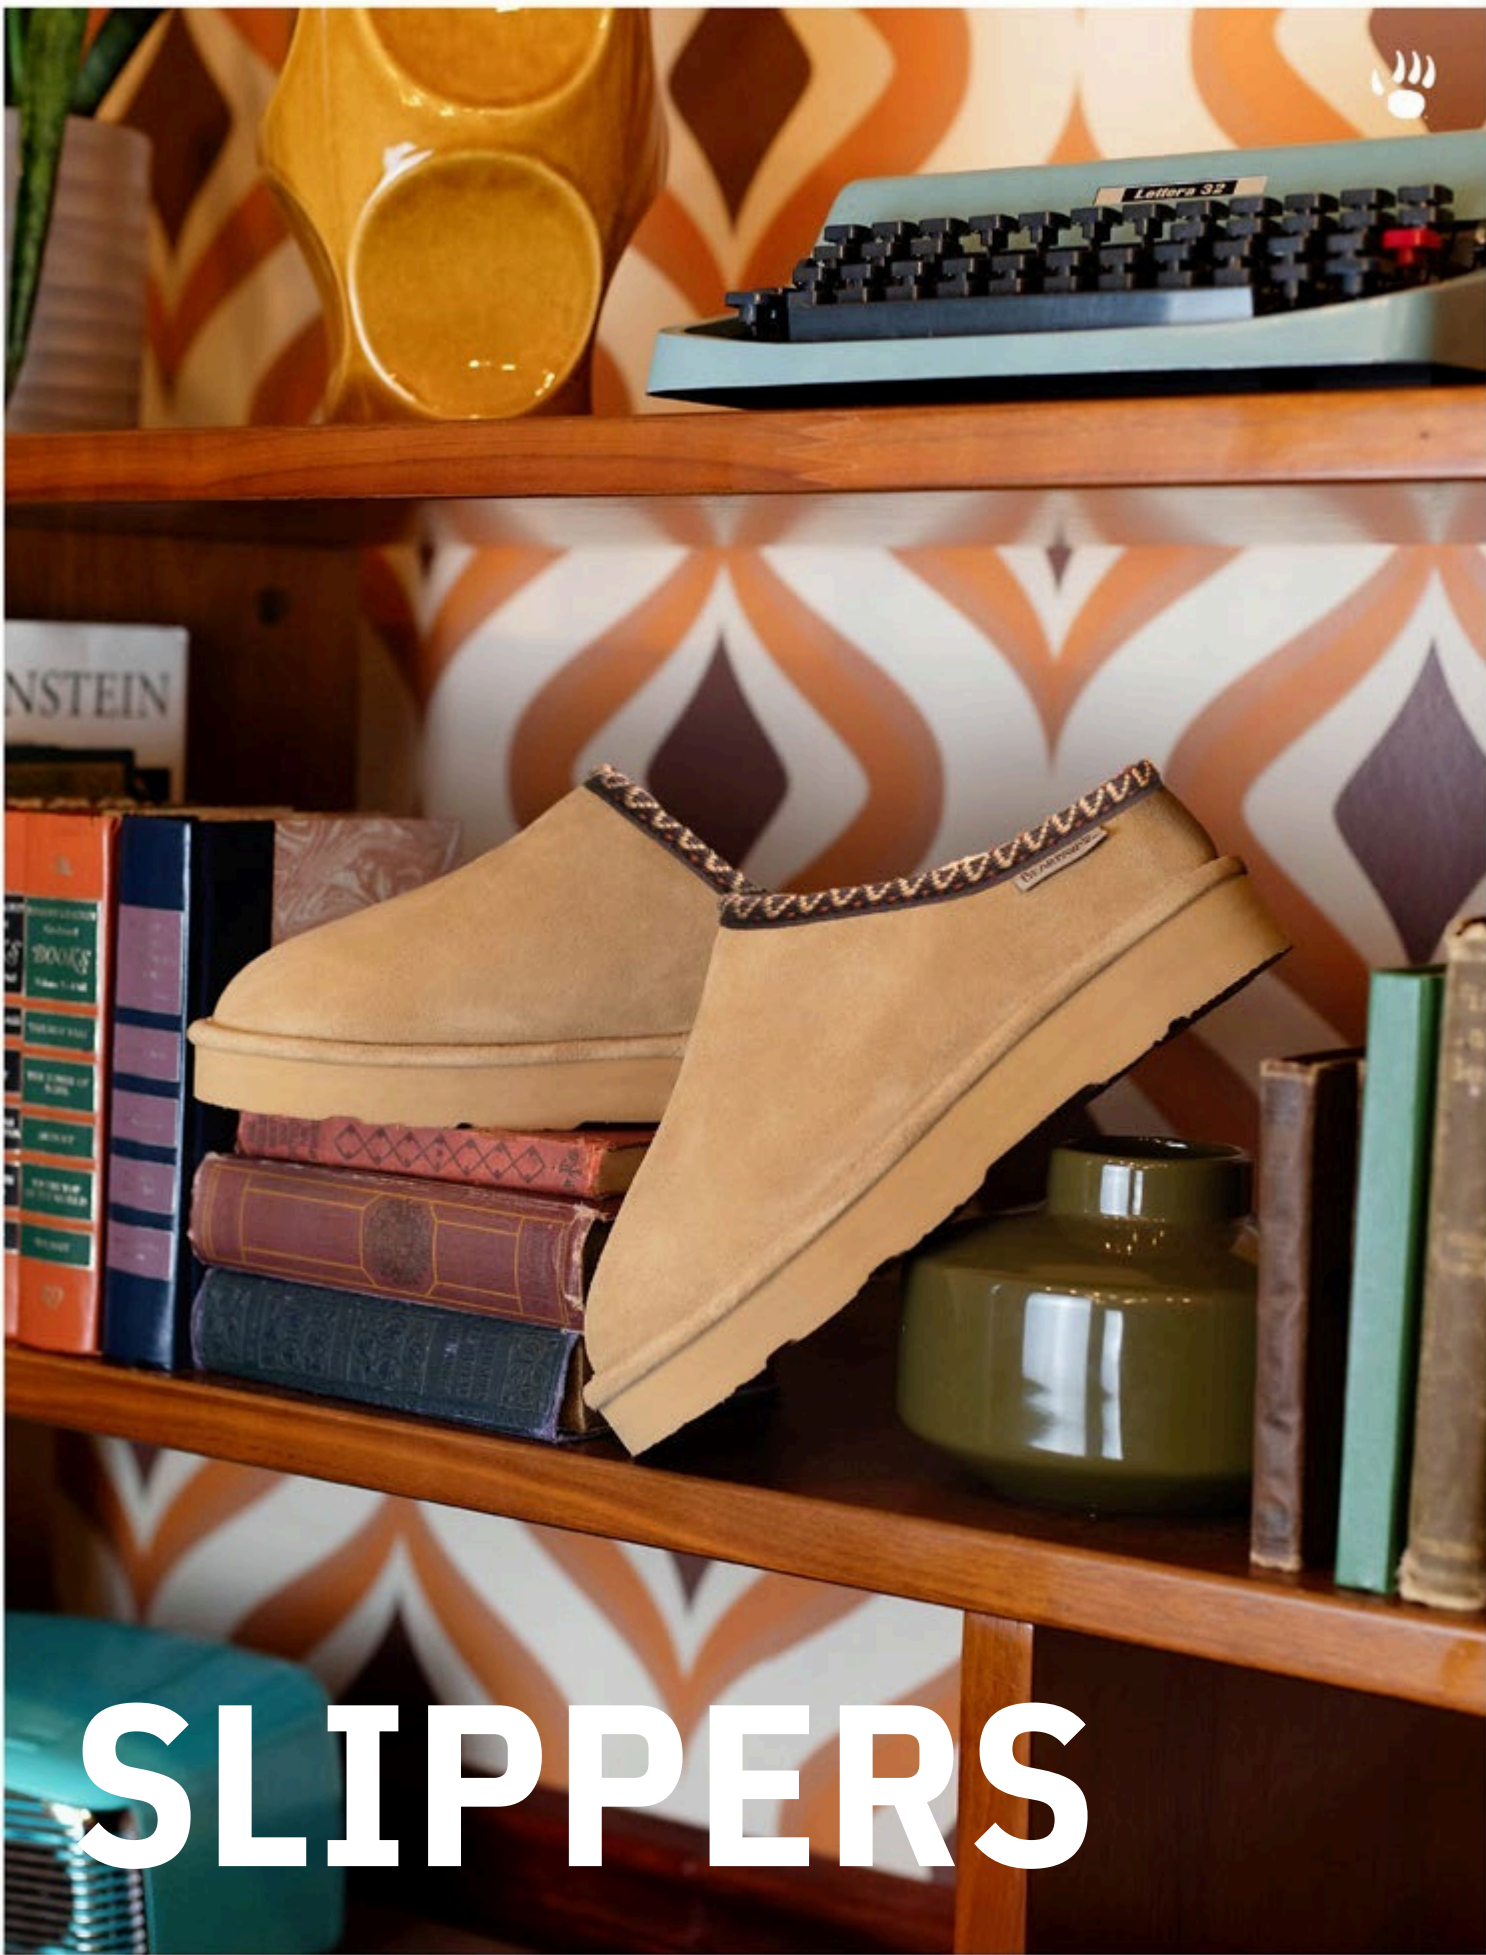

STYLE NO. 3156W SIZES 5-13

\$65.00/\$129.99

Orchid 660

Gray Fog 051

Mushroom 500

BEARPAW ORIGINALS
PLATFORM
SAVVY
VEGAN
TEDDI
CROCHET
COUNTRY
STREET-SIDE
FUSION
TAHOE
SLIPPERS
MEN'S
YOUTH
TODDLER
INDEX

SLIPPERS