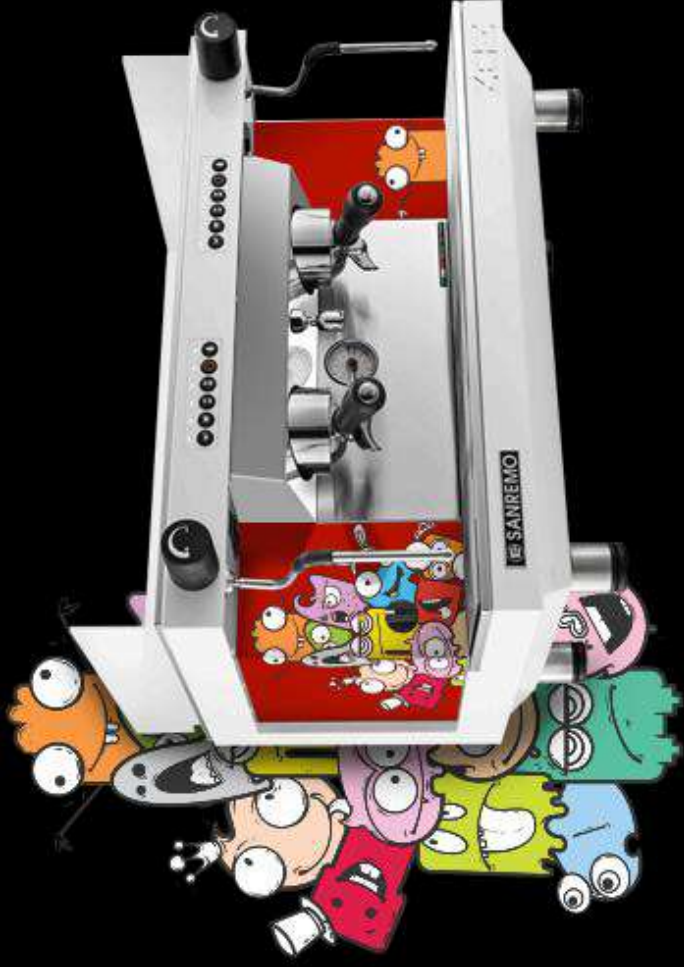

SARREMO
COFFEE MACHINES

ZOE
CANVAS

THE ZOE CANVAS CONCEPT

The ZOE Canvas Concept was built around the idea of offering an affordable & basic machine with the option of creating a unique design identity for each client. Allowing each client to have a “Show Piece” coffee identity on their bar.

Due to the ZOE’s simple & clean cut outer shell, it allows us to create unique and professional design on the ZOE chassis that fits the clients restaurant design, imagery and aesthetics.

*****Pricing to brand machine is dependent on customer design and colour scheme**