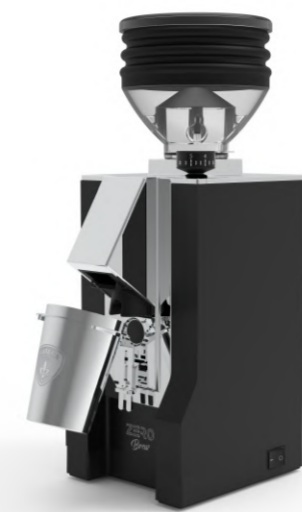

YOUR COFFEE EXPERIENCE

MIGNON COMPARISON CHART

SPECIFICATIONS		MIGNON ZERO RANGE		
		ZERO	ZERO BREW	Mignon Libra
BURRS	Type & Material	Flat & Hardened Steel	Flat & Hardened Steel	Flat & Hardened Steel
	Diameter	55 mm	55 mm (Brew specific Design)	55 mm
EROGATION SYSTEM	Display	X	X	✓
	Version Available	Manual	Manual	2 prog. + continuous mode
BEAN HOPPER		Single Dose Hopper (45 g)	Single Dose Hopper (45 g)	Standard Hopper (300 g)
FORK		Adjustable All-in-One	Adjustable All-in-One	Free All-purpose Adjustable Hands-Free
PRODUCTIVITY		1,4 - 1,8 Espresso	1,9 - 2,5 Brew	1,4 - 1,8 Espresso
PLUS	Silent Tecnology	✓	✓	✓
	Ace System	✓	✓	✓
	Easy Setting System	X	X	X
	Easy Setting System Filter	X	✓	X
	Extra-Comfort Knob	✓	X	✓
	Blow Up Cleaning	✓	✓	X
	Metallic Chute	X	X	X
	Dosing Cup 45g	✓	✓	X
	HandBrew Cup 80g	Accessory	Accessory	X
	Trasparent Coffee Basket	Optional	Optional	X
Dark Grey Coffee Basket	Optional	Optional	X	
Instant Grind Weighing Technology	X	X	✓