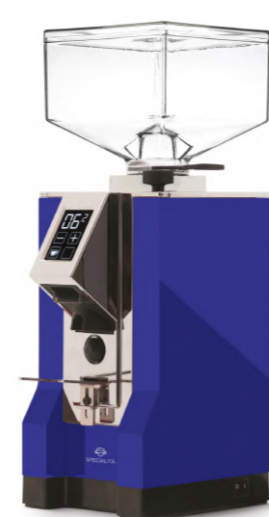

YOUR COFFEE EXPERIENCE

MIGNON COMPARISON CHART

SPECIFICATIONS		MIGNON SILENT RANGE				
		SILENZIO	PERFETTO	SPECIALITÀ	DESIGN	TURBO
BURRS	Type & Material	Flat & Hardened Steel	Flat & Hardened Steel	Flat & Hardened Steel	Flat & Hardened Steel	Flat & Hardened Steel
	Diameter	50 mm	50 mm	55 mm	55 mm	65 mm
EROGATION SYSTEM	Display	X	✓	✓	✓	✓
	Version Available	Manuale e timer	2 prog. + continuous mode	2 prog. + continuous mode	2 prog. + continuous mode	2 prog. + continuous mode
BEAN HOPPER		Standard Hopper (300 g)	Standard Hopper (300 g)	Standard Hopper (300 g)	Standard Hopper (300 g)	Standard Hopper (300 g)
FORK		Hands-Free Standard	Hands-Free Standard	All-purpose Adjustable Hands-Free	All-purpose Adjustable Hands-Free	Universal "Hands-Free" rubber coated
PRODUCTIVITY		1,2 - 1,6 Espresso 1,7 - 2,3 Brew	1,2 - 1,6 Espresso 1,7 - 2,3 Brew	1,4 - 1,8 Espresso 1,9 - 2,5 Brew	1,4 - 1,8 Espresso 1,9 - 2,5 Brew	1,8 - 2,3 Espresso
PLUS	Silent Technology	✓	✓	✓	✓	✓
	Ace System	✓	✓	✓	✓	✓
	Easy Setting System	X	✓	X	X	X
	Easy Setting System Filter	X	X	X	X	X
	Extra-Comfort Knob	X	X	X	X	X
	Blow Up Cleaning	Accessory	Accessory	Accessory	Accessory	Accessory
	Metallic Chute	X	X	X	X	✓
	Dosing Cup 45g	Accessory	Accessory	Accessory	Accessory	Accessory
	HandBrew Cup 80g	Accessory	Accessory	Accessory	Accessory	Accessory
	Trasparent Coffee Basket	Optional	Optional	Optional	Optional	Optional
Dark Grey Coffee Basket	Optional	Optional	Optional	Optional	Optional	
Instant Grind Weighing Technology	X	X	X	X	X	