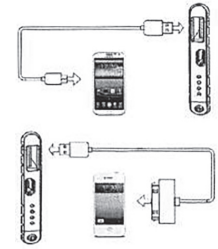

On the Move Essentials

Power Bank Battery

Micro USB Port (Input) Self-charging

USB Port (Output) DC 5V/1A for charging digital devices

Battery Indicators 4 LED indicators to show battery status

Battery Indicator Button Press to check the battery level

Charging Digital Devices

Once the power bank is connected to the digital device, the device will begin charging.

On the Move Essentials

Power Bank Battery

Micro USB Port (Input) Self-charging

USB Port (Output) DC 5V/1A for charging digital devices