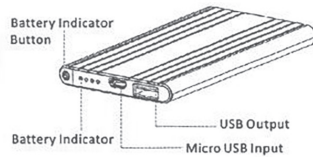

On the Move Essentials

Power Bank Battery

Micro USB Port (Input) Self-charging

USB Port (Output) DC 5V/1A for charging digital devices

Battery Indicators 4 LED indicators to show battery status

Battery Indicator Button Press to check the battery level

Charging Power Bank

The blue light will start flickering when connected. It will stop flickering after a few seconds and continue to charge. All the indicators will turn blue after fully charged. Please remove the adapter safely after power bank is fully charged.

Charging Digital Devices

Once the power bank is connected to the digital device, the device will begin charging.

On the Move Essentials

Power Bank Battery

Micro USB Port (Input) Self-charging

USB Port (Output) DC 5V/1A for charging digital devices

Battery Indicators 4 LED indicators to show battery status

Battery Indicator Button Press to check the battery level

Charging Power Bank

The blue light will start flickering when connected. It will stop flickering after a few seconds and continue to charge. All the indicators will turn blue after fully charged. Please remove the adapter safely after power bank is fully charged.

Charging Digital Devices

Once the power bank is connected to the digital device, the device will begin charging.

On the Move Essentials

Power Bank Battery

Micro USB Port (Input) Self-charging

USB Port (Output) DC 5V/1A for charging digital devices

Battery Indicators 4 LED indicators to show battery status

Battery Indicator Button Press to check the battery level

Charging Power Bank

The blue light will start flickering when connected. It will stop flickering after a few seconds and continue to charge. All the indicators will turn blue after fully charged. Please remove the adapter safely after power bank is fully charged.