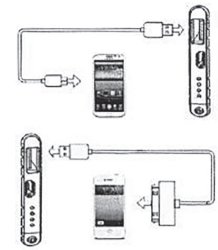

Charging Digital Devices

Once the power bank is connected to the digital device, the device will begin charging.

On the Move Essentials

Power Bank Battery

Micro USB Port (Input) Self-charging

USB Port (Output) DC 5V/1A for charging digital devices

Battery Indicators 4 LED indicators to show battery status

Battery Indicator Button Press to check the battery level

Charging Power Bank

The blue light will start flickering when connected. It will stop flickering after a few seconds and continue to charge. All the indicators will turn blue after fully charged. Please remove the adapter safely after power bank is fully charged.