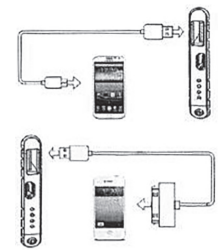

Charging Digital Devices

Once the power bank is connected to the digital device, the device will begin charging.

On the Move Essentials

Power Bank Battery

Micro USB Port (Input) Self-charging

USB Port (Output) DC 5V/1A for charging digital devices

Battery Indicators 4 LED indicators to show battery status

Battery Indicator Button Press to check the battery level

Charging Power Bank

The blue light will start flickering when connected. It will stop flickering after a few seconds and continue to charge. All the indicators will turn blue after fully charged. Please remove the adapter safely after power bank is fully charged.

Charging Digital Devices

Once the power bank is connected to the digital device, the device will begin charging.

Power Bank Specifications

Model	P30
Input	DC 5V/1A
Output	DC 5V/1A
Capacity	3000 mAh
Dimensions	105.0mm x 58.0mm x 8.50mm
Weight	73g