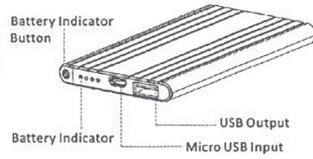

On the Move Essentials

Power Bank Battery

Micro USB Port (Input) Self-charging

USB Port (Output) DC 5V/1A for charging digital devices

Battery Indicators 4 LED indicators to show battery status

Battery Indicator Button Press to check the battery level