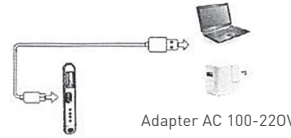

Charging Power Bank

The blue light will start flickering when connected. It will stop flickering after a few seconds and continue to charge. All the indicators will turn blue after fully charged. Please remove the adapter safely after power bank is fully charged.