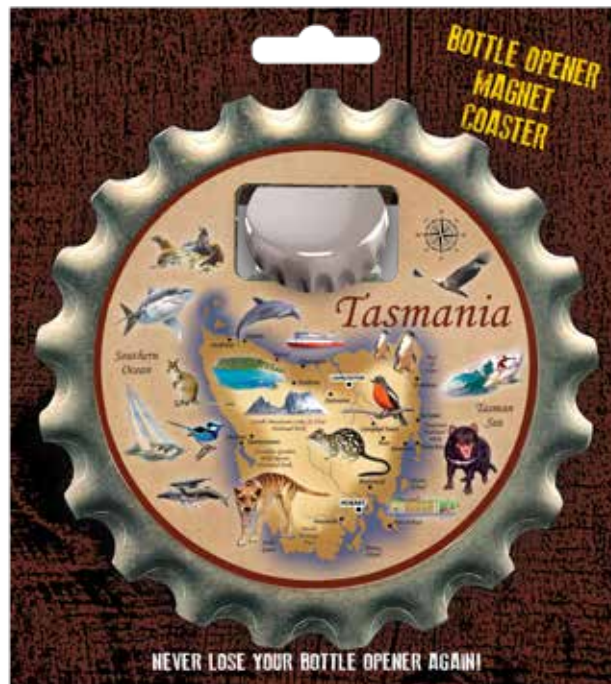

bottle opener coaster