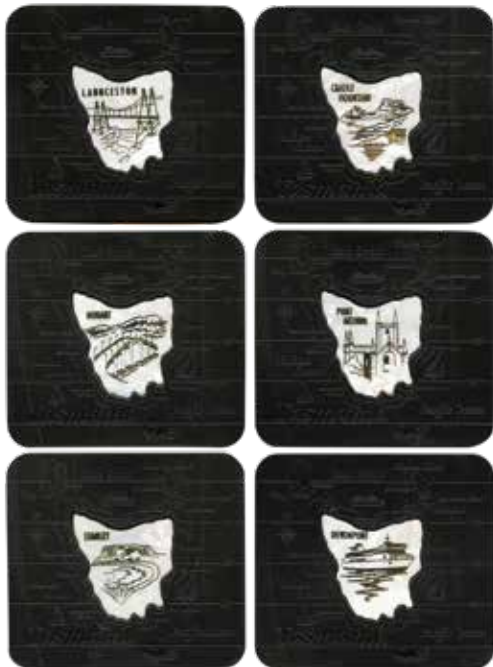

WP-00-003

BORN TO BE WILD 15CM X 30CM

WP-00-008

TASMANIA DEVIL 15CM X 30CM

COASTERS

CO-01-506
MAP OF TASMANIA
BROWN

CO-01-507
BOXED ETCHED
ANIMALS

CO-01-503
MOTHER OF PEARL
TASMANIA MP