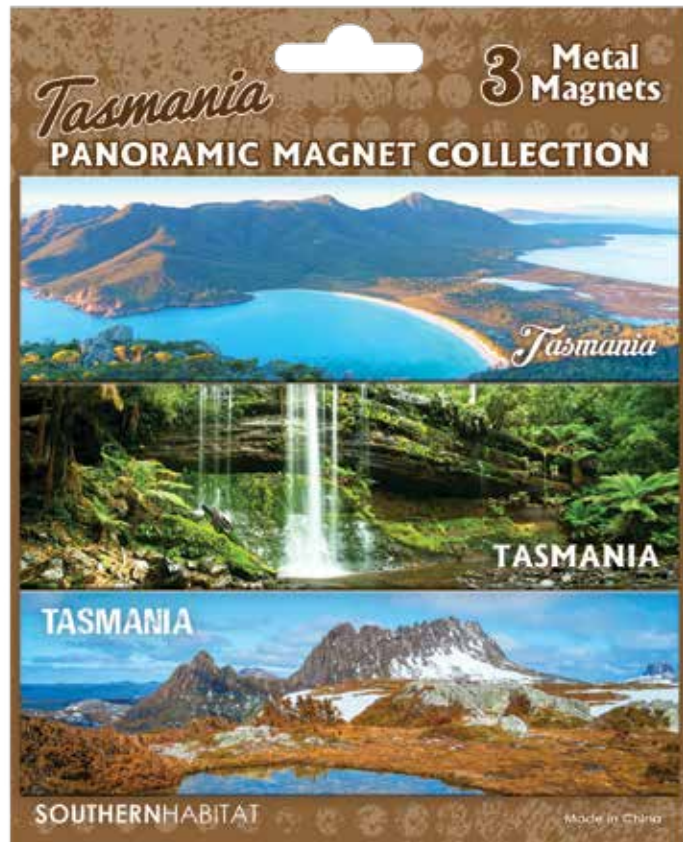

MA-00-090
PANORAMIC
WILDERNESS

SOUVENIR
MAGNETS