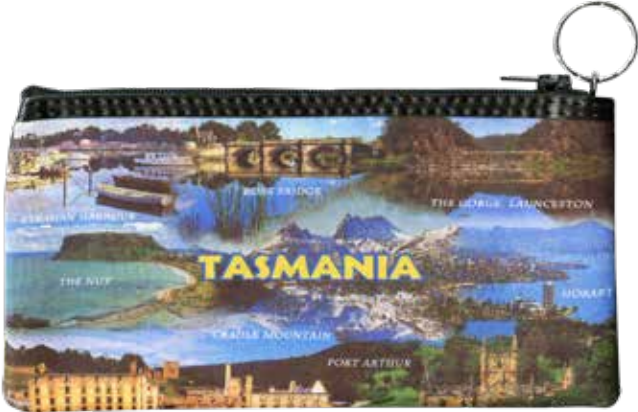

PENCIL CASES AND STATIONERY

pencil cases

PH-00-011

TAS MULTI SCENE

9 336220 026652