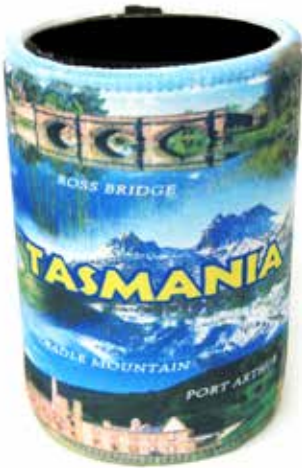

CAN HOLDERS

CH-00-001
TASMANIAN
MULTI SCENE

9 336220 009839

CH-00-006
DEVIL BORN TO
BE WILD TASMANIA

9 336220 024504

CH-00-008
MAP OF TASMANIA

9 336220 026645

CH-00-101
TASMANIAN DEVILS