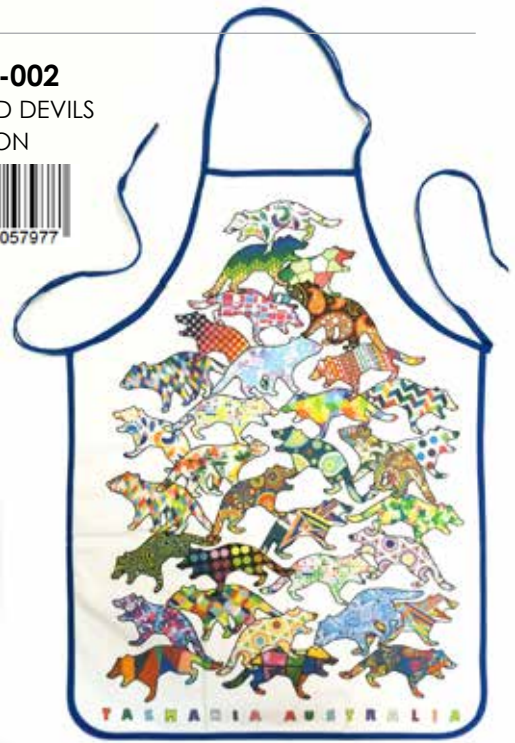

9 336220 057922