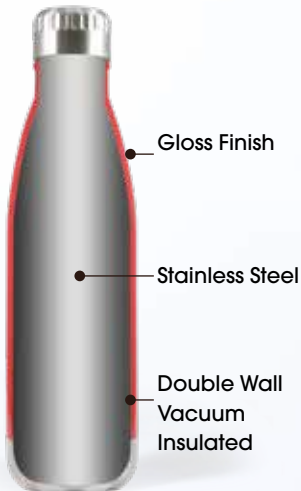

Double Wall Vacuum Insulated