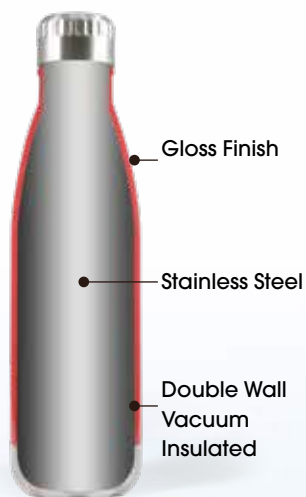

**Double Wall
Vacuum Insulated**