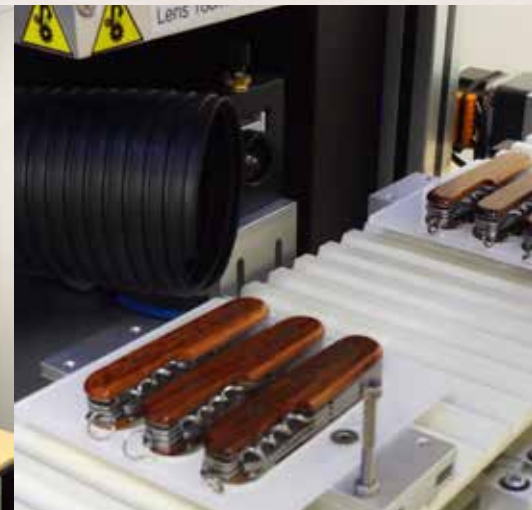

laser engraving

Designed and engraved in Australia.

Our on-site laser engraving, allows for faster turnaround times and excellent quality control of finished products. We have a wide variety of quality wooden useful and decorative products available for engraving.