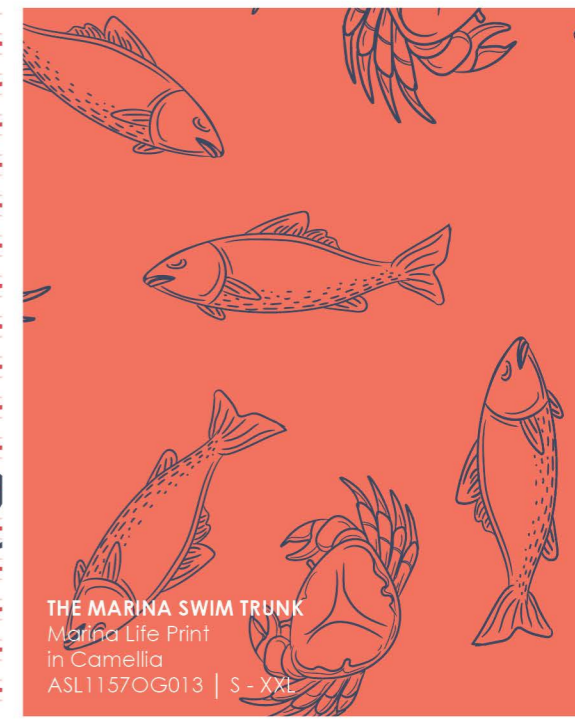

**THE MARINA SWIM TRUNK**  
Multi Mini Fish Print  
in Windsurfer Blue  
ASL1157WB037 | S - XXL

# SEA THE DAY IN THE MARINA STYLE

THE MARINA COLLECTION FEATURES

**THE MARINA SWIM TRUNK**  
Sea Life Print in Peach Bud  
ASL1157CL053 | S - XXL

**THE MARINA SWIM TRUNK**  
Scallop Waves Print  
in Pink Dogwood  
ASL1157LP035 | S - XXL

**THE MARINA SWIM TRUNK**  
Floating Anchors Print  
in Pink Dogwood  
ASL1157LP045 | S - XXL

**THE MARINA SWIM TRUNK**  
Marina Life Print  
in Camellia  
ASL1157OG013 | S - XXL

**THE MARINA SWIM TRUNK**  
Newport Print in Bright White  
ASL1157WH051 | S - XXL

(on previous spread, left to right)

Mini Wave Print in Eggshell Blue  
ASL1157EB012 | S - XXL

Scallop Waves Print in Strong Blue  
ASL1157BL035 | S - XXL

Mini Wave Print in Pink Dogwood  
ASL1157LP012 | S - XXL