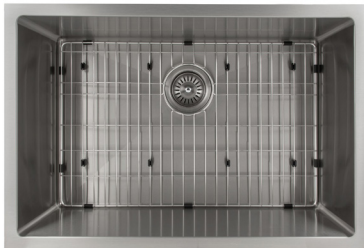

**ZLINE Meribel Single Undermount Sink
(SRS-30)**

Finish	SKU	MAP
- Stainless Steel - DuraSnow®	- SRS-30 - SRS-30S	$469.95 $529.95

Material:	Stainless Steel
Mount Type:	Undermount
Number of Basins:	Single Bowl
Dimensions:	30 in. W x 10 in. D x 18 in. H
Warranty:	Limited Lifetime