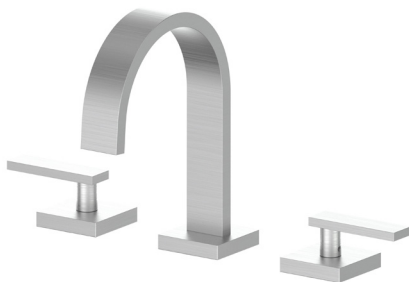

ZLINE Bliss Bath Faucet (BLS-BF)		
Finish	SKU	MAP
• Brushed Nickel • Chrome • Gun Metal • Matte Black	• BLS-BF-BN • BLS-BF-CH • BLS-BF-GM • BLS-BF-MB	• $399.95 • $359.95 • $429.95 • $409.95
Faucet Type:	Pull Down	
Mount Location:	Deck Mount	
Housing Material:	Brass	
Dimensions:	12.75 in. W x 6.25 in. D x 7 in. H	
Warranty:	Limited Lifetime