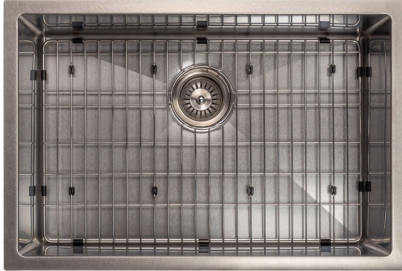

**ZLINE Meribel Single Undermount Sink
(SRS-27)**

Finish	SKU	MAP
- Stainless Steel - DuraSnow®	- SRS-27 - SRS-27S	$439.95 $489.95

Material:	Stainless Steel
Mount Type:	Undermount
Number of Basins:	Single Bowl
Dimensions:	27 in. W x 10 in. D x 18 in. H
Warranty:	Limited Lifetime