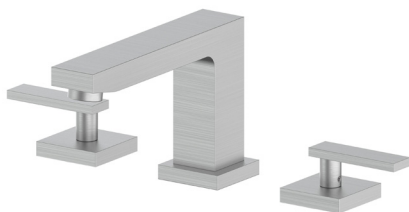

ZLINE Crystal Bay Bath Faucet (CBY-BF)		
Finish	SKU	MAP
• Brushed Nickel • Chrome • Gun Metal • Polished Gold	• CBY-BF-BN • CBY-BF-CH • CBY-BF-GM • CBY-BF-PG	• $399.95 • $359.95 • $429.95 • $409.95
Faucet Type:	Pull Down	
Mount Location:	Deck Mount	
Housing Material:	Brass	
Dimensions:	12.75 in. W x 7.5 in. D x 4.25 in. H	
Warranty:	Limited Lifetime