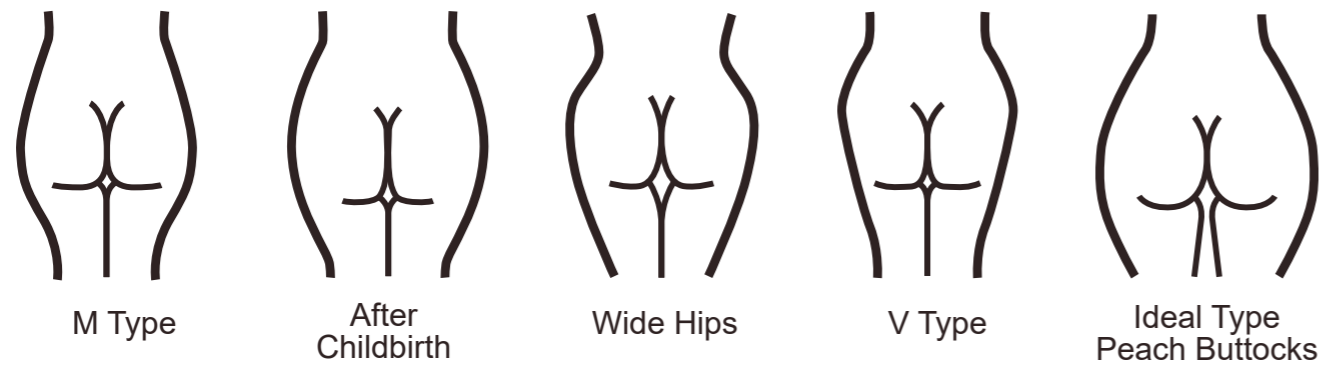

## CURVED HANDLE

ARMS

CALVES

H Type

Folding Type

Fat Type

After Childbirth

Build abdominal muscles  
Perfect Firm abs  
and V line abs

BEFORE

AFTER

The MUSCULPTING NEO works on the abdomen area contracting and tightening the muscles to both burn fat and sculpt the area. This treatment can help you improve the muscle definition that you are already seeing from your fitness routine. It is also ideal for addressing that stubborn inch of fat on your stomach that just won't go away.

for the abdomen

MUSCULPTING NEO works on the buttocks as well, using the same supramaximal muscle contractions as with the abdomen area. Many patients opt to try this treatment in place of an invasive Brazilian butt lift. High Intensity Focused Electro-Magnetic technology delivers the world's first noninvasive butt lift procedure. This treatment can give you the curvature, tone, and lift that you desire. It is an alternative to the Brazilian Booty Lift procedure and provides a defined shape instead of adding excess fat to the area.

for the buttock