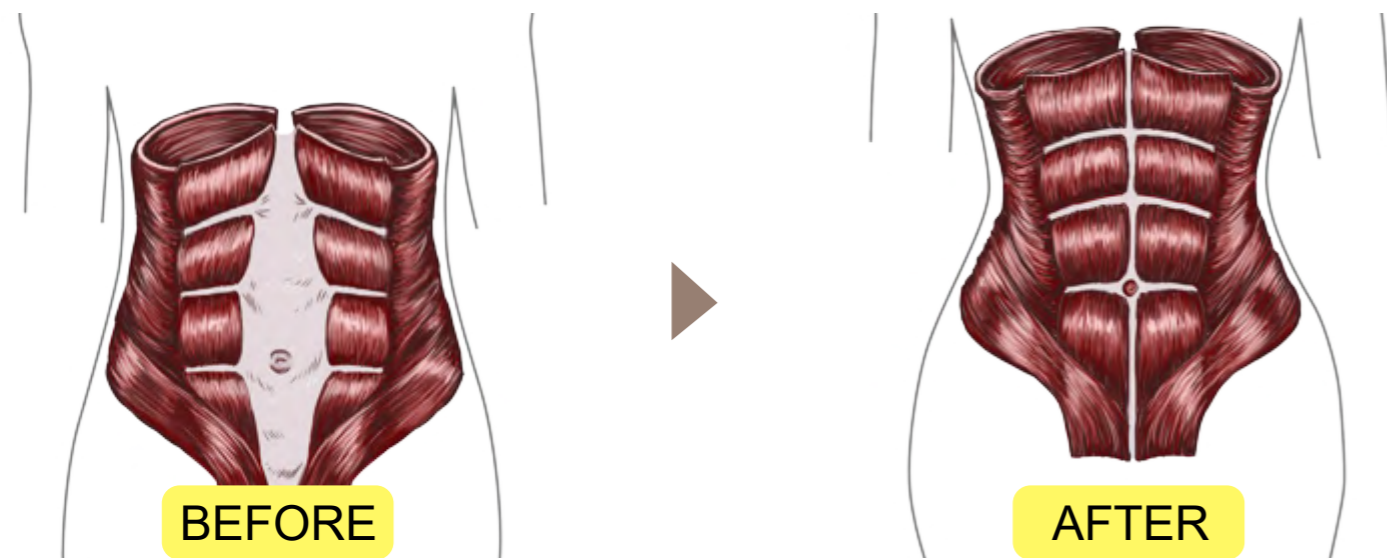

## CURVED HANDLE

ARMS

CALVES

## PELVIC FLOOR HANDLE

Pelvic floor handle works to relieve incontinence by stimulating and strengthening the underlying muscles of the pelvic floor. During the treatment, you sit on a specially designed handle which delivers electromagnetic energy to the pelvic floor muscles, forcing them to contract. Over the course of your treatment, these contractions strengthen the weakened muscles and restore neuromuscular control of the bladder.

H Type

Folding Type

Fat Type

After Childbirth

Build abdominal muscles  
Perfect Firm abs  
and V line abs

BEFORE

AFTER

The MUSCULPTING NEO works on the abdomen area contracting and tightening the muscles to both burn fat and sculpt the area. This treatment can help you improve the muscle definition that you are already seeing from your fitness routine. It is also ideal for addressing that stubborn inch of fat on your stomach that just won't go away.

for the abdomen

MUSCULPTING NEO works on the buttocks as well, using the same supramaximal muscle contractions as with the abdomen area. Many patients opt to try this treatment in place of an invasive Brazilian butt lift. High Intensity Focused Electro-Magnetic technology delivers the world's first noninvasive butt lift procedure. This treatment can give you the curvature, tone, and lift that you desire. It is an alternative to the Brazilian Booty Lift procedure and provides a defined shape instead of adding excess fat to the area.