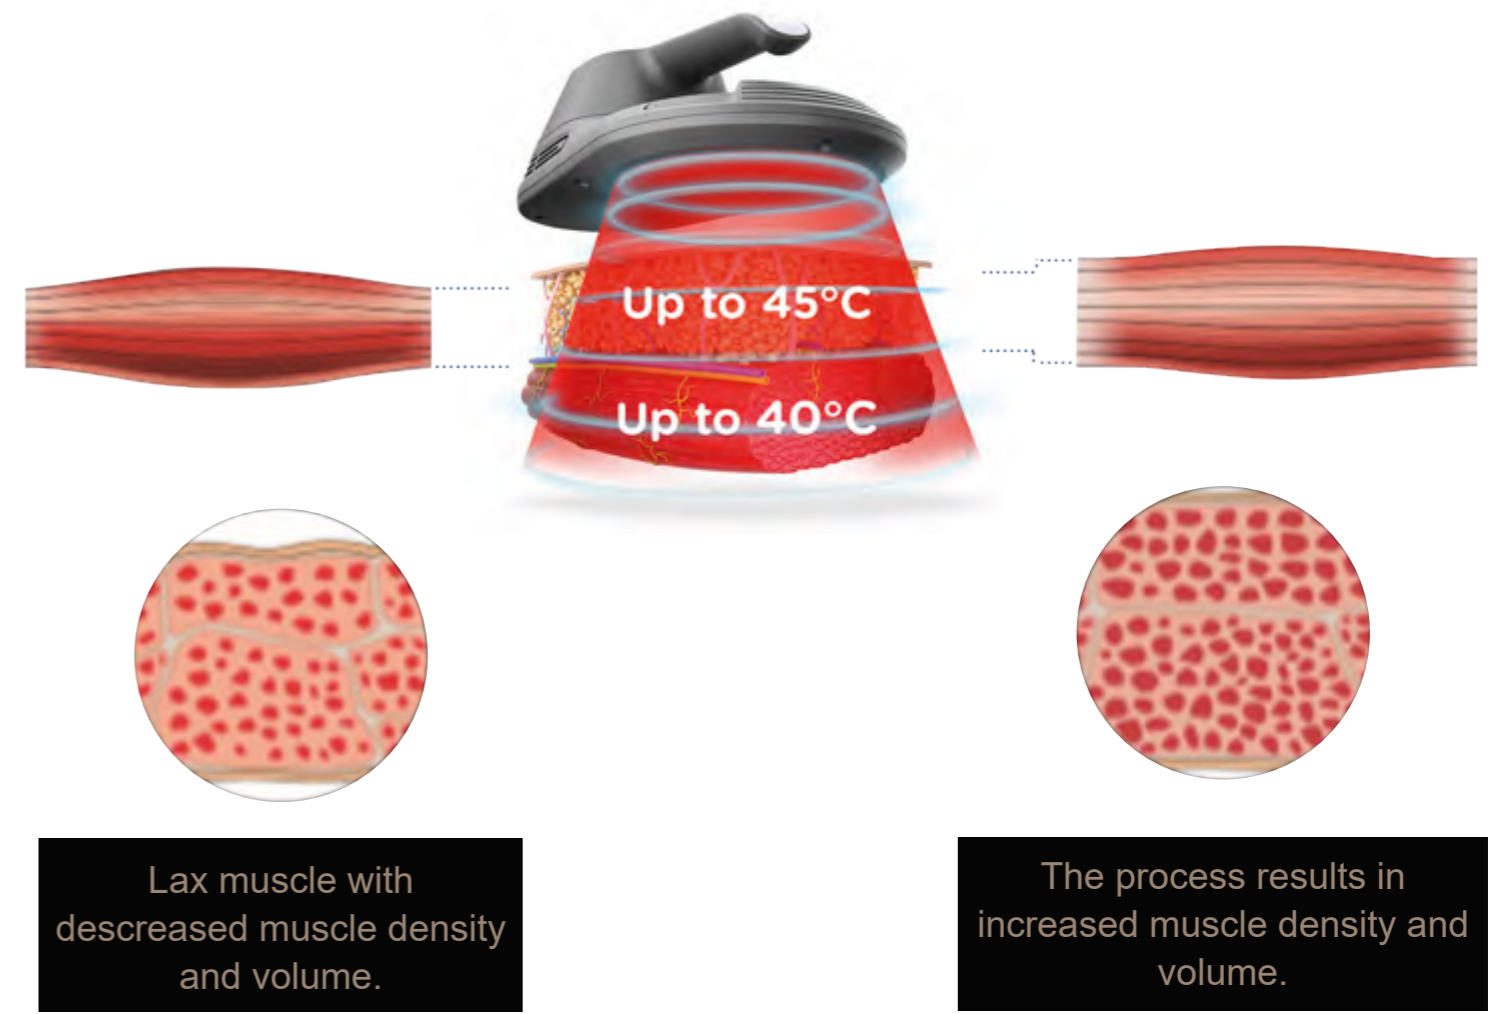

**-30% Fat LESS**

**+25% Muscle MORE**

MUSCULPTING NEO is based on an applicator simultaneously emitting synchronized RF and High Intensity Focused Electro-Magnetic energies.

Due to the radiofrequency heating, the muscle temperature quickly raises by several degrees. This prepares muscles for exposure to stress, similar to what a warm up activity does before any workout. In less than 4 minutes, the temperature in subcutaneous fat reaches levels that cause apoptosis, i.e. fat cells are permanently damaged and slowly removed from the body. Clinical studies showed on average a 30% reduction in subcutaneous fat.\*

Bypassing the brain limitations, High Intensity Focused Electro-Magnetic energy contracts the muscle fibers in the area at intensities that are not achievable during voluntary workout. Extreme stress forces the muscle to adapt, resulting in an increase in the number and growth of muscle fibers and cells. Clinical studies showed on average a 25% muscle volume increase.\*

# Mechanism of muscle contraction

Nerve impulses set off a biochemical reaction that causes myosin to stick to actin

MUSCULPTING NEO induces very strong (supramaximal) muscle contractions, not achievable through workout. When exposed to these strong contractions, the muscle tissue is forced to adapt to such extreme condition. The muscle starts remodelling its inner structure by multiplication of fibers and their growth. The High Intensity Focused Electro-Magnetic uses a specific range of frequencies that does not allow muscle relaxation between two consecutive stimulations. The muscle is forced to remain in contracted state for multiple seconds. When repeatedly exposed to these high load conditions the muscle tissue is stressed and is forced to adapt. Recent studies reported that on average 15%- 16% increase in abdominal muscle thickness was observed in treated patients one to two months after High Intensity Focused Electro-Magnetic treatments.