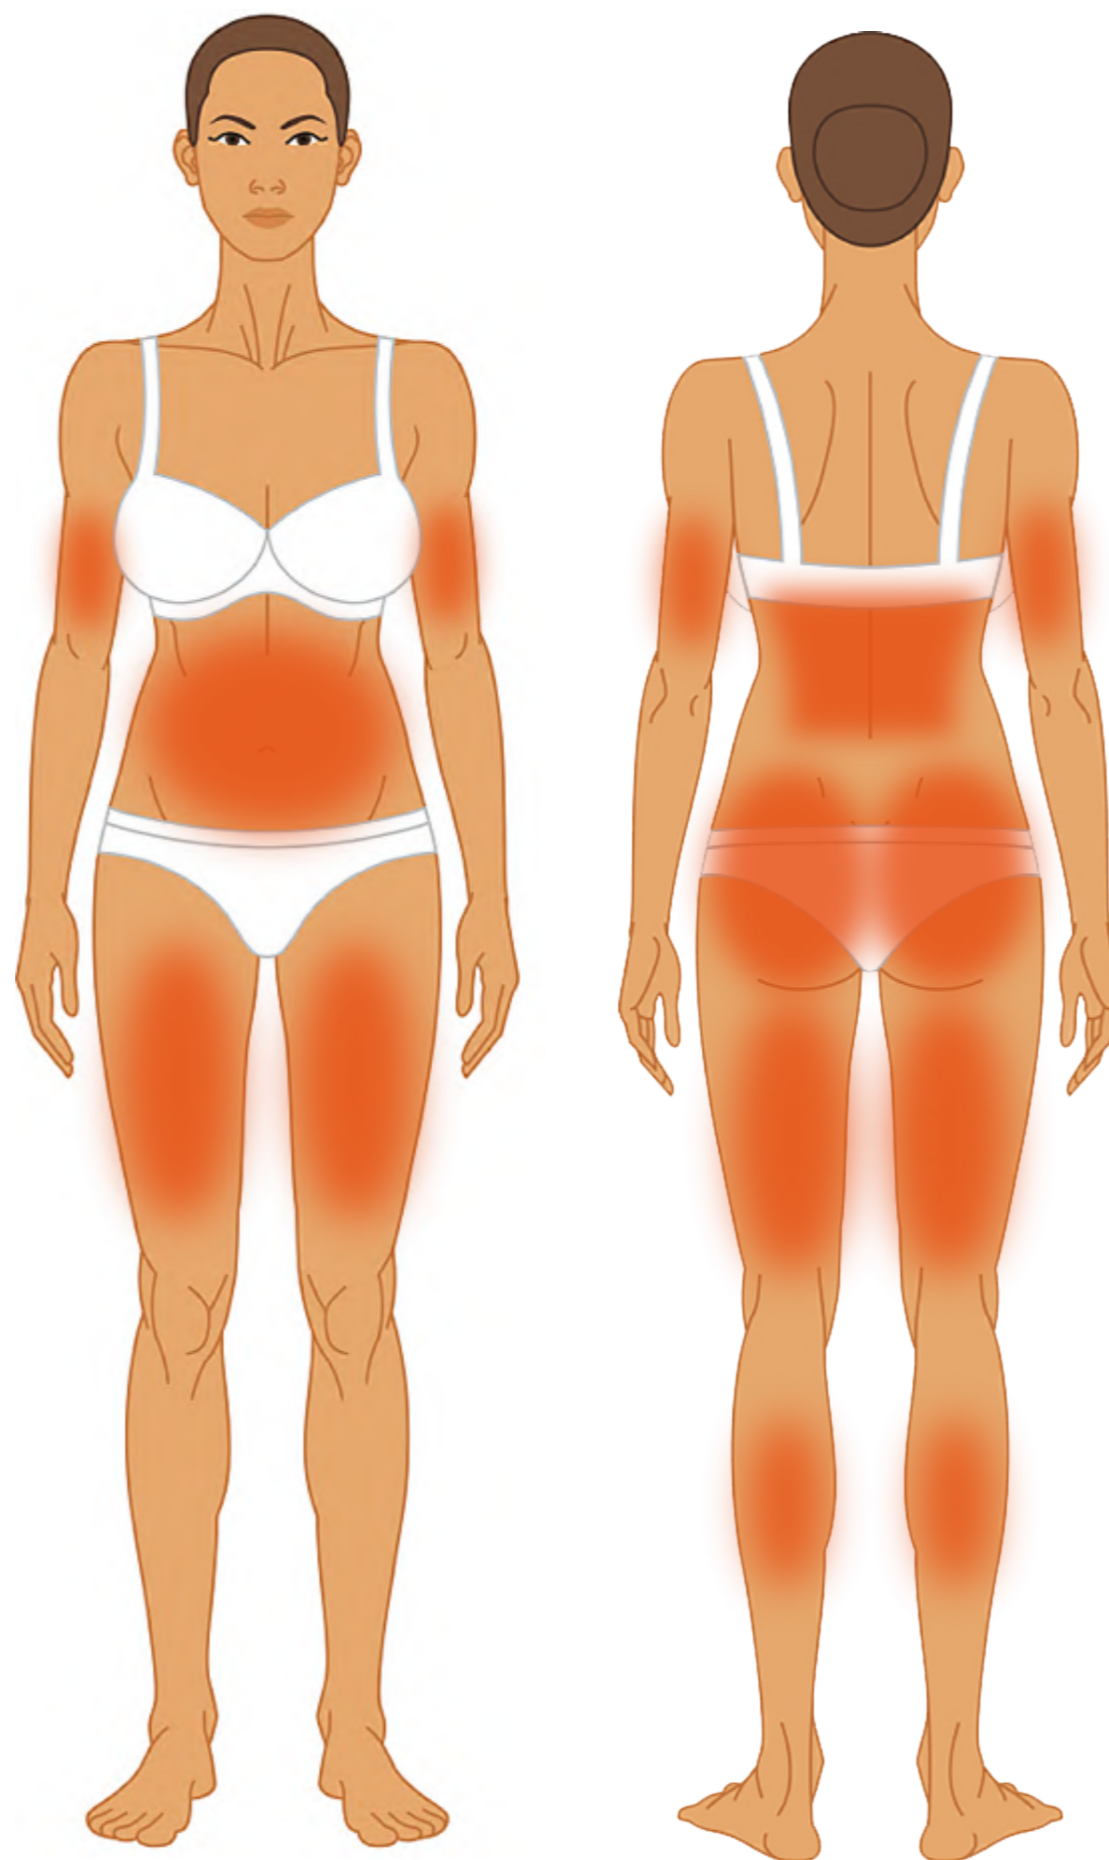

**-30% Fat LESS**

**+25% Muscle MORE**

MUSCULPTING NEO is based on an applicator simultaneously emitting synchronized RF and High Intensity Focused Electro-Magnetic energies.

Due to the radiofrequency heating, the muscle temperature quickly raises by several degrees. This prepares muscles for exposure to stress, similar to what a warm up activity does before any workout. In less than 4 minutes, the temperature in subcutaneous fat reaches levels that cause apoptosis, i.e. fat cells are permanently damaged and slowly removed from the body. Clinical studies showed on average a 30% reduction in subcutaneous fat.\*

## FLAT HANDLE

ABDOMEN

BUTTOCKS

THIGHS

BACK

## CURVED HANDLE

ARMS

CALVES

H Type

Folding Type

Fat Type

After Childbirth

Build abdominal muscles  
Perfect Firm abs  
and V line abs

BEFORE

AFTER

The MUSCULPTING NEO works on the abdomen area contracting and tightening the muscles to both burn fat and sculpt the area. This treatment can help you improve the muscle definition that you are already seeing from your fitness routine. It is also ideal for addressing that stubborn inch of fat on your stomach that just won't go away.