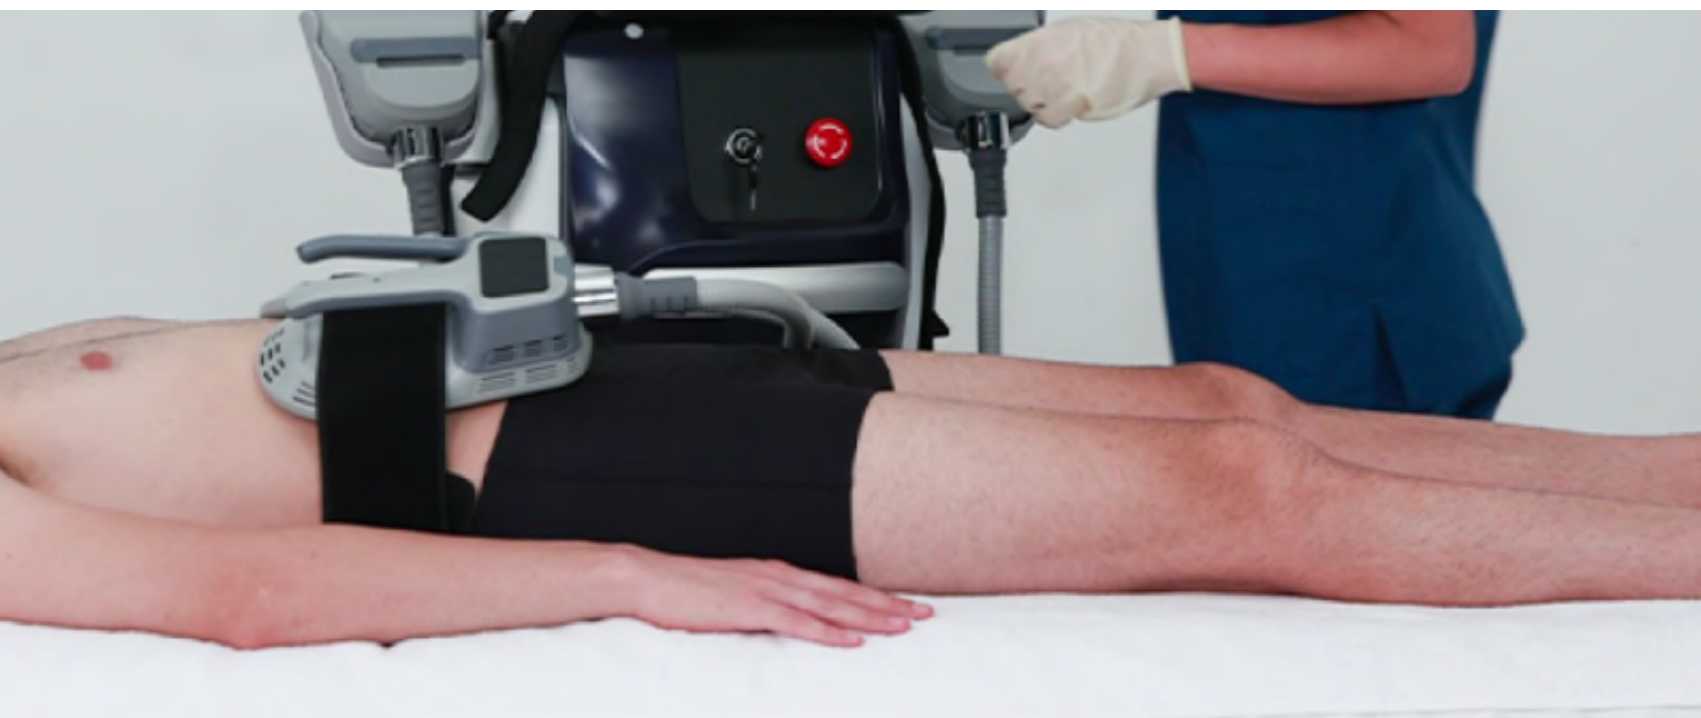

## PELVIC FLOOR HANDLE

Pelvic floor handle works to relieve incontinence by stimulating and strengthening the underlying muscles of the pelvic floor. During the treatment, you sit on a specially designed handle which delivers electromagnetic energy to the pelvic floor muscles, forcing them to contract. Over the course of your treatment, these contractions strengthen the weakened muscles and restore neuromuscular control of the bladder.

H Type

Folding Type

Fat Type

After Childbirth

Build abdominal muscles  
Perfect Firm abs  
and V line abs

BEFORE

AFTER

The MUSCULPTING NEO works on the abdomen area contracting and tightening the muscles to both burn fat and sculpt the area. This treatment can help you improve the muscle definition that you are already seeing from your fitness routine. It is also ideal for addressing that stubborn inch of fat on your stomach that just won't go away.

for the abdomen

MUSCULPTING NEO works on the buttocks as well, using the same supramaximal muscle contractions as with the abdomen area. Many patients opt to try this treatment in place of an invasive Brazilian butt lift. High Intensity Focused Electro-Magnetic technology delivers the world's first noninvasive butt lift procedure. This treatment can give you the curvature, tone, and lift that you desire. It is an alternative to the Brazilian Booty Lift procedure and provides a defined shape instead of adding excess fat to the area.

## Dedicated multi-directional handle fixed arm

Multi-directional fixed support arm can be adjusted freely at any angle of 360°

The multi-directional fixed arm greatly facilitates the treatment of various parts of the body, and perfectly solves the problem that the handles of the shoulders, handles, shoulder blades and other parts are not easy to fix. Users can easily enjoy the treatment of muscle gain and fat reduction in various parts of the body.