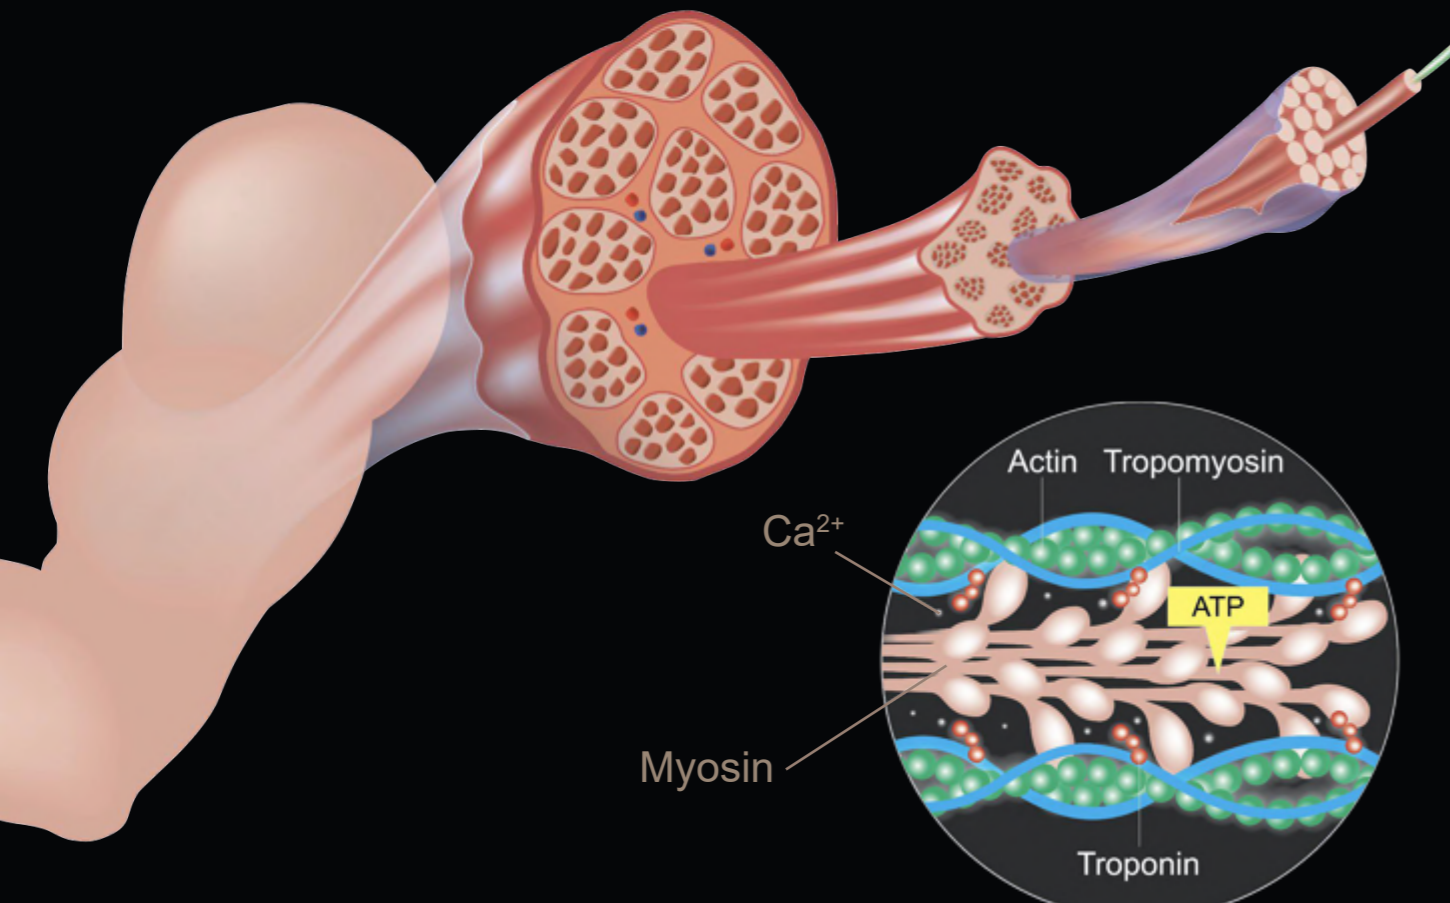

# EMSlim Neo Body Sculpture

**5000W STRONG POWER**  
**4 HANDLES WORK SIMULTANEOUSLY**

**+25% Muscle MORE**

**-30% Fat LESS**

**COMBINED 30-MIN. TREATMENT**

**RF**

**High Intensity Focused Electro-Magnetic**

**-30% Fat LESS**

**+25% Muscle MORE**

MUSCULPTING NEO is based on an applicator simultaneously emitting synchronized RF and High Intensity Focused Electro-Magnetic energies.

Due to the radiofrequency heating, the muscle temperature quickly raises by several degrees. This prepares muscles for exposure to stress, similar to what a warm up activity does before any workout. In less than 4 minutes, the temperature in subcutaneous fat reaches levels that cause apoptosis, i.e. fat cells are permanently damaged and slowly removed from the body. Clinical studies showed on average a 30% reduction in subcutaneous fat.\*

# Mechanism of muscle contraction

Nerve impulses set off a biochemical reaction that causes myosin to stick to actin

MUSCULPTING NEO induces very strong (supramaximal) muscle contractions, not achievable through workout. When exposed to these strong contractions, the muscle tissue is forced to adapt to such extreme condition. The muscle starts remodelling its inner structure by multiplication of fibers and their growth. The High Intensity Focused Electro-Magnetic uses a specific range of frequencies that does not allow muscle relaxation between two consecutive stimulations. The muscle is forced to remain in contracted state for multiple seconds. When repeatedly exposed to these high load conditions the muscle tissue is stressed and is forced to adapt. Recent studies reported that on average 15%- 16% increase in abdominal muscle thickness was observed in treated patients one to two months after High Intensity Focused Electro-Magnetic treatments.

## FLAT HANDLE

ABDOMEN

BUTTOCKS

THIGHS

BACK