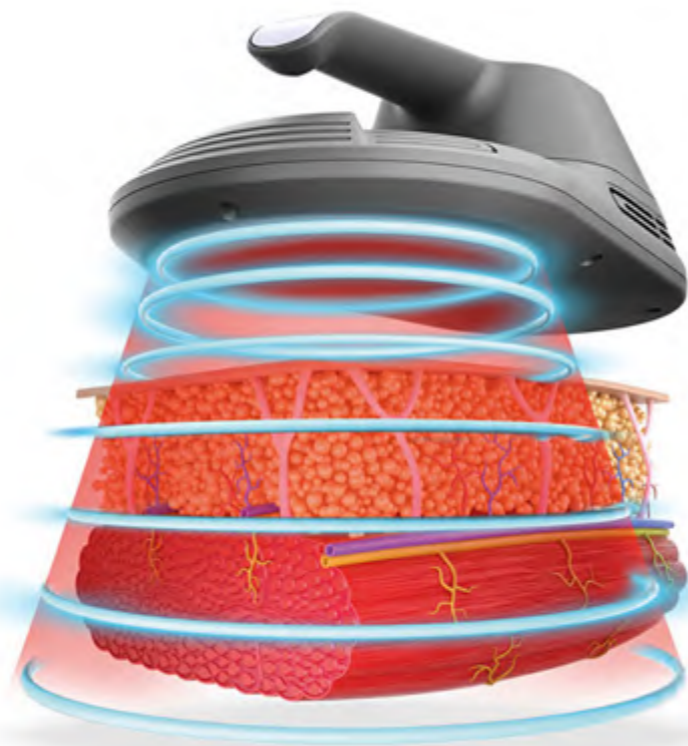

# EMSlim Neo Body Sculpture

**5000W STRONG POWER**  
**4 HANDLES WORK SIMULTANEOUSLY**

**+25% Muscle MORE**

**-30% Fat LESS**

**COMBINED 30-MIN. TREATMENT**

**RF**

**High Intensity Focused Electro-Magnetic**

**-30% Fat LESS**

**+25% Muscle MORE**

MUSCULPTING NEO is based on an applicator simultaneously emitting synchronized RF and High Intensity Focused Electro-Magnetic energies.

Due to the radiofrequency heating, the muscle temperature quickly raises by several degrees. This prepares muscles for exposure to stress, similar to what a warm up activity does before any workout. In less than 4 minutes, the temperature in subcutaneous fat reaches levels that cause apoptosis, i.e. fat cells are permanently damaged and slowly removed from the body. Clinical studies showed on average a 30% reduction in subcutaneous fat.\*

Bypassing the brain limitations, High Intensity Focused Electro-Magnetic energy contracts the muscle fibers in the area at intensities that are not achievable during voluntary workout. Extreme stress forces the muscle to adapt, resulting in an increase in the number and growth of muscle fibers and cells. Clinical studies showed on average a 25% muscle volume increase.\*