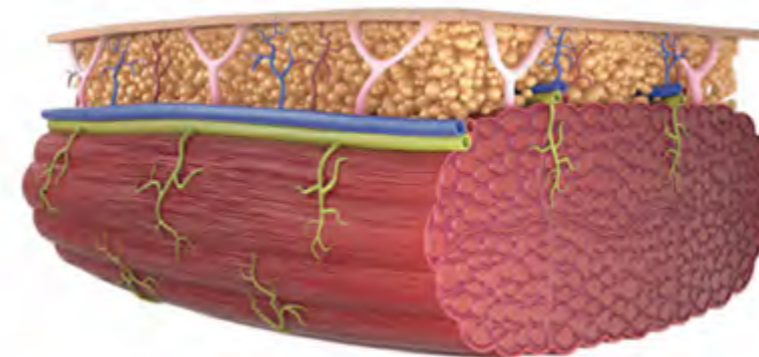

# EMSlim Neo Body Sculpture

**5000W STRONG POWER**  
**4 HANDLES WORK SIMULTANEOUSLY**

**+25% Muscle MORE**

**-30% Fat LESS**

**COMBINED 30-MIN. TREATMENT**

**RF**

**High Intensity Focused Electro-Magnetic**

**-30% Fat LESS**

**+25% Muscle MORE**

MUSCULPTING NEO is based on an applicator simultaneously emitting synchronized RF and High Intensity Focused Electro-Magnetic energies.

Due to the radiofrequency heating, the muscle temperature quickly raises by several degrees. This prepares muscles for exposure to stress, similar to what a warm up activity does before any workout. In less than 4 minutes, the temperature in subcutaneous fat reaches levels that cause apoptosis, i.e. fat cells are permanently damaged and slowly removed from the body. Clinical studies showed on average a 30% reduction in subcutaneous fat.\*

# Mechanism of muscle contraction

Nerve impulses set off a biochemical reaction that causes myosin to stick to actin

MUSCULPTING NEO induces very strong (supramaximal) muscle contractions, not achievable through workout. When exposed to these strong contractions, the muscle tissue is forced to adapt to such extreme condition. The muscle starts remodelling its inner structure by multiplication of fibers and their growth. The High Intensity Focused Electro-Magnetic uses a specific range of frequencies that does not allow muscle relaxation between two consecutive stimulations. The muscle is forced to remain in contracted state for multiple seconds. When repeatedly exposed to these high load conditions the muscle tissue is stressed and is forced to adapt. Recent studies reported that on average 15%- 16% increase in abdominal muscle thickness was observed in treated patients one to two months after High Intensity Focused Electro-Magnetic treatments.