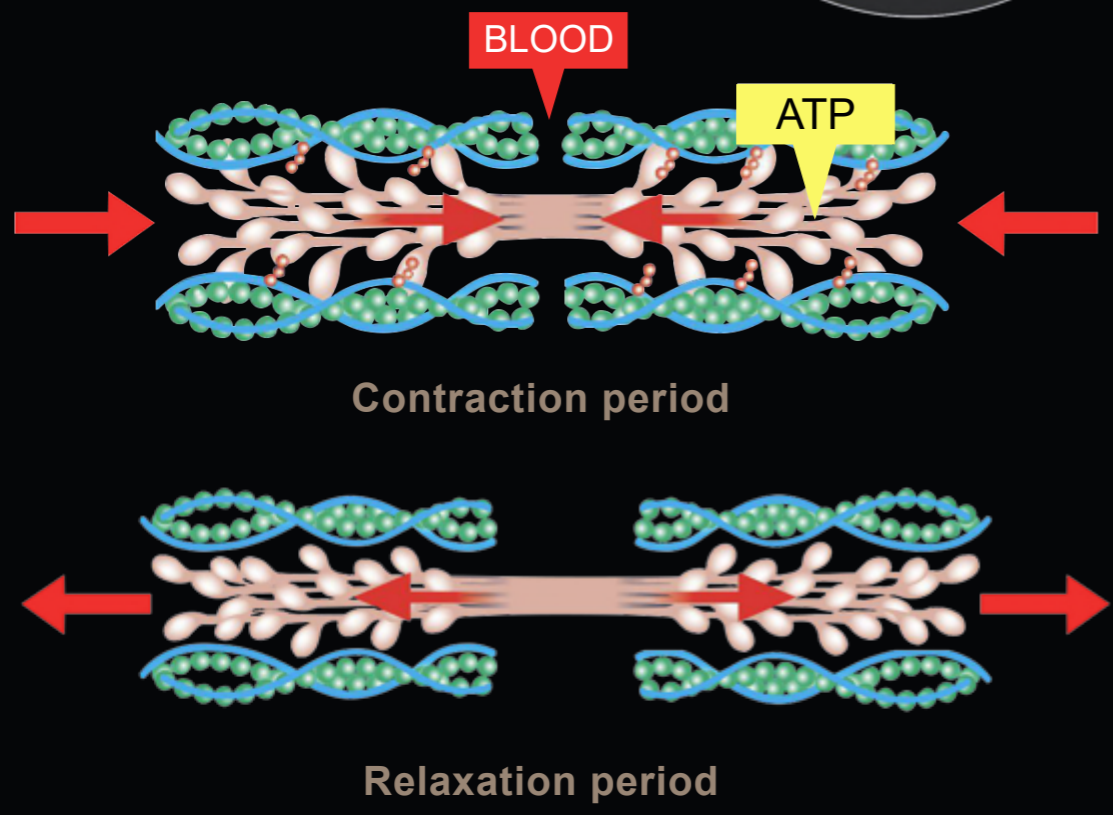

**-30% Fat LESS**

**+25% Muscle MORE**

MUSCULPTING NEO is based on an applicator simultaneously emitting synchronized RF and High Intensity Focused Electro-Magnetic energies.

Due to the radiofrequency heating, the muscle temperature quickly raises by several degrees. This prepares muscles for exposure to stress, similar to what a warm up activity does before any workout. In less than 4 minutes, the temperature in subcutaneous fat reaches levels that cause apoptosis, i.e. fat cells are permanently damaged and slowly removed from the body. Clinical studies showed on average a 30% reduction in subcutaneous fat.\*

Bypassing the brain limitations, High Intensity Focused Electro-Magnetic energy contracts the muscle fibers in the area at intensities that are not achievable during voluntary workout. Extreme stress forces the muscle to adapt, resulting in an increase in the number and growth of muscle fibers and cells. Clinical studies showed on average a 25% muscle volume increase.\*

# Mechanism of muscle contraction

Nerve impulses set off a biochemical reaction that causes myosin to stick to actin

MUSCULPTING NEO induces very strong (supramaximal) muscle contractions, not achievable through workout. When exposed to these strong contractions, the muscle tissue is forced to adapt to such extreme condition. The muscle starts remodelling its inner structure by multiplication of fibers and their growth. The High Intensity Focused Electro-Magnetic uses a specific range of frequencies that does not allow muscle relaxation between two consecutive stimulations. The muscle is forced to remain in contracted state for multiple seconds. When repeatedly exposed to these high load conditions the muscle tissue is stressed and is forced to adapt. Recent studies reported that on average 15%- 16% increase in abdominal muscle thickness was observed in treated patients one to two months after High Intensity Focused Electro-Magnetic treatments.