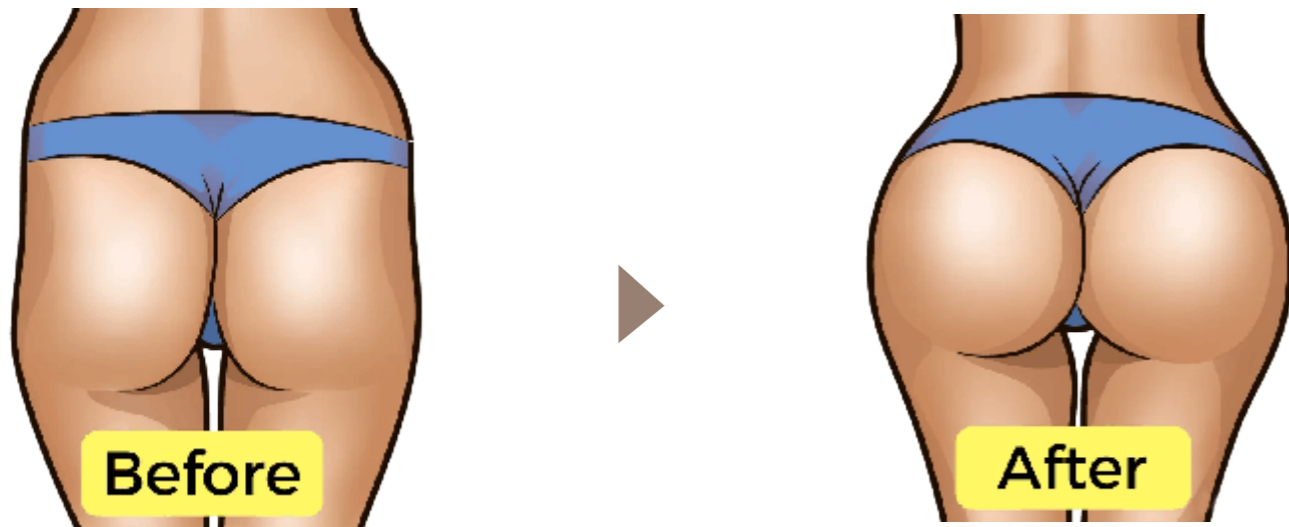

H Type

Folding Type

Fat Type

After Childbirth

Build abdominal muscles  
Perfect Firm abs  
and V line abs

BEFORE

AFTER

The MUSCULPTING NEO works on the abdomen area contracting and tightening the muscles to both burn fat and sculpt the area. This treatment can help you improve the muscle definition that you are already seeing from your fitness routine. It is also ideal for addressing that stubborn inch of fat on your stomach that just won't go away.

for the abdomen

MUSCULPTING NEO works on the buttocks as well, using the same supramaximal muscle contractions as with the abdomen area. Many patients opt to try this treatment in place of an invasive Brazilian butt lift. High Intensity Focused Electro-Magnetic technology delivers the world's first noninvasive butt lift procedure. This treatment can give you the curvature, tone, and lift that you desire. It is an alternative to the Brazilian Booty Lift procedure and provides a defined shape instead of adding excess fat to the area.