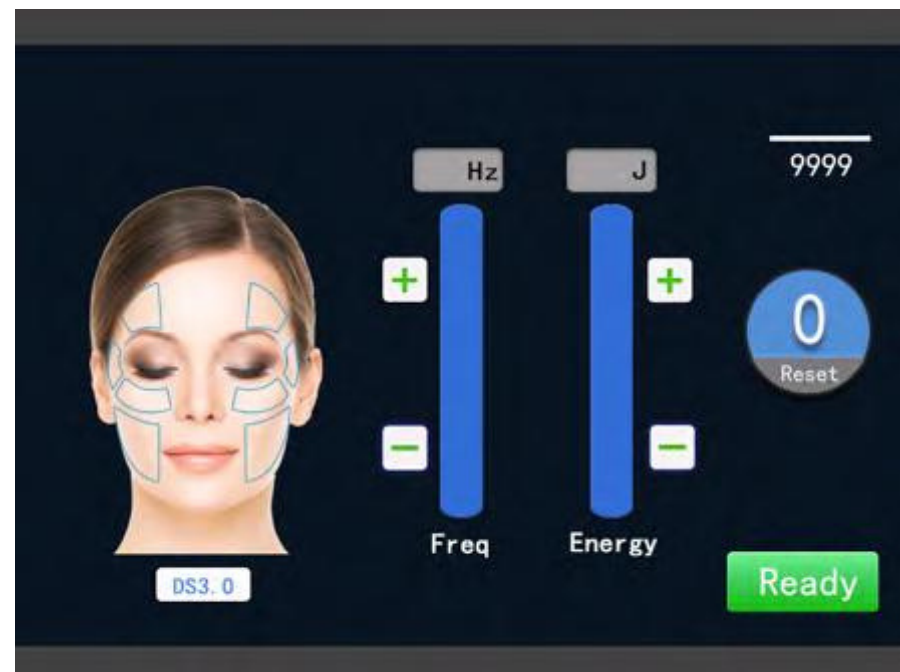

Liposonix handle

8.0mm, 13mm

Body slimming and fat reduction

Vaginal handle

3.0mm, 4.5mm

Vaginal tightening

Easy to upgrade

Each machine is pre-loaded with a software system with all handle functions before shipment. When users need to upgrade the machine functions, they only need to purchase the handle with that function, plug the handle into the machine, and the software system can automatically identify the new handle to realize machine function upgrade.

2D HIFU

3D HIFU

Vmax

Liposonix

Vaginal

Summary of Advantages

⌚ Procedure Time
30 - 45 Minutes

♥ Full recovery
Immediate