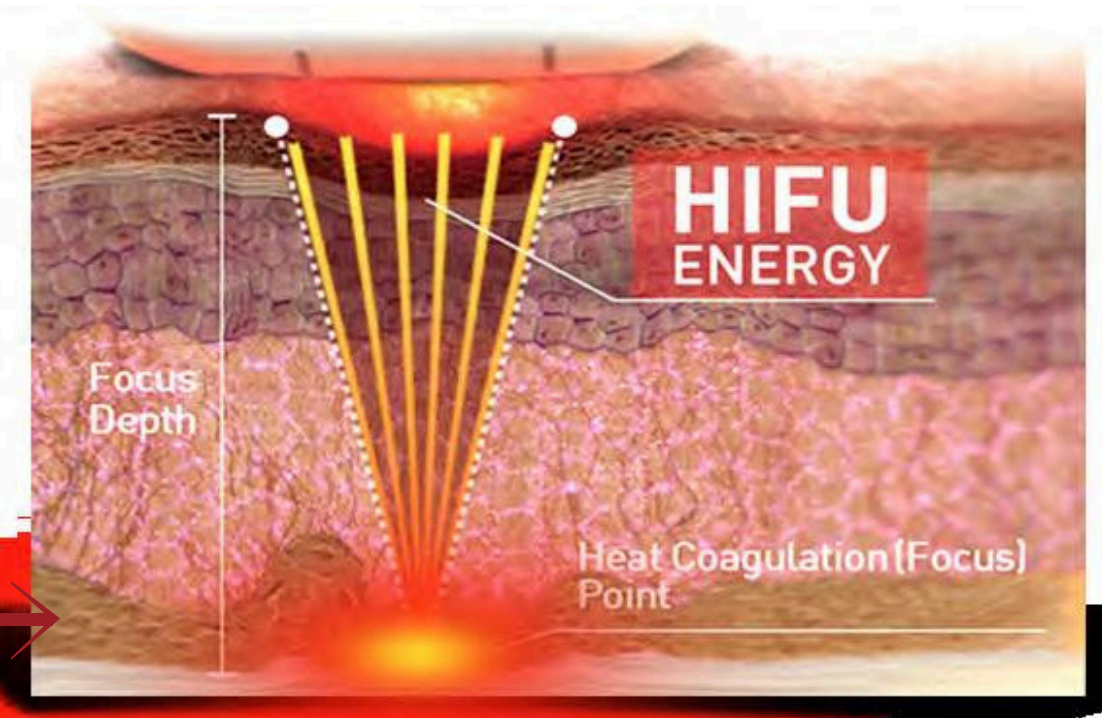

SMAS Prime Focus

skin tightening | face lifting | body slimming | vaginal tightening

5D HIFU

One Machine, Multi-Functional

Only need to replace the handle, you can upgrade the product function at any time.

How it works

HIFU-powered transducers deliver concentrated waves of ultrasound into multiple layers of skin and body issues without making direct contact with surrounding areas.

Transferring stabilized temperatures of 65~75°C into the targeted zones, the SMASFOCUS Prime Focus aims to induce a process of neocollagenesis in the face while tightening body issues for contouring purposes.

FOR LIFTING & TIGHTENING

1 The dermis layer of the skin naturally synthesizes less collagen.

2 Focused ultrasound waves deliver energy directly within the skin layer causing a shrinking effect.

3 Stimulated by the focused energy, skin collagen starts to regenerate.

4 Through the regeneration of collagen, wrinkles are eliminated in the process of both firming and tightening the skin.

FOR SLIMMING & CONTOURING

1 Fat cells and cellulite is formed within the body.

2 The SMAS Prime Focus energy destroys the fat cells that have been targeted.