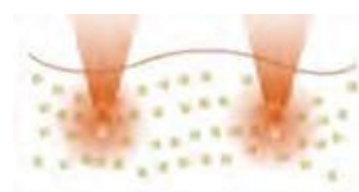

How it works

HIFU-powered transducers deliver concentrated waves of ultrasound into multiple layers of skin and body issues without making direct contact with surrounding areas.

Transferring stabilized temperatures of 65~75°C into the targeted zones, the SMASFOCUS Prime Focus aims to induce a process of neocollagenesis in the face while tightening body issues for contouring purposes.

FOR LIFTING & TIGHTENING

1 The dermis layer of the skin naturally synthesizes less collagen.

2 Focused ultrasound waves deliver energy directly within the skin layer causing a shrinking effect.

3 Stimulated by the focused energy, skin collagen starts to regenerate.

4 Through the regeneration of collagen, wrinkles are eliminated in the process of both firming and tightening the skin.

FOR SLIMMING & CONTOURING

1 Fat cells and cellulite is formed within the body.

2 The SMAS Prime Focus energy destroys the fat cells that have been targeted.