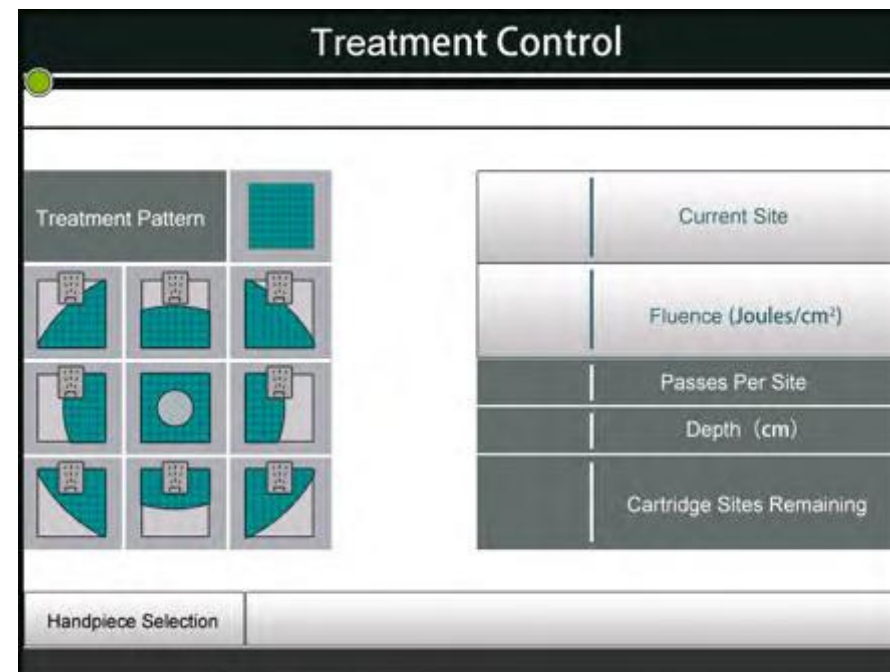

Liposonix handle

8.0mm, 13mm

Body slimming and fat reduction

Vaginal handle

3.0mm, 4.5mm

Vaginal tightening

Easy to upgrade

Each machine is pre-loaded with a software system with all handle functions before shipment. When users need to upgrade the machine functions, they only need to purchase the handle with that function, plug the handle into the machine, and the software system can automatically identify the new handle to realize machine function upgrade.

2D HIFU

3D HIFU

Vmax

Liposonix

Vaginal

Summary of Advantages

⌚ Procedure Time
30 - 45 Minutes

♥ Full recovery
Immediate