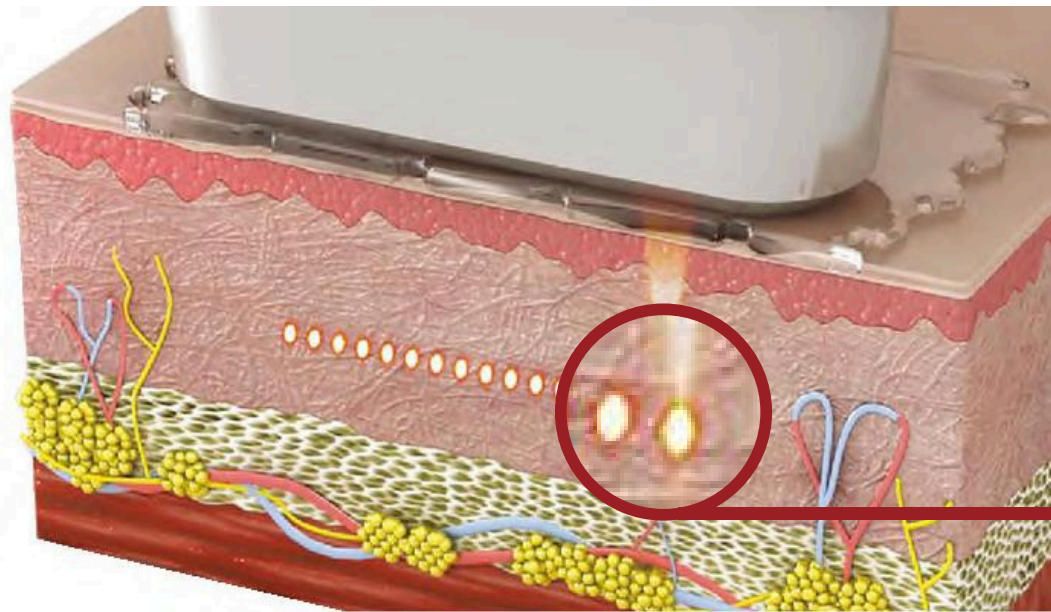

SMAS Prime Focus

skin tightening | face lifting | body slimming | vaginal tightening

5D HIFU

One Machine, Multi-Functional

Only need to replace the handle, you can upgrade the product function at any time.

How it works

HIFU-powered transducers deliver concentrated waves of ultrasound into multiple layers of skin and body issues without making direct contact with surrounding areas.

Transferring stabilized temperatures of 65~75°C into the targeted zones, the SMASFOCUS Prime Focus aims to induce a process of neocollagenesis in the face while tightening body issues for contouring purposes.

FOR LIFTING & TIGHTENING

1 The dermis layer of the skin naturally synthesizes less collagen.

2 Focused ultrasound waves deliver energy directly within the skin layer causing a shrinking effect.

3 Stimulated by the focused energy, skin collagen starts to regenerate.

4 Through the regeneration of collagen, wrinkles are eliminated in the process of both firming and tightening the skin.

FOR SLIMMING & CONTOURING

1 Fat cells and cellulite is formed within the body.

2 The SMAS Prime Focus energy destroys the fat cells that have been targeted.