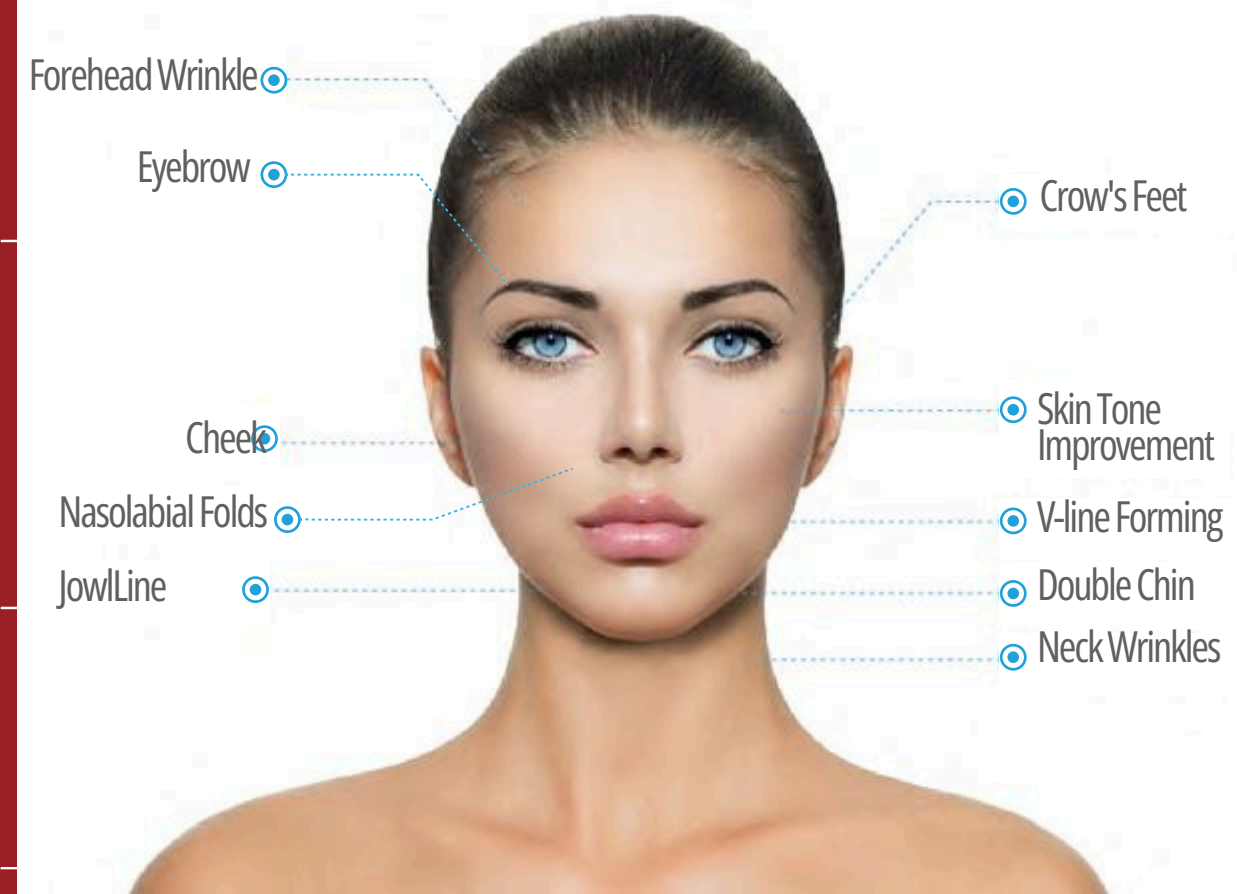

Eyebrow, Wrinkles around eyes,
Wrinkles around month

Check, Forehead, Double chin,
Neck wrinkles, V-line forming

Check, Forehead, Double chin,
Neck wrinkles, V-line forming

Abdomen, Inner thighs, Outer
thighs, Hips & Buttocks, Inner
arms, Breast

Body slimming and fat reduction

Vaginal tightening