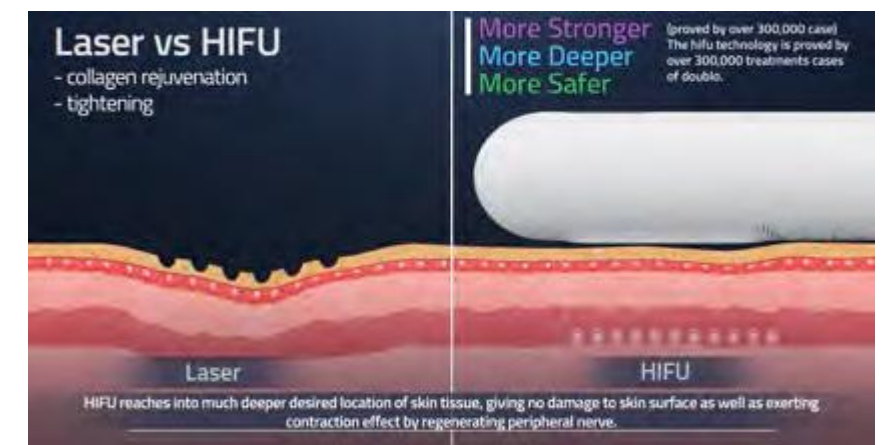

How it works

HIFU-powered transducers deliver concentrated waves of ultrasound into multiple layers of skin and body issues without making direct contact with surrounding areas.

Transferring stabilized temperatures of 65~75°C into the targeted zones, the SMASFOCUS Prime Focus aims to induce a process of neocollagenesis in the face while tightening body issues for contouring purposes.

FOR LIFTING & TIGHTENING

1 The dermis layer of the skin naturally synthesizes less collagen.

2 Focused ultrasound waves deliver energy directly within the skin layer causing a shrinking effect.

3 Stimulated by the focused energy, skin collagen starts to regenerate.

4 Through the regeneration of collagen, wrinkles are eliminated in the process of both firming and tightening the skin.

FOR SLIMMING & CONTOURING

1 Fat cells and cellulite is formed within the body.

2 The SMAS Prime Focus energy destroys the fat cells that have been targeted.

3 As a natural healing response of the body the cells regenerate joining together to fill the gap.

4 In result, the layer of fat naturally exits the body delivering a smooth, contoured body line.

FOR VAGINAL TIGHTENING