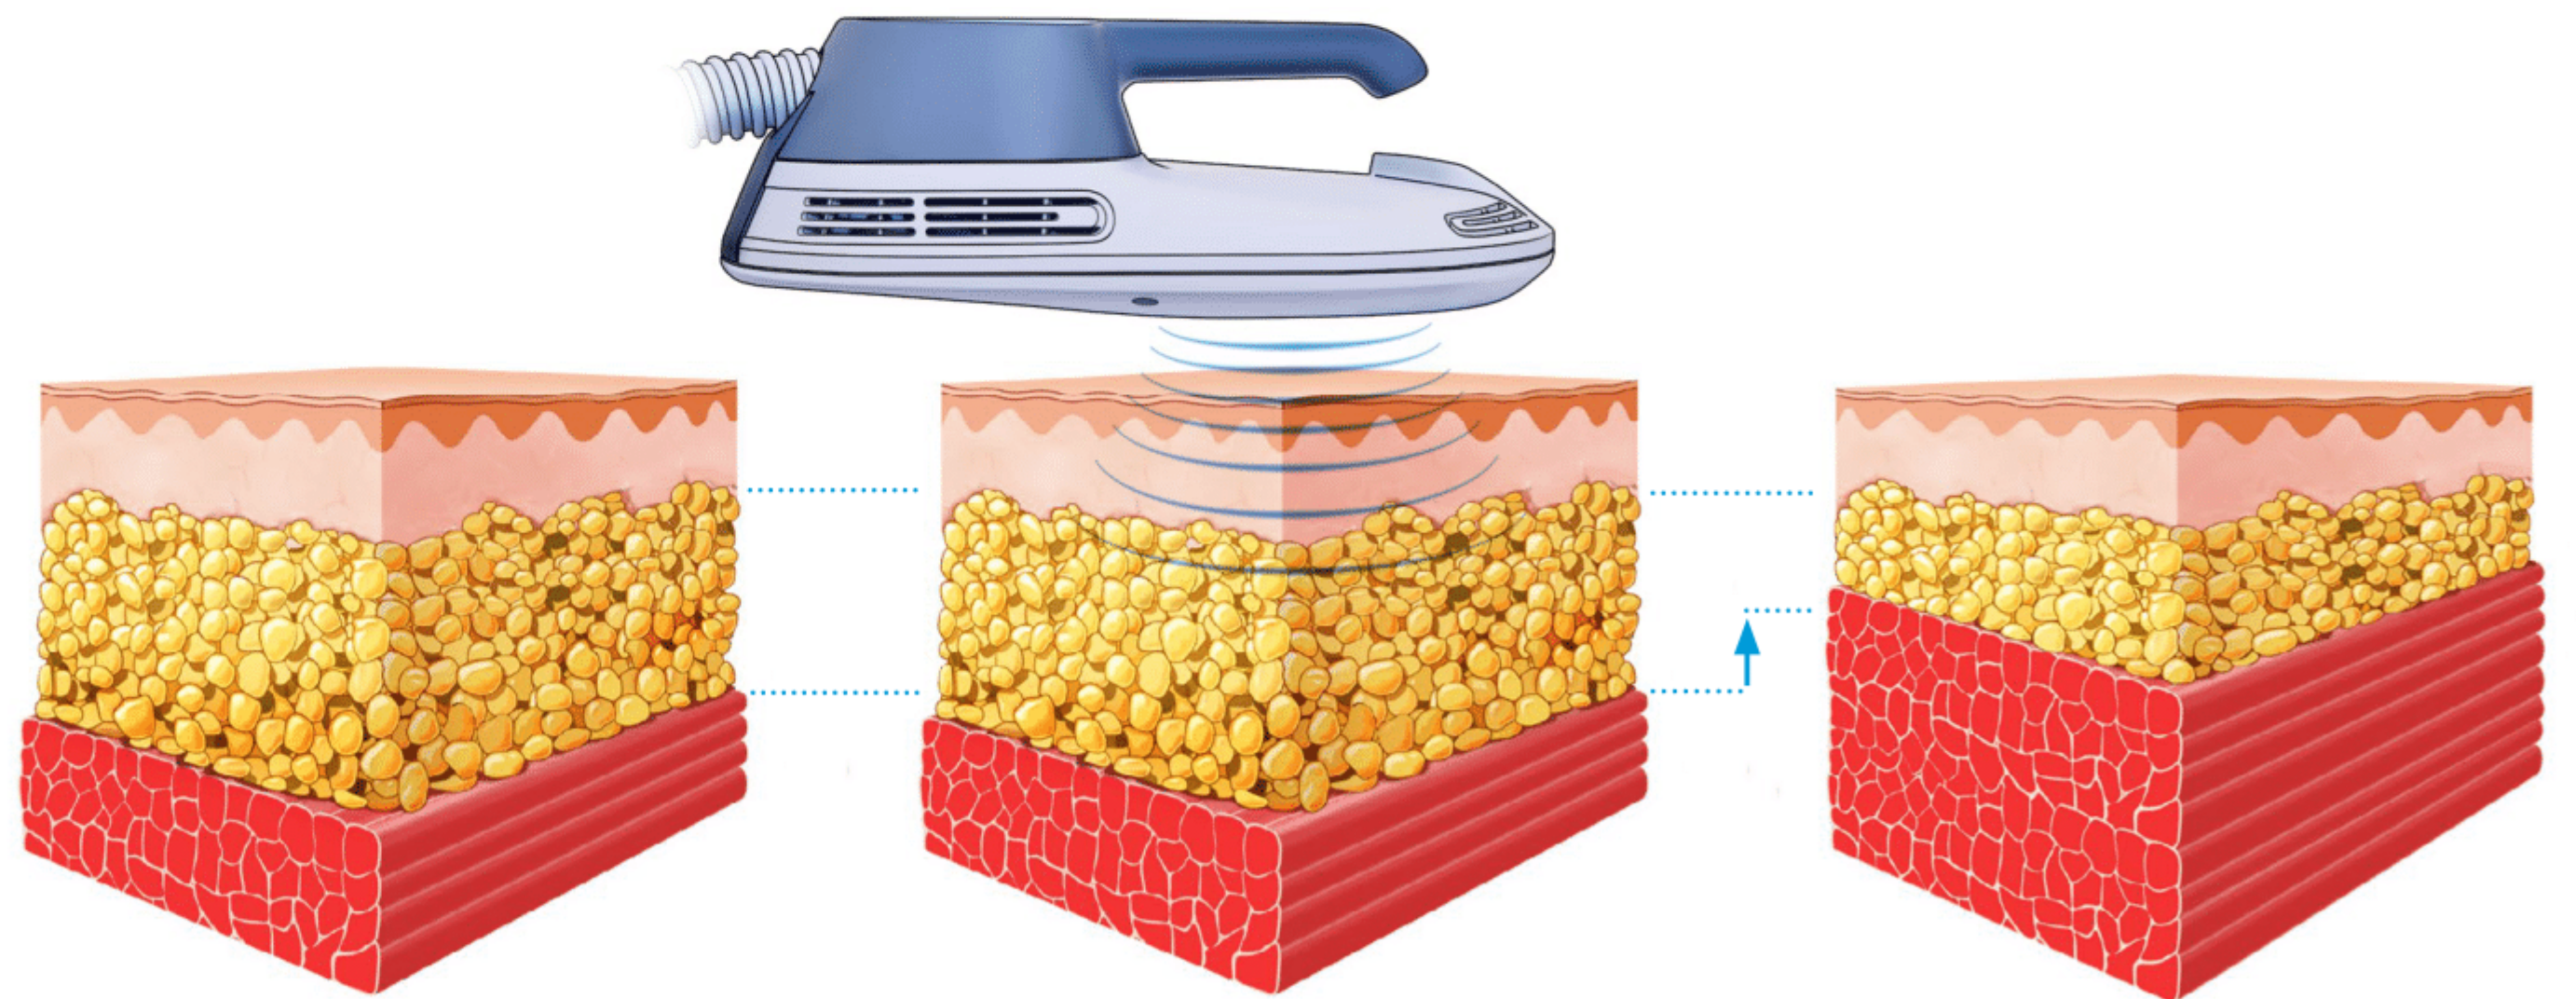

AFTER EMSZERO

“Beautiful Design and I love that it's simple to use, so it's been very successful in my spa so far!”

Review from Rejuva Fresh Customer

Ask your provider TODAY!

Parameters

- Air cooled system
- 5-150Hz Fast Frequency
- Power 5000W
- 14 Tesla High Energy
- Dynamic Temperature Monitoring
- 2 in one Technology: HIEMT+RF
- 2 handles or 4 handles simultaneously

Get Sculpted

NO SURGERY - NO DOWNTIME

EMSZERO

PROFESSIONAL EMSZERO Neo 5 in 1

TO GET AN ATTRACTIVE BODY YOU NEED TO BUILD MUSCLE.

EMSZERO is a powerful non-invasive procedure to build muscle and burn fat. It helps you restore your core and get your flat sculpted abs back.

- **Am I a CANDIDATE?**
Anyone can benefit from the EMSZERO procedure. Ask your provider for more details.
- **What is the TREATMENT time?**
30 minutes per treatment with a minimum of 4 sessions spaced at least 2-3 days apart. Your provider will create a treatment plan designed to meet your specific goals. .
- **Is there any DOWNTIME? Any pre/post treatment preparation?**
EMSZERO is non-invasive and requires no recovery time nor preparations.

- **What does it FEEL like?**
The EMSZERO procedure feels like an intensive workout. You can lay down and relax during the treatment.
- **Does it really WORK?**
YES! The technology has been clinically tested for safety and effectiveness.
- **How fast will I see RESULTS?**
You will begin to feel tangible results immediately after the treatment. Obvious visible results are typically reported 2-4 weeks after the last session and continue to improve for several weeks following the treatment.