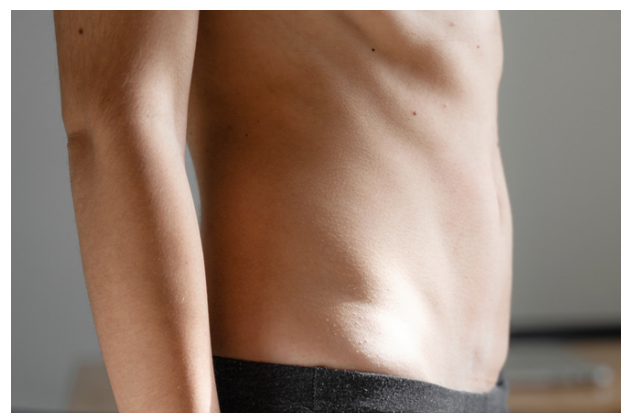

AFTER EMSZERO