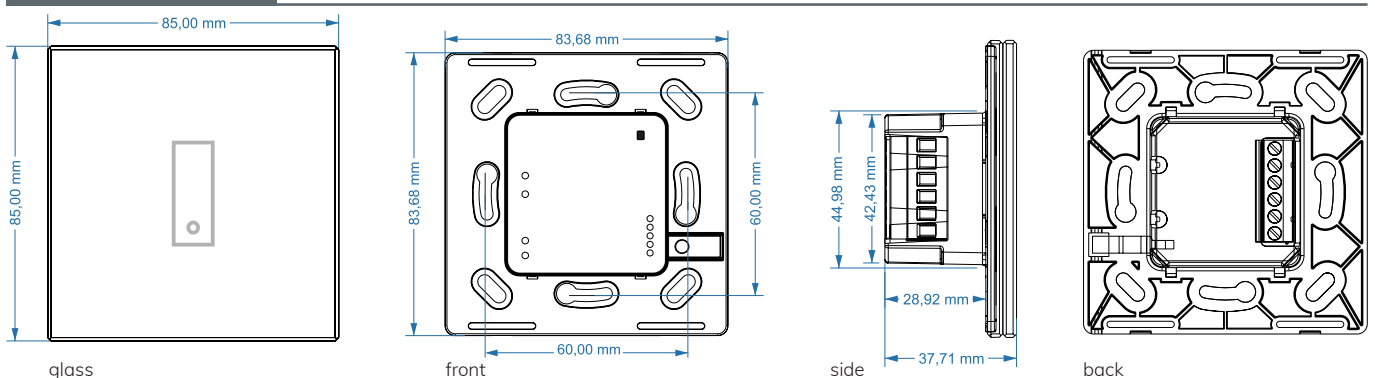

TECHNICAL DATA