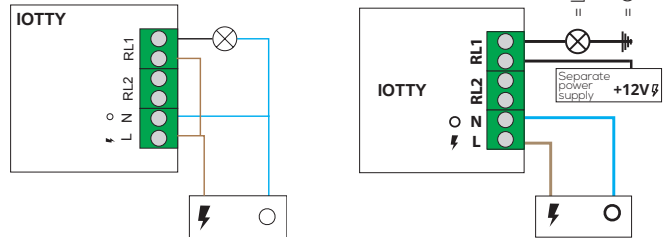

## TECHNICAL DATA

GENERAL

Product name	E1 PLUS Smart Switch
Model	E1PLUS
Gang number	1
Compliance	  
Manufacturer	Designed by iotty srl in Italy, Assembled in China

WIFI

Product compatibility	Wi-Fi 802.11 b/g/n/e/i, Wi-Fi direct (P2P)
Radio power	20dBm max
Wi-Fi version	WiFi 802.11
Wi-Fi	2.4GHz band

MECHANICAL

Input	230 Vac
Frequency	50 Hz
Current	Max 5A per output
Stand by power	<0.5W
Working temperature	da 0°C a +40°C
Neutral wire required	

ELECTRICAL CONNECTION SCHEME

Our switches need a 3-wire installation without any hubs or external units. Users can enjoy a simple installation experience.

Main power supply 230 Vac  
 = Live/power  
 = Neutral  
 = Load/lamp

SUPPORTS

- Any bulb (incandescent, fluorescent, LED) with a load of maximum 5A
- Any other resistive load of maximum 5A

AUTOMATIONS

-  **MULTI-WAY SWITCH.** To control the same light from different iotty switches using Wi-Fi.
-  **SWITCH OR PULSE ACTIVATION.** To switch on/off or use it as a push button.
-  **BACKLIGHT.** Program iotty backlight to turn on, off, or change its brightness.
-  **STATISTICS and REAL TIME ENERGY CONSUMPTION.** To keep energy consumption under control.
-  **SUN and TIME.** Set automations based on sunrise or sunset or a specific time.
-  **BRIGHTNESS and TEMPERATURE.** Set automations based on the room brightness or temperature measured with the built-in sensor.