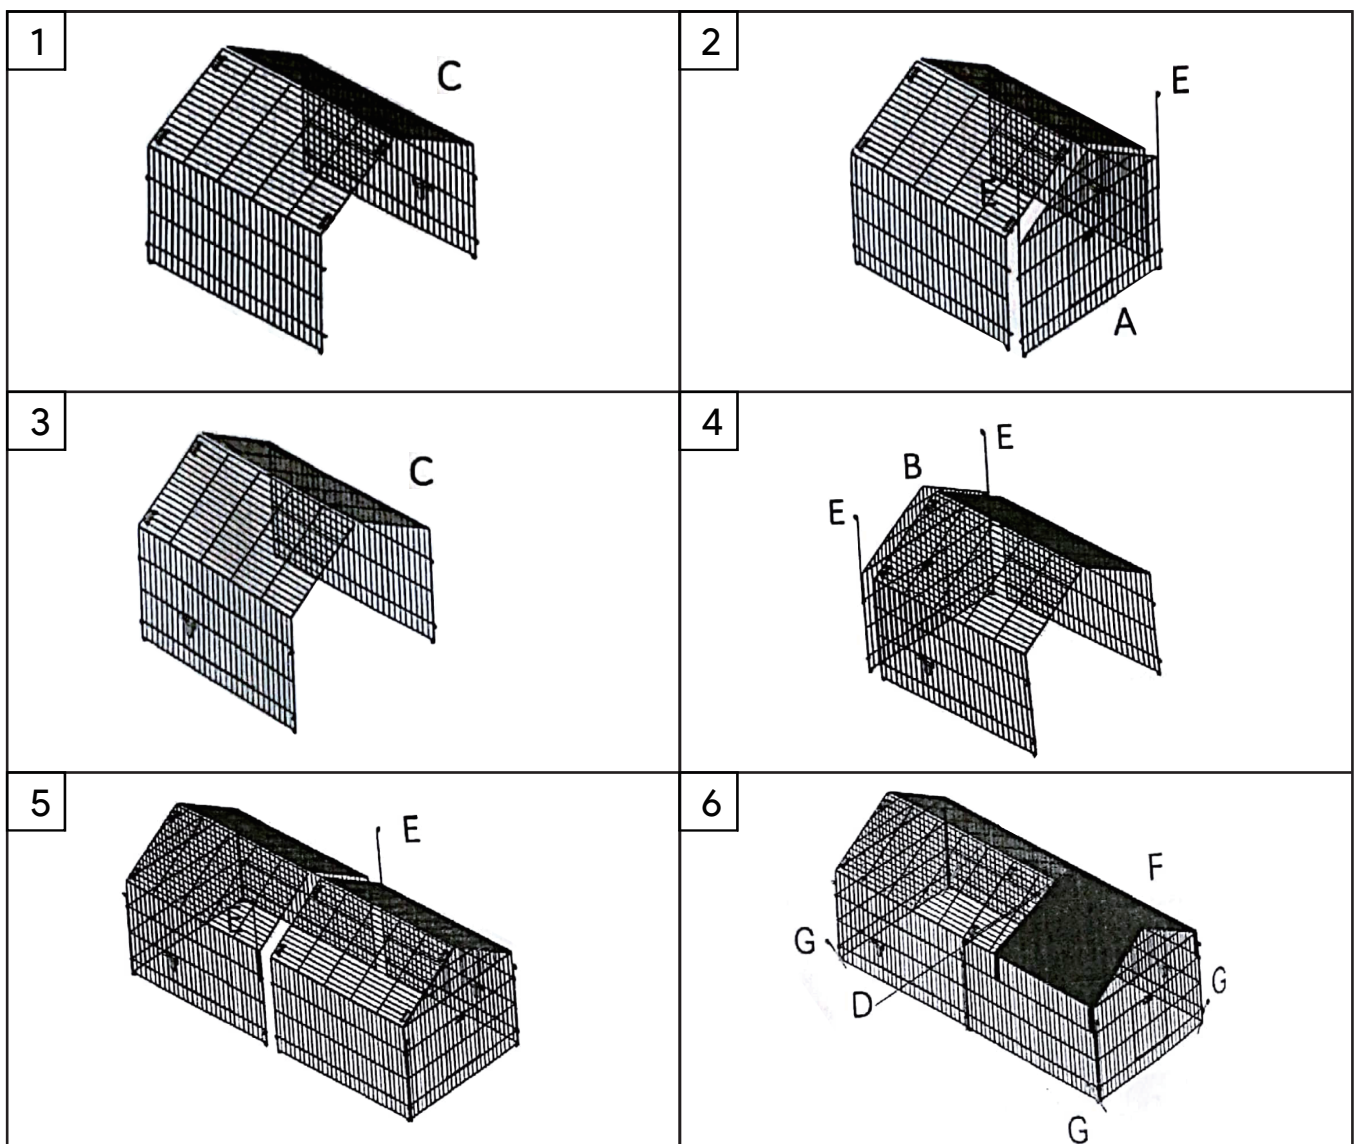

# Apex Roof Pet Run

PPC164/165

Large/Extra Large

**KCT**

## Installation Parts & Instructions

No.	Quantity	Image	No.	Quantity	Image
A	1		D	1	
B	1		E	6	
C	2		F	1	

**Imported by:**

KCT Leisure  
Glebe Farm,  
Old London Road,  
Copdock, Ipswich,  
Suffolk, IP83JN,  
United Kingdom