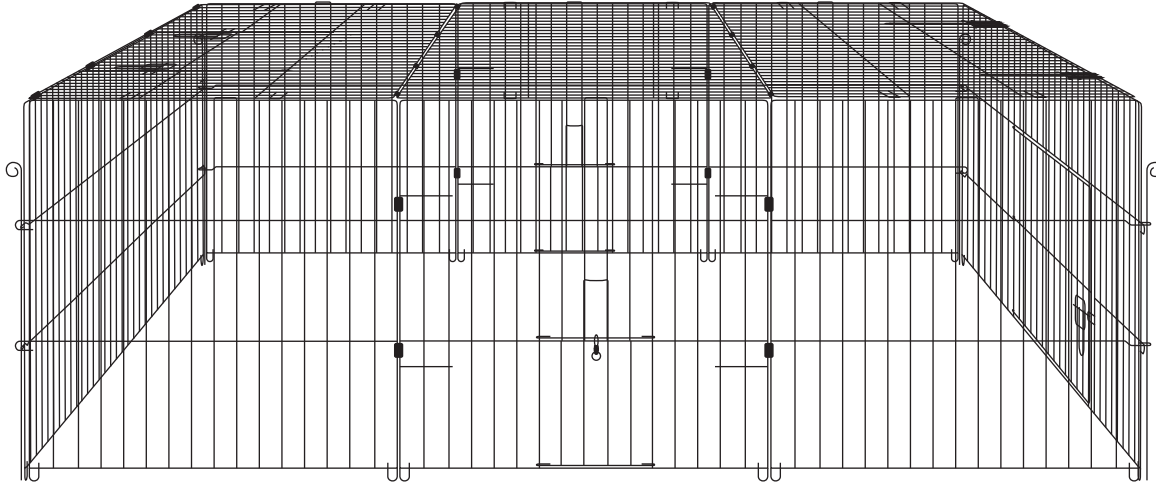

Enclosed Roof Pet Run

KCT

PPC161/162

Medium/Large

Imported by:

KCT Leisure
 Glebe Farm,
 Old London Road,
 Copdock, Ipswich,
 Suffolk, IP83JN,
 United Kingdom

Parts List

	Items	Quantity
A		4
B		1
C		1
D		1