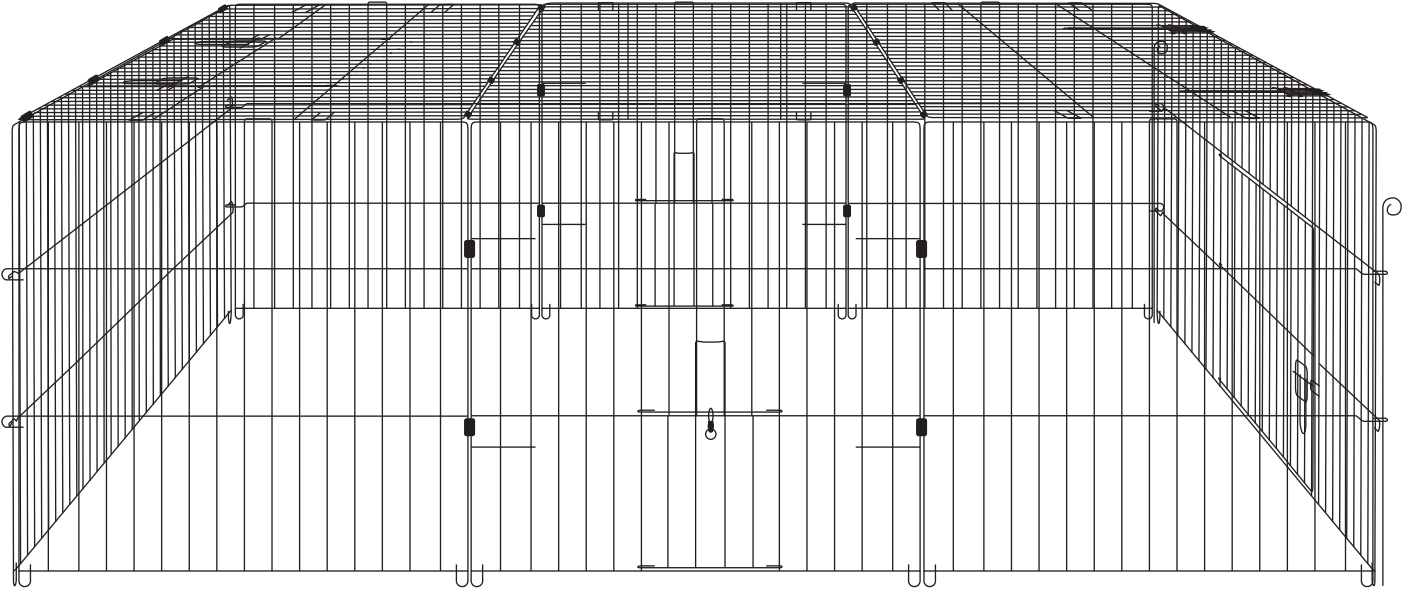

Enclosed Roof Pet Run

KCT

PPC161/162

Medium/Large

Imported by:

KCT Leisure
 Glebe Farm,
 Old London Road,
 Copdock, Ipswich,
 Suffolk, IP83JN,
 United Kingdom

Parts List

	Items	Quantity
A		4
B		1
C		1
D		1

<p>E</p>		<p>1</p>
<p>F</p>		<p>1</p>

Assembly Instructions

3

4

5

6

7

8

9

10

11

12

13

14

+

15