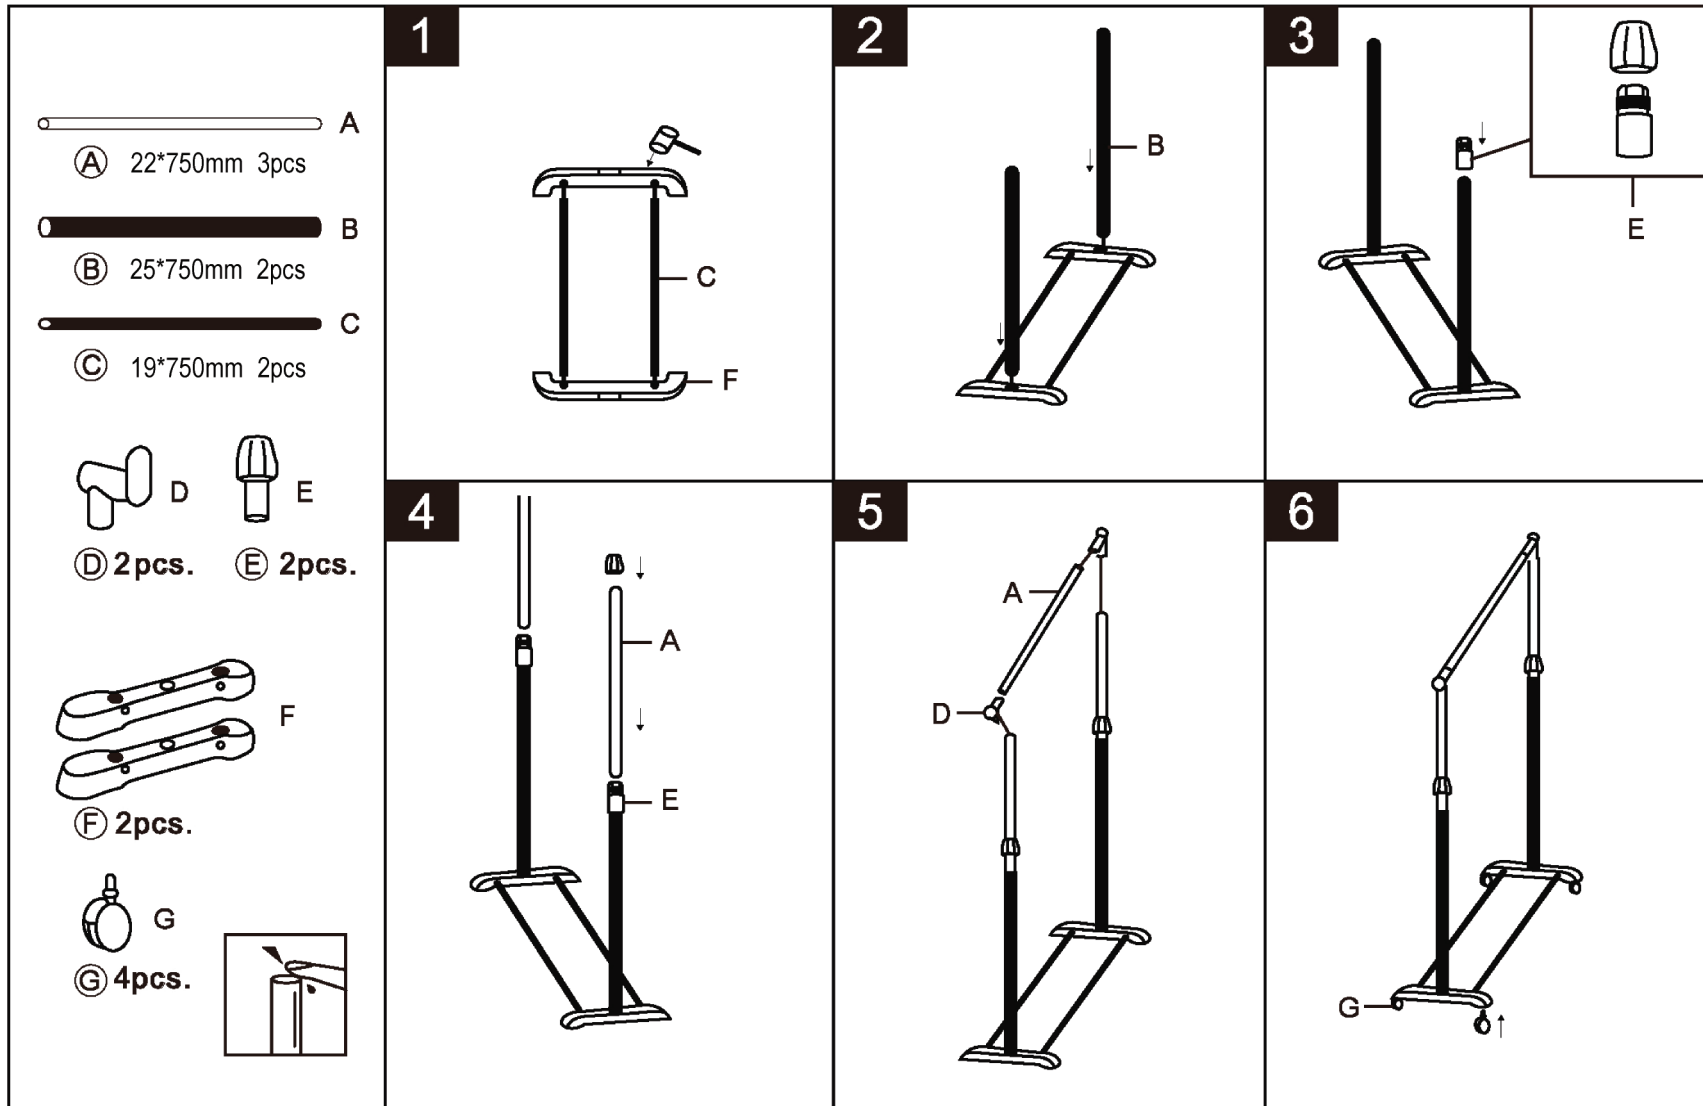

Adjustable Clothes Rack on Wheels - Single Rail

KCT

HLS101

Imported by:

KCT Leisure
Glebe Farm,
Old London Road,
Copdock, Ipswich,
Suffolk, IP83JN,
United Kingdom

Warning:

Take caution not to overextend the rail height. This could cause it to become unstable.

10kg Max Load Capacity

Adjustable Clothes Rack on Wheels - Double Rail

KCT

HLS102

Imported by:

KCT Leisure
 Glebe Farm,
 Old London Road,
 Copdock, Ipswich,
 Suffolk, IP83JN,
 United Kingdom

Warning:

Take caution not to overextend the rail height. This could cause it to become unstable.

20kg Max Load Capacity