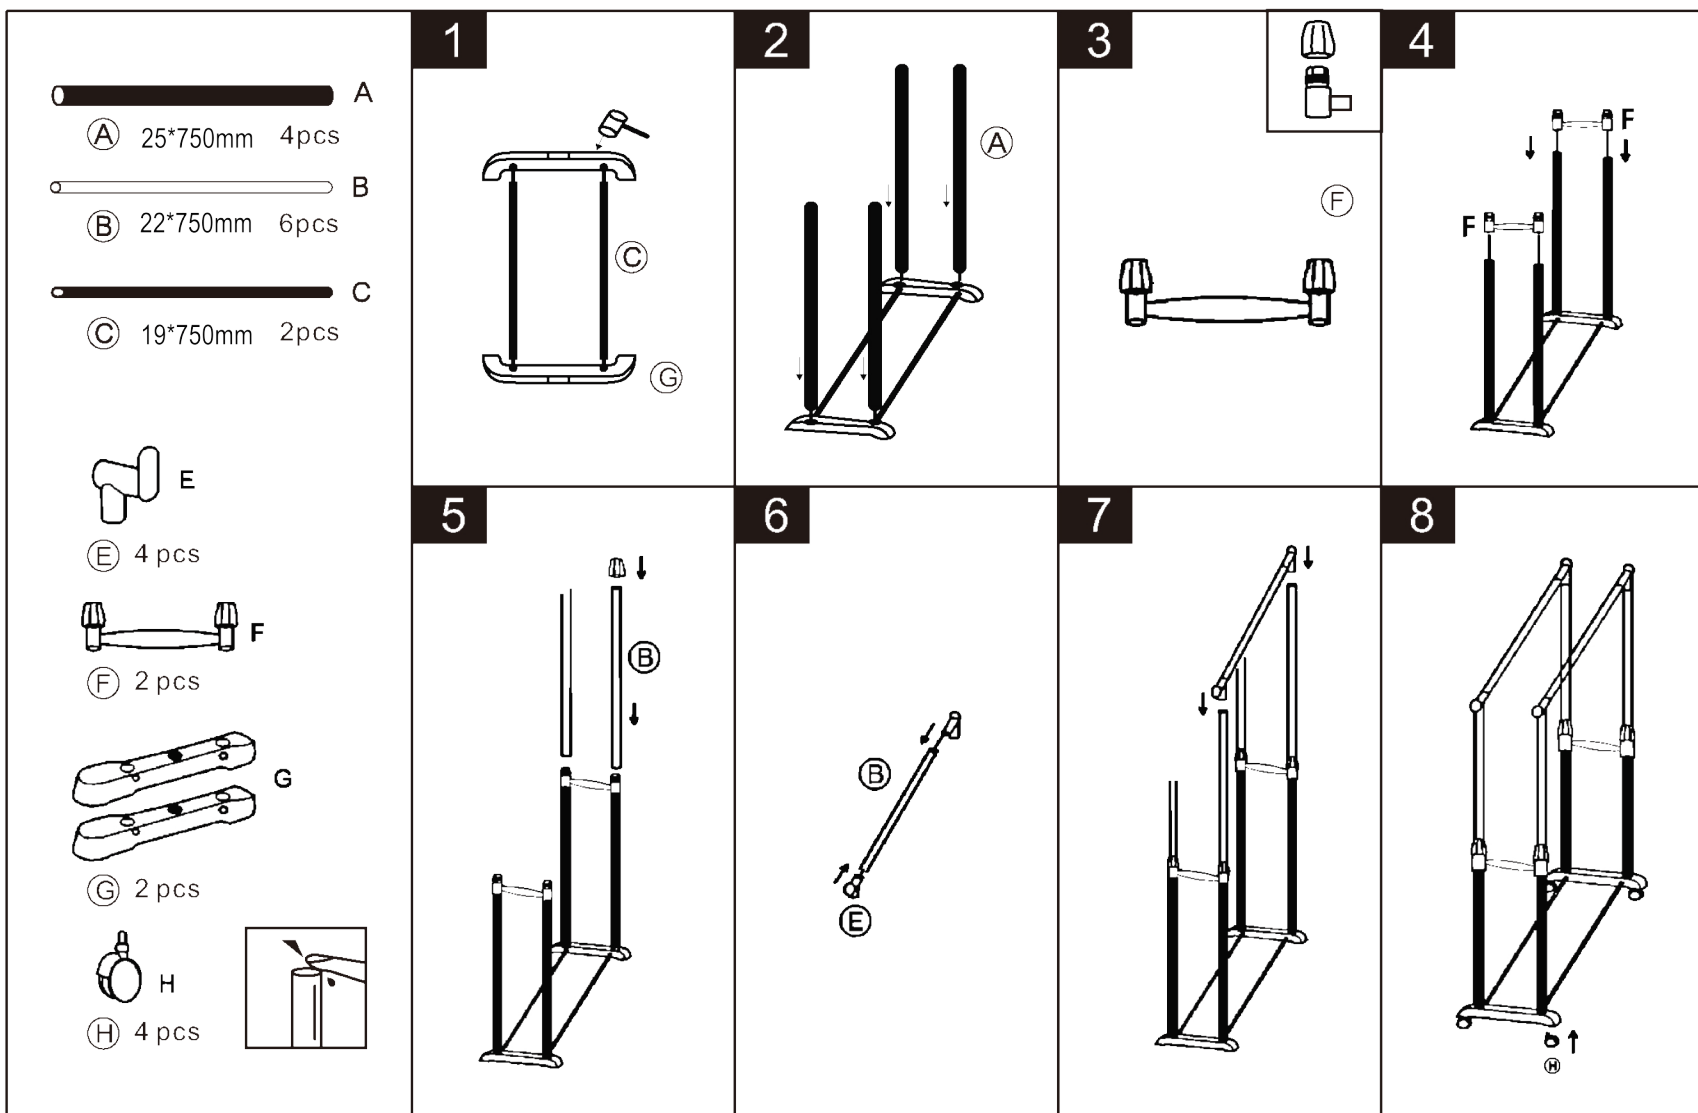

Adjustable Clothes Rack on Wheels - Single Rail

KCT

HLS101

Imported by:

KCT Leisure
Glebe Farm,
Old London Road,
Copdock, Ipswich,
Suffolk, IP83JN,
United Kingdom

Warning:

Take caution not to overextend the rail height. This could cause it to become unstable.

10kg Max Load Capacity

Adjustable Clothes Rack on Wheels - Double Rail

KCT

HLS102

Imported by:

KCT Leisure
 Glebe Farm,
 Old London Road,
 Copdock, Ipswich,
 Suffolk, IP83JN,
 United Kingdom

Warning:

Take caution not to overextend the rail height. This could cause it to become unstable.

20kg Max Load Capacity