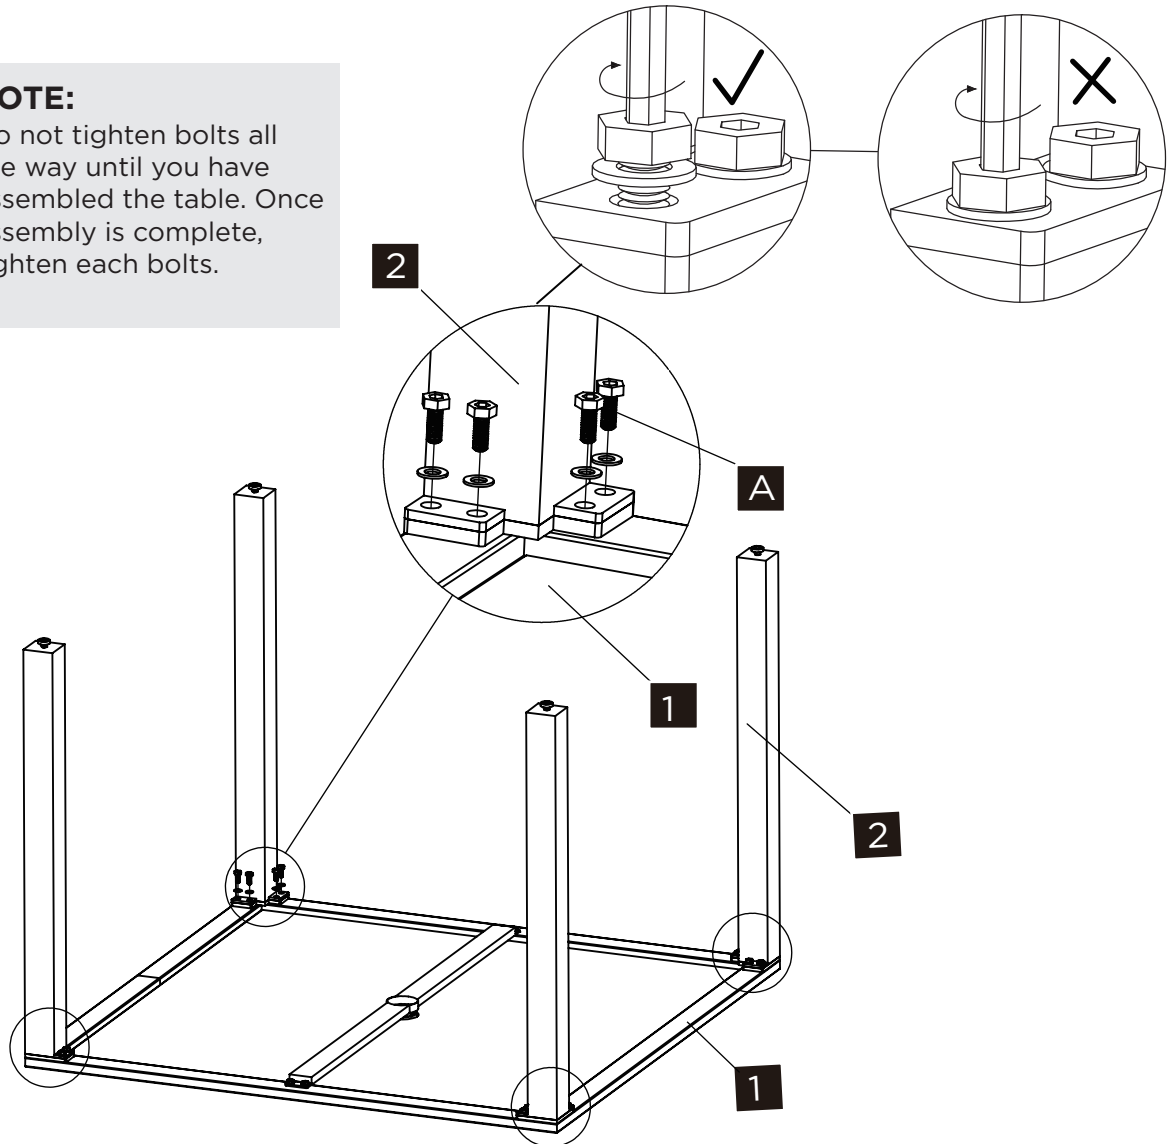

ITEM	DESCRIPTION	THUMBNAIL	QUANTITY
A	Bolt with washer M6X15		16 (pre-assembled) +1 Spare
B	Glass bumper		1 Spare
C	Hex wrench		1
D	Umbrella insert piece		1

STEP-BY-STEP GUIDE

STEP 1

Attach metal leg **2** to the table top **1** using the bolt **A** with washer and aligning the holes.

NOTE:

Do not tighten bolts all the way until you have assembled the table. Once assembly is complete, tighten each bolts.

STEP-BY-STEP GUIDE

STEP 2

Inserting the umbrella insert piece **D** into the umbrella hole. Turn the table over. Tighten all bolts. Now your table is ready for use.