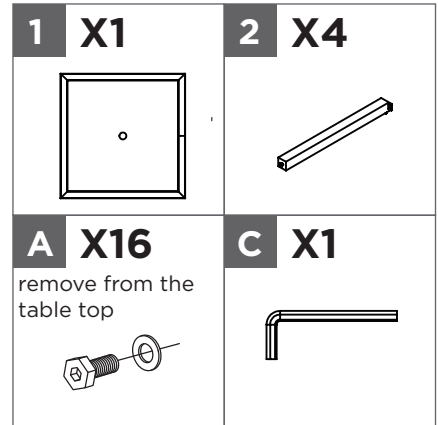

TOOLS REQUIRED

Hex Wrench

2 people

Not shown at actual size

PARTS LIST

ITEM	DESCRIPTION	THUMBNAIL	QUANTITY
1	Table top (16 Metal Washers and 16 Bolts attached)		1
2	Metal leg		4

EXPLODED PARTS

HARDWARE LIST

ITEM	DESCRIPTION	THUMBNAIL	QUANTITY
A	Bolt with washer M6X15		16 (pre-assembled) +1 Spare
B	Glass bumper		1 Spare
C	Hex wrench		1
D	Umbrella insert piece		1

STEP-BY-STEP GUIDE

STEP 1

Attach metal leg **2** to the table top **1** using the bolt **A** with washer and aligning the holes.