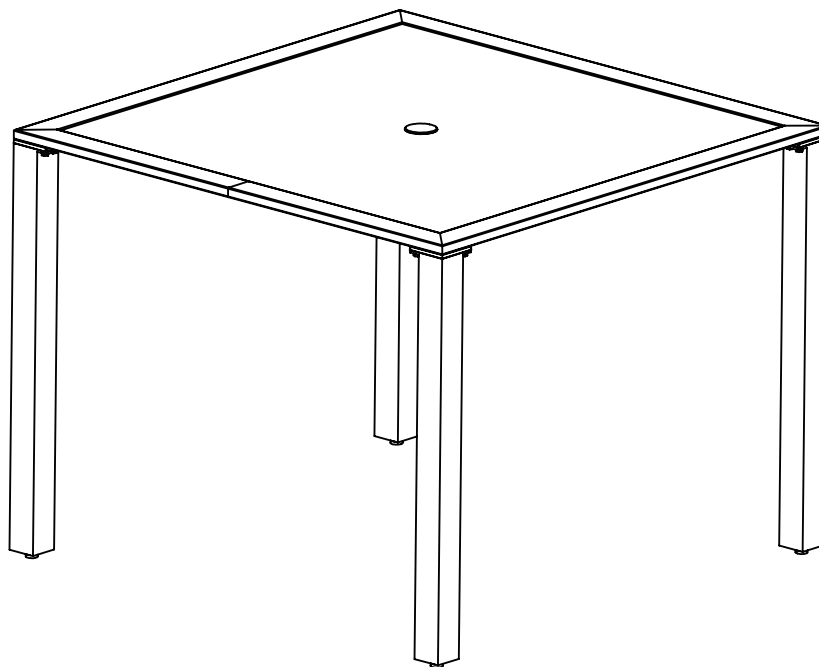

CANVAS^{TM/MC}

MINDEN DINING TABLE

PRODUCT NO. 088-2274-8

ASSEMBLY INSTRUCTIONS

HAVING TROUBLE?

TOLL-FREE:

1-888-670-6684

IMPORTANT: Please read this manual carefully before beginning assembly of this product. Keep this manual for future reference.