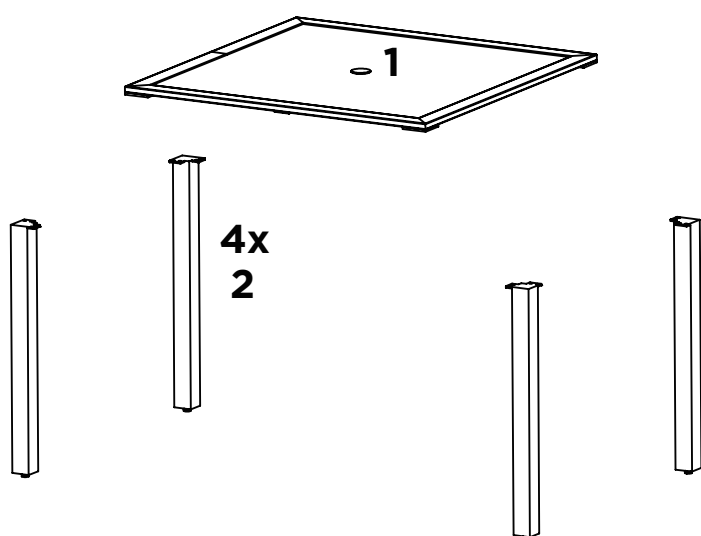

TOOLS REQUIRED

Hex Wrench

2 people

Not shown at actual size

PARTS LIST

ITEM	DESCRIPTION	THUMBNAIL	QUANTITY
1	Table top (16 Metal Washers and 16 Bolts attached)		1
2	Metal leg		4

EXPLODED PARTS

HARDWARE LIST

ITEM	DESCRIPTION	THUMBNAIL	QUANTITY
A	Bolt with washer M6X15		16 (pre-assembled) +1 Spare
B	Glass bumper		1 Spare
C	Hex wrench		1
D	Umbrella insert piece		1

STEP-BY-STEP GUIDE

STEP 1

Attach metal leg **2** to the table top **1** using the bolt **A** with washer and aligning the holes.