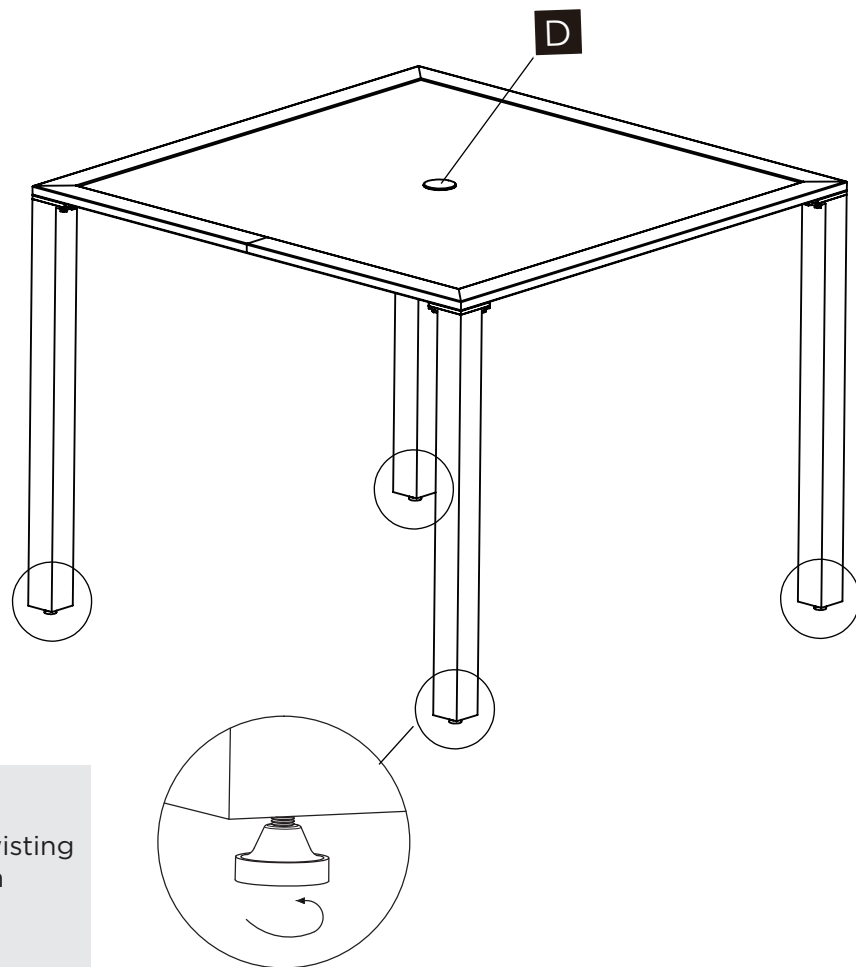

ITEM	DESCRIPTION	THUMBNAIL	QUANTITY
A	Bolt with washer M6X15		16 (pre-assembled) +1 Spare
B	Glass bumper		1 Spare
C	Hex wrench		1
D	Umbrella insert piece		1

STEP-BY-STEP GUIDE

STEP 1

Attach metal leg **2** to the table top **1** using the bolt **A** with washer and aligning the holes.

NOTE:

Do not tighten bolts all the way until you have assembled the table. Once assembly is complete, tighten each bolts.

STEP-BY-STEP GUIDE

STEP 2

Inserting the umbrella insert piece **D** into the umbrella hole. Turn the table over. Tighten all bolts. Now your table is ready for use.