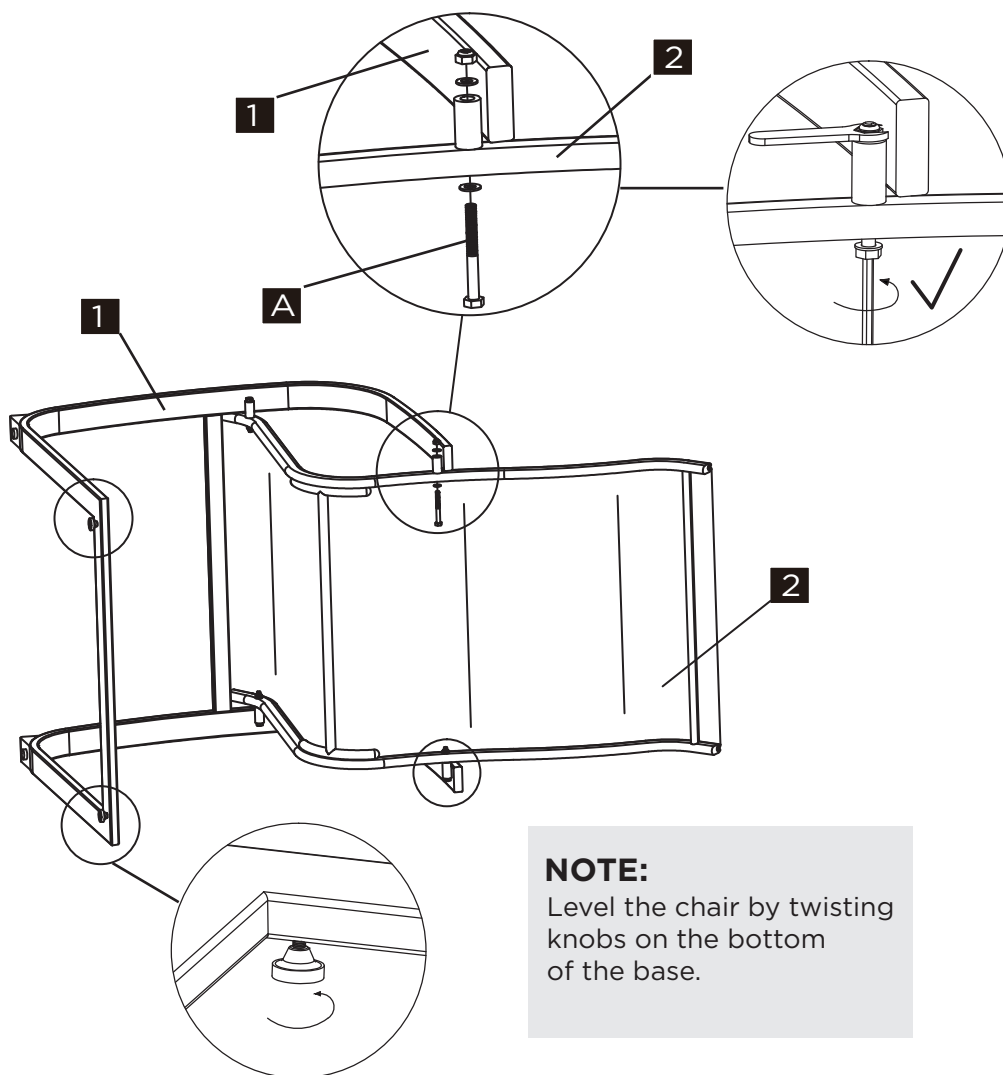

ITEM	DESCRIPTION	THUMBNAIL	QUANTITY
A	Bolt with washers and nut M6X60		16 + 1 Spare
B	Hex wrench		1
C	Open hex wrench		1

STEP-BY-STEP GUIDE

STEP 1

Attach seat and back **2** to the chair base **1** using the bolt **A** with washers, aligning the nuts. Do not tighten completely. Repeat procedure for the other side.

NOTE:

Do not tighten bolts all the way until you have assembled the chair. Once assembly is complete, tighten each bolts.

1 X1	2 X1
	
A X2	B X1
	
C X1	
	

STEP-BY-STEP GUIDE

STEP 2

Attach seat and back **2** to the chair base **1** using the bolt **A** with washers, aligning the nuts. Do not tighten completely. Repeat procedure for the other side. Turn the chair over. Securely tighten all bolts and nuts. Repeat procedure for other three chairs.

When assembled, tighten the bolt with the hex wrench **B** and open hex wrench **C**.

NOTE:

Level the chair by twisting knobs on the bottom of the base.

CARING FOR YOUR ITEM

1

Always keep children under close supervision while they are using or around this product. Never leave children unattended.