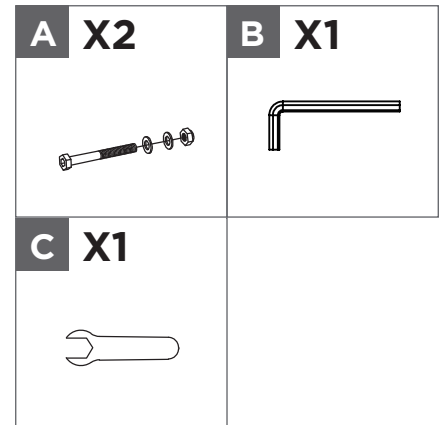

ITEM	DESCRIPTION	THUMBNAIL	QUANTITY
A	Bolt with washers and nut M6X60		16 + 1 Spare
B	Hex wrench		1
C	Open hex wrench		1

STEP-BY-STEP GUIDE

STEP 1

Attach seat and back **2** to the chair base **1** using the bolt **A** with washers, aligning the nuts. Do not tighten completely. Repeat procedure for the other side.

NOTE:

Do not tighten bolts all the way until you have assembled the chair. Once assembly is complete, tighten each bolts.

1 X1	2 X1
	
A X2	B X1
	
C X1	
	

STEP-BY-STEP GUIDE

STEP 2

Attach seat and back **2** to the chair base **1** using the bolt **A** with washers, aligning the nuts. Do not tighten completely. Repeat procedure for the other side. Turn the chair over. Securely tighten all bolts and nuts. Repeat procedure for other three chairs.

When assembled, tighten the bolt with the hex wrench **B** and open hex wrench **C**.

NOTE:

Level the chair by twisting knobs on the bottom of the base.

CARING FOR YOUR ITEM

1

Always keep children under close supervision while they are using or around this product. Never leave children unattended.