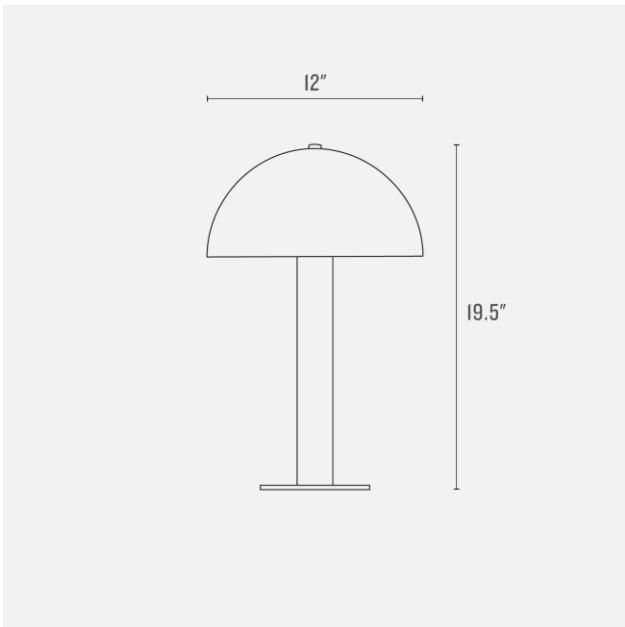

Voltage: 120 Volts

Dimensions:

Overall: 19.5" H x 12" W x 12" D

Shade: 6.125" H x 12" W x 12" D

Base: 0.25" H x 6.25" W x 6.25" D

One year guarantee

Fixture Option(s)

Persimmon-Satin
(PS-S)