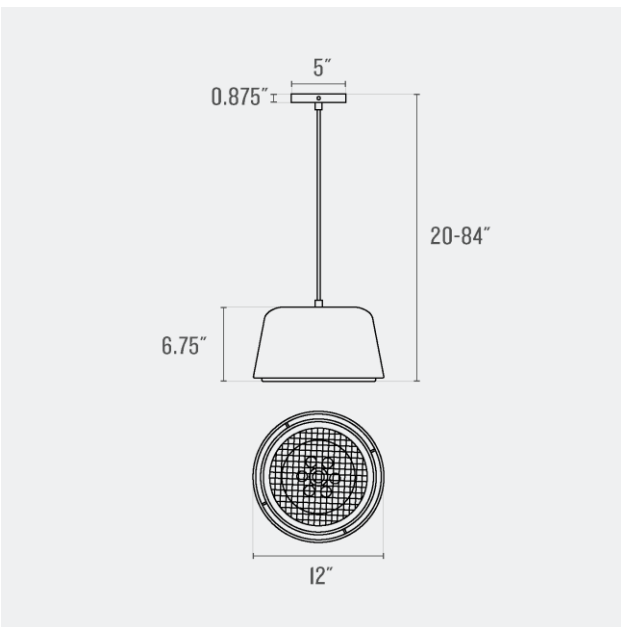

SCHOOLHOUSE

Barnes 12" Pendant

Application: Pendant

Product Origin: Processed and assembled in Portland, Oregon using ethically-sourced domestic and global components.

UL Listed: Yes

Max Wattage: 60 W

Voltage: 120/220 V

Location Rating: Damp

Dimensions:

Choice of Length: 20 - 84"

Overall: 12" W x 12" D

Shade: 6.75" H x 12" W x 12" D

Canopy: 0.875" H x 5" W x 5" D

Materials: Aluminum, Steel, Acrylic

One year guarantee

White-Gloss
(WT-G)

Cord Option(s)

Black Cloth
Covered Vinyl