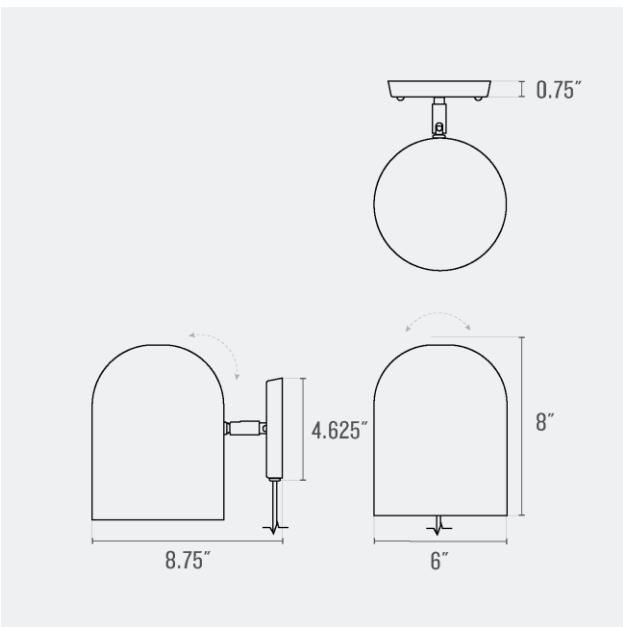

Voltage: 120 V

Location Rating: Damp

Dimensions:

Overall: 8" H x 6" W x 8.75" D

Shade: 8" H x 6" W x 6" D

Canopy: 4.625" H x 4.625" W x 0.75" D

Materials: Brass, Steel

One year guarantee