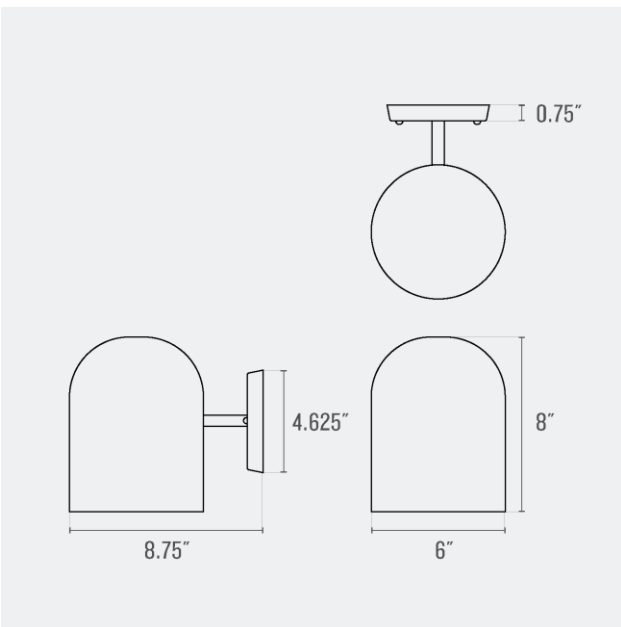

SCHOOLHOUSE

Allegheny 6 LED Sconce

Application: Wall Sconce

Product Origin: Processed and assembled in Portland, Oregon using ethically-sourced domestic and global components.

UL Listed: Yes

Wattage: 13 W

Voltage: 120 V

Location Rating: Wet

Dimensions:

Overall: 8" H x 6" W x 8.75" D

Shade: 8" H x 6" W x 6" D

Canopy: 4.625" H x 4.625" W x 0.75" D

Materials: Brass, Steel

Brightness: 910 Lumens

Hour Life: 50,000 hrs

Color Temperature: 3000K

One year guarantee