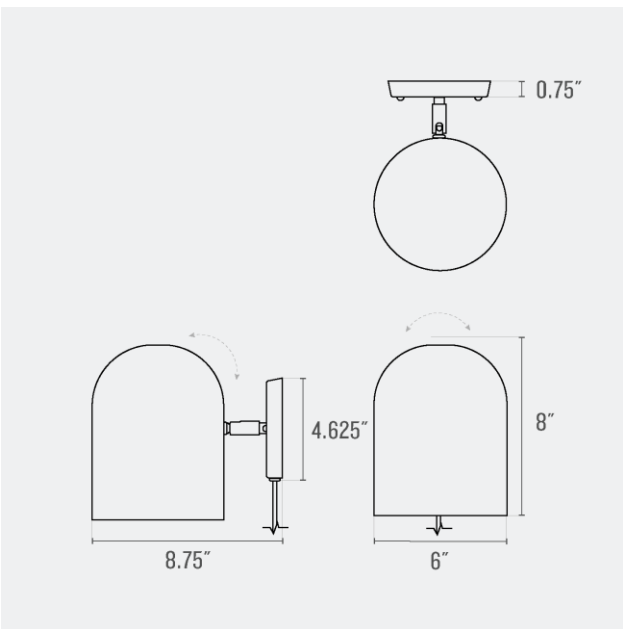

SCHOOLHOUSE

Allegheny 6 Plug-In Sconce

Application: Plug-In Wall Sconce

Product Origin: Processed and assembled in Portland, Oregon using ethically-sourced domestic and global components.

UL Listed: Yes

Max Wattage: 60 W

Voltage: 120 V

Location Rating: Damp

Dimensions:

Overall: 8" H x 6" W x 8.75" D

Shade: 8" H x 6" W x 6" D

Canopy: 4.625" H x 4.625" W x 0.75" D

Materials: Brass, Steel

One year guarantee