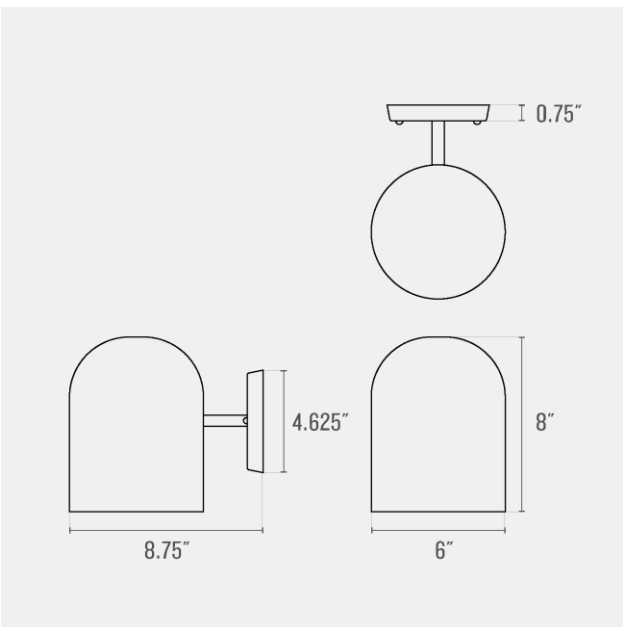

## Allegheny 6 Sconce

**Application:** Wall Sconce

**Product Origin:** Processed and assembled in Portland, Oregon using ethically-sourced domestic and global components.

**UL Listed:** Yes

**Max Wattage:** 60 W

**Voltage:** 120/220 V

**Location Rating:** Wet

**Dimensions:**

Overall: 8" H x 6" W x 8.75" D

Shade: 8" H x 6" W x 6" D

Canopy: 4.625" H x 4.625" W x 0.75" D

**Materials:** Brass, Steel

One year guarantee

**Max Wattage:** 60 W

**Voltage:** 120 V

**Location Rating:** Damp

**Dimensions:**

Overall: 8" H x 6" W x 8.75" D

Shade: 8" H x 6" W x 6" D

Canopy: 4.625" H x 4.625" W x 0.75" D

**Materials:** Brass, Steel

**Voltage:** 120 V

**Location Rating:** Wet

**Dimensions:**

Overall: 8" H x 6" W x 8.75" D

Shade: 8" H x 6" W x 6" D

Canopy: 4.625" H x 4.625" W x 0.75" D

**Materials:** Brass, Steel

**Brightness:** 910 Lumens