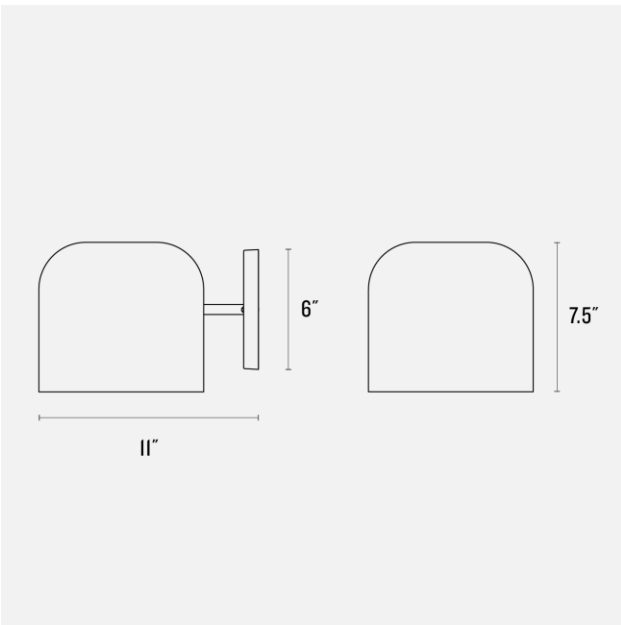

Location Rating: Damp

Dimensions:

Height: 7.5"

Diameter: 8"

Projection: 11"

Canopy Width: 6"

Materials: Aluminum

One year guarantee

Dimensions:

Canopy Width: 6"

Width: 8.25"

Height: 7.5"

Projection: 11"

Finish: PA, GA, or BK

Details:

- Damp rated
- Compatible with most dimmers, including Triac
- Includes shade
- Additional Plug-in version with cord and plug available.
- Additional Incandescent, Medium Base Socket option available
- Wipe clean with soft dry cloth. Avoid household cleaners and abrasives