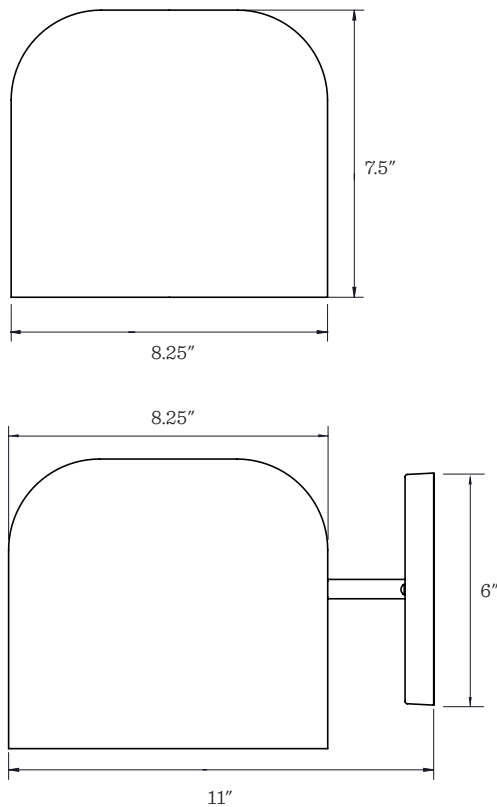

Details:

- Damp rated
- Compatible with most dimmers, including Triac
- Includes shade
- Additional Plug-in version with cord and plug available.
- Additional Incandescent, Medium Base Socket option available
- Wipe clean with soft dry cloth. Avoid household cleaners and abrasives

One year guarantee.