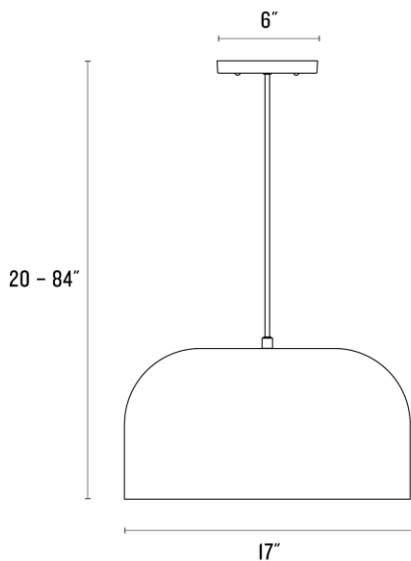

Finish Options

Cord Options