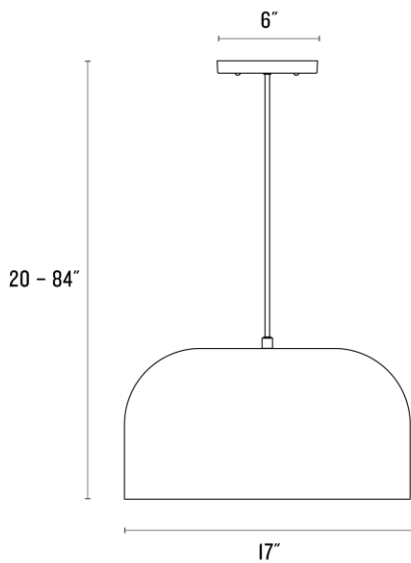

**Voltage:** 120/220 V

**Location Rating:** Damp

**Dimensions:**

Diameter: 17"

Canopy Width: 6"

**Materials:** Aluminum

One year guarantee

**Voltage:** 120 Volts

**Location Rating:** Damp

**Dimensions:**

Diameter: 17"

Canopy Width: 6"

**Materials:** Aluminum / Acrylic

**Details:**

- Includes a self-contained LED module.
- 90-100 W equivalent LED uses 13 W of power and emits 910 Lumens.
- Dimmable. Forward and reverse phase TRIAC dimming recommended.
- Long lifespan estimated at 50,000 hours before replacement will be necessary.