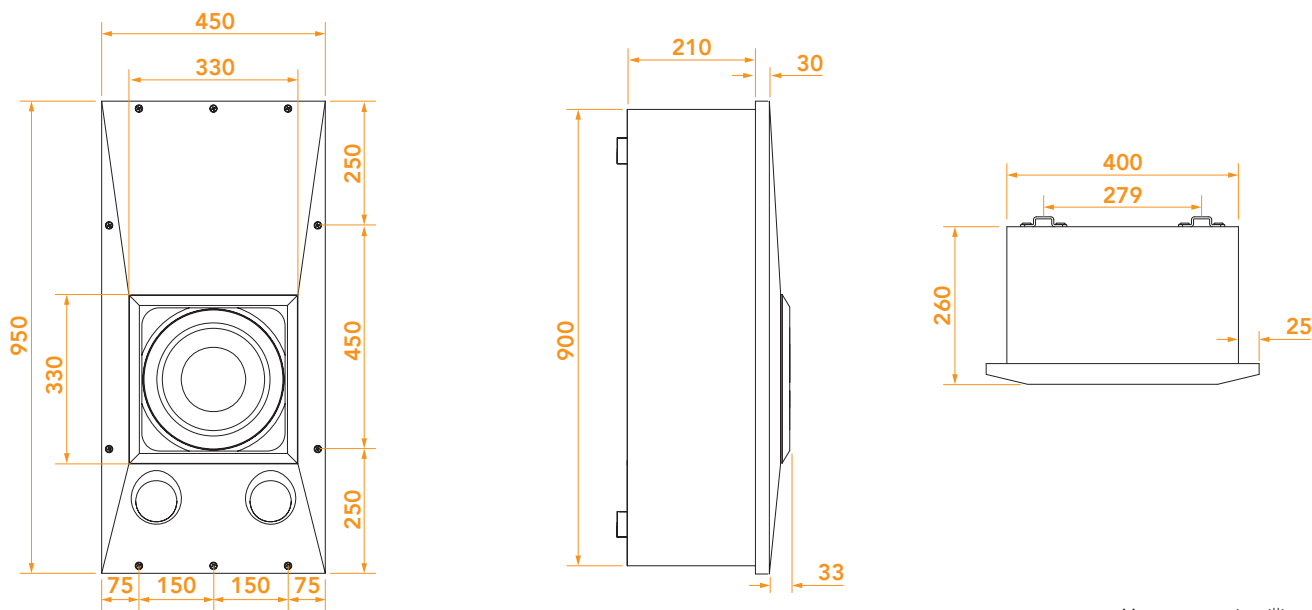

INFINITE S12

HIGH-PERFORMANCE HOME CINEMA SPEAKER

SPECIFICATIONS

Measurements in millimetres

Type	Front ported passive subwoofer In-wall On-wall
Power	500W RMS / 1000W peak
Drive unit	Woofer : 12" large excursion Neodymium magnet, 3" voice coil - Central demodulation ring reduces distorsion at high volume. Lows extending down to 28 Hz at -3dB.
Frequency response	28 Hz at -3dB
Sensitivity	92 dB/1W/1m
Impedance	8 Ohms (6.5 Ohms minimum)
Inputs	SpeakOn, banana plugs

Installation	In-wall On-wall
Finish	Satin Aluminium front panel
Colour	Black
Dimensions (without grill)	W450 x H950 x D260 mm
Dimensions (with grill)	W450 x H950 x D273 mm
Cut-out dimensions	W400 x H900 mm
Recessed depth	222 mm / 210 mm (with/without brackets)
Weight	33.5 kg
Packaging (unit)	Brown cardboard
Dimensions	L1085 x W590 x H415 mm
Weight	36 kg

REFERENCES

● **BLACK**

EAN (unit) : 3700795190937
SKU : ELIINFS12BK