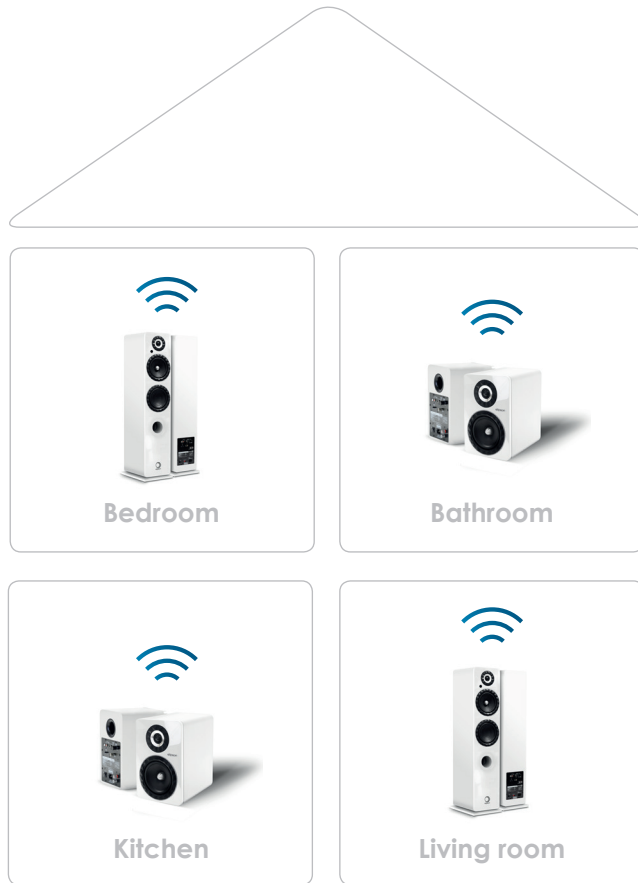

Listen to your music throughout the house

Music Center **BT HD**
Amplifier

Prestige Facet **6B BT**
Bookshelf speaker

Prestige Facet **14F BT**
Floorstanding speaker

Prestige Facet 6B BT

Enceinte bibliothèque Bluetooth Bass-reflex