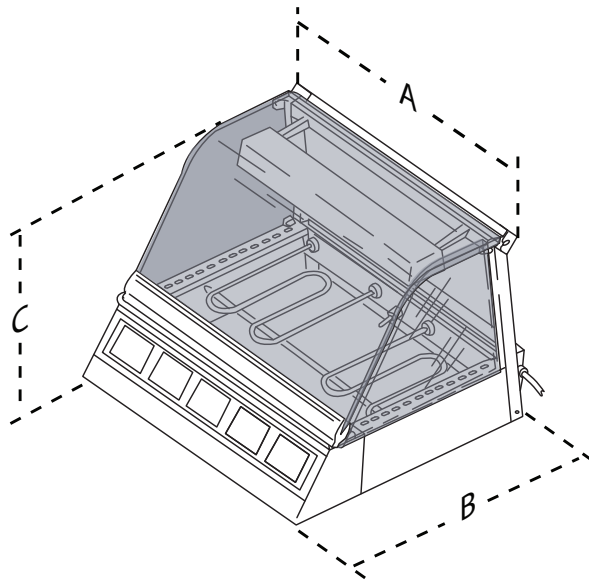

Heated Display Cabinet | DCH

Dimensions

Model No.	Width (A)	Depth (B)	Height (C)
DCH-300	42 1/2"	31 1/4"	22"
DCH-320	(1080 mm)	(794 mm)	(559 mm)
DCH-200	30 1/4"	31 1/4"	22"
DCH-220	(768 mm)	(794 mm)	(559 mm)

Electrical Ratings and Plug Configuration

Model & Mfg. No.	Volts	Watts	Amps	Hertz	Plug Description
DCH-300 9500540	120	1800	15	50/60	NEMA 5-20P 20 Amp., 120 Volt
DCH-320 9500550	120	1800	15	50/60	NEMA 5-20P 20 Amp., 120 Volt
DCH-320 9500553	200- 240	2050	9.3-8.5	50/60	CEE 7/7 16 Amp., 250 Volt
DCH-200 9500520	120	1760	14.7	50/60	NEMA 5-20P 20 Amp., 120 Volt
DCH-220 9500530	120	1760	14.7	50/60	NEMA 5-20P 20 Amp., 120 Volt
DCH-220 9500533	200- 240	2050	9.3-8.5	50/60	CEE 7/7 16 Amp., 250 Volt

Specifications

Model No.	Capacity	Temperature Ranges
DCH-300 DCH-200	Two full-size 2 1/2" pans	150°F to 165°F (66°C to 74°C)
DCH-320 DCH-220	Three full-size 2 1/2" pans	100°F to 165°F (38°C to 74°C)

Accessories

Units are not supplied with pans or transparencies. A wire rack is available to allow for two levels of display. The pan adaptor allows for a 4" deep steam table pan.

P/N 1020219 Rev. | 04/16