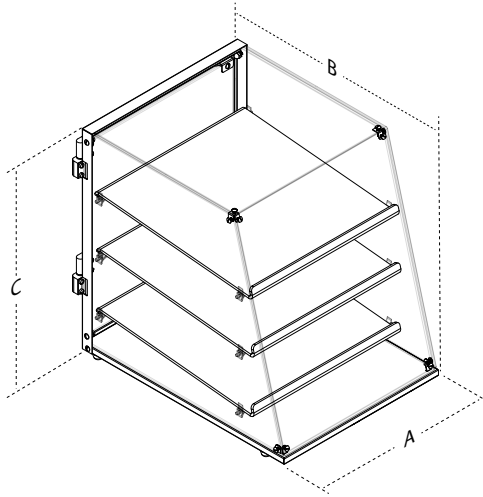

DC-12C FEATURES

- Three levels of display with capacity of 12 items.
- Flexible vinyl access flap in rear.
- Top mounted holder to display signage.

DC-14R FEATURES

- Three levels of display with capacity of 18 muffins.
- Rear hinged door with magnetic catch provides crew members with easy access to product.
- Acrylic slide-out shelves for removing and loading product.
- Base kit available to hold product packaging under the display case.

DC-14A FEATURES

- Three levels of display with capacity of 18 muffins.
- Rear hinged door with magnetic catch provides crew members with easy access to product.
- Acrylic slide-out shelves for removing and loading product.

DC-27L FEATURES

- Three levels of display with capacity of 72 items.
- Hidden low-voltage lighting strips in front left and right brackets.
- Open front with acrylic slide-out shelves for easily adding and removing product.
- Flip-down front panel conceals product wrapping materials.

Display Cases | DC

Dimensions

Model & Mfg. No.	Width (A)	Depth (B)	Height (C)
DC-12C 9500716	12 5/16" (305 mm)	12 5/16" (305 mm)	20 5/8" (524 mm)
DC-14R 9500706	14 1/4" (362 mm)	22" (559 mm)	18 1/2" (470 mm)
DC-14A 9500711	13 7/8" (352 mm)	18" (457 mm)	17 1/2" (444 mm)
DC-27L 9500701	27" (686 mm)	27" (686 mm)	25" (635 mm)