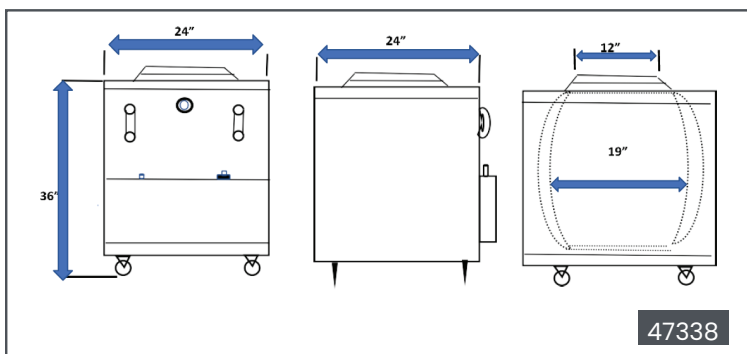

TECHNICAL SPECIFICATION

Features	24" x 24" x 36"	30" x 28" x 36"	32" x 32" x 36"	34" x 34" x 36"
Item	47338	44386	44285	44385
Model	CE-IN-24X24	CE-IN-2830	CE-IN-3232	CE-IN-3434
Material	Exterior: Stainless Steel / Interior: Clay			
Gas Type	Natural Gas	Natural Gas	Natural Gas	Natural Gas
BTU per Hour	48,000 BTU	48,000 BTU	56,000 BTU	70,000 BTU
kW per hour	14.63 kW	14.63 kW	16.59 kW	20.52 kW
Mouth Opening	12" / 304.8 mm	14" / 355.6 mm	16" / 406.4 mm	18" / 457.2 mm
Clay pot Diameter	19" / 482.6 mm	23" / 584.2 mm	26" / 660.4 mm	28" / 711.2 mm
Claypot Height	29" / 736 mm	29" / 736 mm	29" / 736 mm	29" / 736 mm
Lid Size	17" / 432 mm	19" / 483 mm	21" / 533 mm	23" / 584 mm
Gas Burner (Umbrella)	8" / 203 mm	9" / 229 mm	10" / 254 mm	12" / 305 mm
Gas Burner (Pipe Extension)	15" / 381 mm	16" / 406 mm	17" / 432 mm	18" / 45 mm
Casters	Yes	Yes	Yes	Yes
Net Weight	374 lb. / 175 kg.	409 lb. / 186 kg.	484 lb. / 220 kg.	539 lb. / 245 kg.
Net Dimensions (WDH)	24" x 24" x 36" / 610 x 610 x 914 mm	30" x 28" x 36" / 762 x 711 x 914 mm	32" x 32" x 36" / 813 x 813 x 914 mm	34" x 34" x 36" / 864 x 864 x 914 mm
Gross Weight	495 lb. / 225 kg.	519 lb. / 236 kg.	616 lb. / 280 kg.	693 lb. / 315 kg.
Gross Dimensions (WDH)	38" x 32" x 50" / 965 x 813 x 1270 mm	47" x 40" x 50" / 1194 x 1016 x 1270 mm	48" x 40" x 50" / 1219 x 1016 x 1270 mm	49" x 40" x 50" / 1245 x 1016 x 1270 mm

TECHNICAL DRAWING