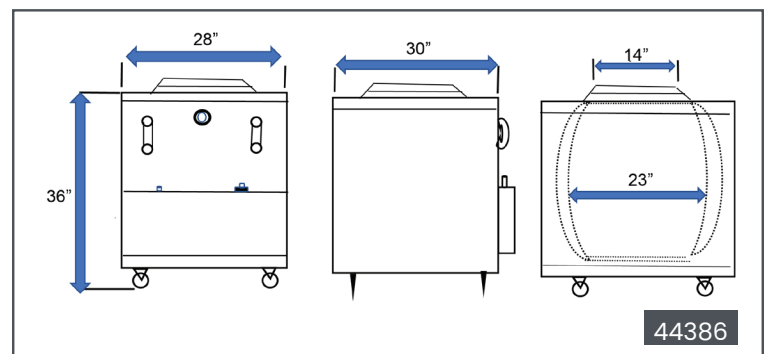

TECHNICAL SPECIFICATION

Features	24" x 24" x 36"	30" x 28" x 36"	32" x 32" x 36"	34" x 34" x 36"
Item	47338	44386	44285	44385
Model	CE-IN-24X24	CE-IN-2830	CE-IN-3232	CE-IN-3434
Material	Exterior: Stainless Steel / Interior: Clay			
Gas Type	Natural Gas	Natural Gas	Natural Gas	Natural Gas
BTU per Hour	48,000 BTU	48,000 BTU	56,000 BTU	70,000 BTU
kW per hour	14.63 kW	14.63 kW	16.59 kW	20.52 kW
Mouth Opening	12" / 304.8 mm	14" / 355.6 mm	16" / 406.4 mm	18" / 457.2 mm
Clay pot Diameter	19" / 482.6 mm	23" / 584.2 mm	26" / 660.4 mm	28" / 711.2 mm
Claypot Height	29" / 736 mm	29" / 736 mm	29" / 736 mm	29" / 736 mm
Lid Size	17" / 432 mm	19" / 483 mm	21" / 533 mm	23" / 584 mm
Gas Burner (Umbrella)	8" / 203 mm	9" / 229 mm	10" / 254 mm	12" / 305 mm
Gas Burner (Pipe Extension)	15" / 381 mm	16" / 406 mm	17" / 432 mm	18" / 45 mm
Casters	Yes	Yes	Yes	Yes
Net Weight	374 lb. / 175 kg.	409 lb. / 186 kg.	484 lb. / 220 kg.	539 lb. / 245 kg.
Net Dimensions (WDH)	24" x 24" x 36" / 610 x 610 x 914 mm	30" x 28" x 36" / 762 x 711 x 914 mm	32" x 32" x 36" / 813 x 813 x 914 mm	34" x 34" x 36" / 864 x 864 x 914 mm
Gross Weight	495 lb. / 225 kg.	519 lb. / 236 kg.	616 lb. / 280 kg.	693 lb. / 315 kg.
Gross Dimensions (WDH)	38" x 32" x 50" / 965 x 813 x 1270 mm	47" x 40" x 50" / 1194 x 1016 x 1270 mm	48" x 40" x 50" / 1219 x 1016 x 1270 mm	49" x 40" x 50" / 1245 x 1016 x 1270 mm

TECHNICAL DRAWING