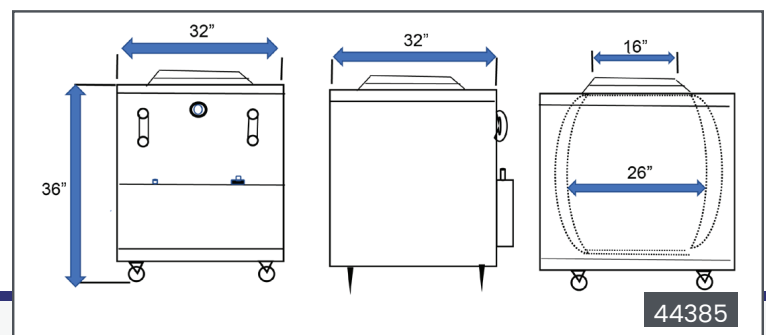

TECHNICAL SPECIFICATION

Features	24" x 24" x 36"	30" x 28" x 36"	32" x 32" x 36"	34" x 34" x 36"
Item	47338	44386	44285	44385
Model	CE-IN-24X24	CE-IN-2830	CE-IN-3232	CE-IN-3434
Material	Exterior: Stainless Steel / Interior: Clay			
Gas Type	Natural Gas	Natural Gas	Natural Gas	Natural Gas
BTU per Hour	48,000 BTU	48,000 BTU	56,000 BTU	70,000 BTU
kW per hour	14.63 kW	14.63 kW	16.59 kW	20.52 kW
Mouth Opening	12" / 304.8 mm	14" / 355.6 mm	16" / 406.4 mm	18" / 457.2 mm
Clay pot Diameter	19" / 482.6 mm	23" / 584.2 mm	26" / 660.4 mm	28" / 711.2 mm
Claypot Height	29" / 736 mm	29" / 736 mm	29" / 736 mm	29" / 736 mm
Lid Size	17" / 432 mm	19" / 483 mm	21" / 533 mm	23" / 584 mm
Gas Burner (Umbrella)	8" / 203 mm	9" / 229 mm	10" / 254 mm	12" / 305 mm
Gas Burner (Pipe Extension)	15" / 381 mm	16" / 406 mm	17" / 432 mm	18" / 45 mm
Casters	Yes	Yes	Yes	Yes
Net Weight	374 lb. / 175 kg.	409 lb. / 186 kg.	484 lb. / 220 kg.	539 lb. / 245 kg.
Net Dimensions (WDH)	24" x 24" x 36" / 610 x 610 x 914 mm	30" x 28" x 36" / 762 x 711 x 914 mm	32" x 32" x 36" / 813 x 813 x 914 mm	34" x 34" x 36" / 864 x 864 x 914 mm
Gross Weight	495 lb. / 225 kg.	519 lb. / 236 kg.	616 lb. / 280 kg.	693 lb. / 315 kg.
Gross Dimensions (WDH)	38" x 32" x 50" / 965 x 813 x 1270 mm	47" x 40" x 50" / 1194 x 1016 x 1270 mm	48" x 40" x 50" / 1219 x 1016 x 1270 mm	49" x 40" x 50" / 1245 x 1016 x 1270 mm

TECHNICAL DRAWING