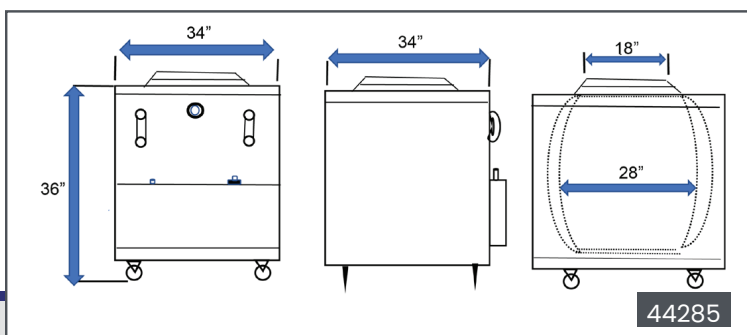

TECHNICAL SPECIFICATION

Features	24" x 24" x 36"	30" x 28" x 36"	32" x 32" x 36"	34" x 34" x 36"
Item	47338	44386	44285	44385
Model	CE-IN-24X24	CE-IN-2830	CE-IN-3232	CE-IN-3434
Material	Exterior: Stainless Steel / Interior: Clay			
Gas Type	Natural Gas	Natural Gas	Natural Gas	Natural Gas
BTU per Hour	48,000 BTU	48,000 BTU	56,000 BTU	70,000 BTU
kW per hour	14.63 kW	14.63 kW	16.59 kW	20.52 kW
Mouth Opening	12" / 304.8 mm	14" / 355.6 mm	16" / 406.4 mm	18" / 457.2 mm
Clay pot Diameter	19" / 482.6 mm	23" / 584.2 mm	26" / 660.4 mm	28" / 711.2 mm
Claypot Height	29" / 736 mm	29" / 736 mm	29" / 736 mm	29" / 736 mm
Lid Size	17" / 432 mm	19" / 483 mm	21" / 533 mm	23" / 584 mm
Gas Burner (Umbrella)	8" / 203 mm	9" / 229 mm	10" / 254 mm	12" / 305 mm
Gas Burner (Pipe Extension)	15" / 381 mm	16" / 406 mm	17" / 432 mm	18" / 45 mm
Casters	Yes	Yes	Yes	Yes
Net Weight	374 lb. / 175 kg.	409 lb. / 186 kg.	484 lb. / 220 kg.	539 lb. / 245 kg.
Net Dimensions (WDH)	24" x 24" x 36" / 610 x 610 x 914 mm	30" x 28" x 36" / 762 x 711 x 914 mm	32" x 32" x 36" / 813 x 813 x 914 mm	34" x 34" x 36" / 864 x 864 x 914 mm
Gross Weight	495 lb. / 225 kg.	519 lb. / 236 kg.	616 lb. / 280 kg.	693 lb. / 315 kg.
Gross Dimensions (WDH)	38" x 32" x 50" / 965 x 813 x 1270 mm	47" x 40" x 50" / 1194 x 1016 x 1270 mm	48" x 40" x 50" / 1219 x 1016 x 1270 mm	49" x 40" x 50" / 1245 x 1016 x 1270 mm

TECHNICAL DRAWING