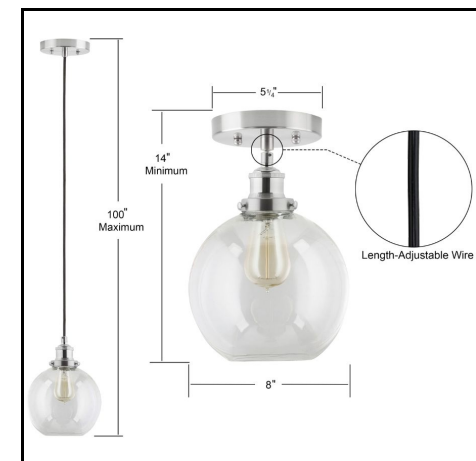

Primo Pendant Light, Clear Glass Shade

Product Overview

Ideal over a kitchen island, the industrial design Primo pendant light fixture features an extra long cord and swivel canopy.

- Quality metal construction with a clear glass shade
- Measures 8 inches wide by 14 inches high; globe shade measures 8 inches in diameter by 7 inches high
- Adjustable cord, 14 inches minimum hanging height and 100 inches maximum hanging height
- 5.25 inch round swivel canopy works with sloped or vaulted ceilings
- Uses one E26-base bulb, 60W max (not included) compatible with smart bulbs
- Dimmable when used with a dimmable bulb and compatible dimmer switch
- UL listed
- Must be hardwired
- 1 year manufacturer warranty with US based customer service
- Available in antique brass, brushed nickel and chrome finishes

Primo Pendant Light, Clear Glass Shade

Technical Specifications

Dimensions

Item Weight	3 pounds
Product Dimensions	8 inches wide by 14 inches high
Assembled Height	8 inches
Assembled Length	14 inches minimum hanging height and 100 inches maximum hanging height
Assembled Width	5.5 inches
Shade Dimensions	5.5 inches in diameter by 6 inches high

Bulb

Bulb Included	No
Bulb Base	E26
Compatibility	Works with most medium base bulbs up to 60W, compatible with smart bulbs
Dimmable	Dimmable when used with a dimmable bulb and compatible dimmer switch

Construction

Canopy	5.25 inch round swivel canopy works with sloped or vaulted ceilings
Compatibility	Compatible with most junction boxes

Additional

Color	Varies
Shade Color	Clear Glass
Light Direction	Downlight
Options	Available in brushed nickel, chrome and antique brass finishes; clear and milk glass shades. Also available with LED bulb included.
Waranty	1 year limited warranty