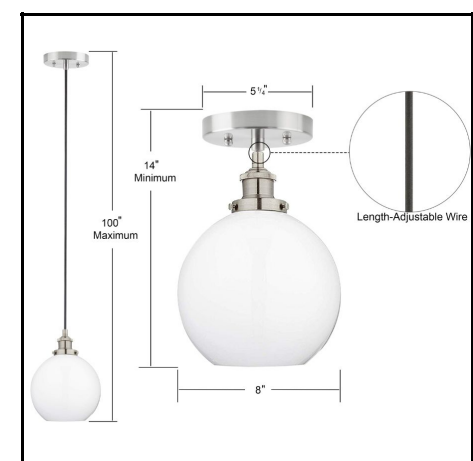

Primo Pendant Light, Milk Glass Shade

Product Overview

Ideal over a kitchen island, the industrial design Primo pendant light fixture features an extra long cord and swivel canopy.

- Quality metal construction with a milk glass shade
- Measures 8 inches wide by 14 inches high; globe shade measures 8 inches in diameter by 7 inches high
- Adjustable cord, 14 inches minimum hanging height and 100 inches maximum hanging height
- 5.25 inch round swivel canopy works with sloped or vaulted ceilings
- Uses one E26-base bulb, 60W max (not included)
- Dimmable when used with a dimmable bulb and compatible dimmer switch. Compatible with smart bulbs
- UL listed
- Must be hardwired
- 1 year manufacturer warranty with US based customer service
- Available in antique brass, brushed nickel and chrome finishes

Primo Pendant Light, Milk Glass Shade

Technical Specifications

Dimensions

Item Weight	3 pounds
Product Dimensions	8 inches wide by 14 inches high
Assembled Height	8 inches
Assembled Length	14 inches minimum hanging height and 100 inches maximum hanging height
Assembled Width	5.5 inches
Shade Dimensions	5.5 inches in diameter by 6 inches high

Canopy	5.25 inch round swivel canopy works with sloped or vaulted ceilings
Compatibility	Compatible with most junction boxes

Additional

Color	Varies
Shade Color	Milk Glass
Light Direction	Downlight
Options	Available in brushed nickel, chrome and antique brass finishes; clear and milk glass shades. Also available with LED bulb.
Waranty	1 year limited warranty