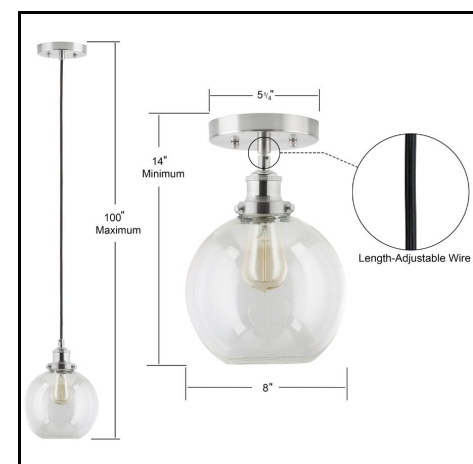

## Primo Pendant Light, Clear Glass Shade, LED Bulb Included

### Product Overview

Ideal over a kitchen island, the industrial design Primo pendant light fixture features an extra long cord and swivel canopy.

- Quality metal construction with a clear glass shade
- Measures 8 inches wide by 14 inches high; globe shade measures 8 inches in diameter by 7 inches high
- Adjustable cord, 14 inches minimum hanging height and 100 inches maximum hanging height
- 5.25 inch round swivel canopy works with sloped or vaulted ceilings
- Includes one 4W 400 lumen, LED filament Edison-style bulb, 2,700K color temperature
- Dimmable when used with a dimmable bulb and compatible dimmer switch. Compatible with smart bulbs
- UL listed
- Must be hardwired
- 1 year manufacturer warranty with US based customer service
- Available in antique brass, brushed nickel and chrome finishes

#### Dimensions

<b>Item Weight</b>	3 pounds
<b>Product Dimensions</b>	8 inches wide by 14 inches high
<b>Assembled Height</b>	8 inches
<b>Assembled Length</b>	14 inches minimum hanging height and 100 inches maximum hanging height
<b>Assembled Width</b>	5.5 inches
<b>Shade Dimensions</b>	5.5 inches in diameter by 6 inches high