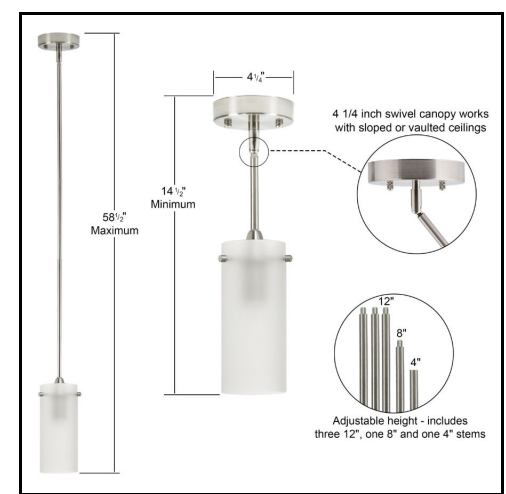

## Effimero Small Hanging Pendant Frosted Glass Shade

### Product Overview

Ideal for kitchen island lighting, as a kitchen table light, a dining room hanging light, hallway light or bedroom light

- Quality metal construction with a frosted glass cylinder shade
- Measures 4.25 inches wide by 14.5 inches high; shade measures 3.5 inches in diameter by 8 inches high
- No visible wiring. Adjustable stem mounted: 14.5 inches minimum hanging height and 58.5 inches maximum hanging height; includes 5 hard stems in assorted lengths to allow for a variety of hanging heights three 12 inches long, one 8 inches long and one 4 inches long
- 4.25 inch round swivel canopy works with sloped or vaulted ceilings
- Uses one E26-base bulb, 60W max (not included) compatible with smart bulbs
- Dimmable when used with a dimmable bulb and compatible dimmer switch
- UL listed
- Must be hardwired
- 1 year manufacturer warranty with US based customer service
- Available in brushed nickel, chrome, satin brass and black finishes

#### Dimensions

<b>Item Weight</b>	2.89 pounds
<b>Product Dimensions</b>	4.25 inches wide by 14.5 inches high;
<b>Assembled Height</b>	14.5 inches
<b>Assembled Length</b>	14.5 inches minimum hanging height and 58.5 inches maximum hanging height
<b>Assembled Width</b>	4.25 inches
<b>Shade Dimensions</b>	4.25 inches in diameter by 8 inches high