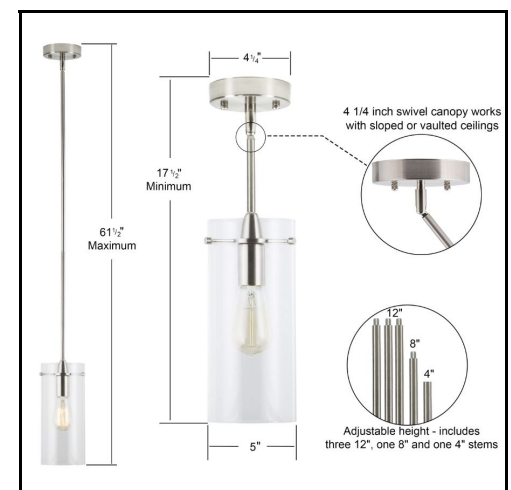

Effimero Large Hanging Pendant Clear Glass Shade

Product Overview

Ideal for kitchen island lighting, as a kitchen table light, a dining room hanging light, hallway light or bedroom light

- Quality metal construction with a clear glass cylinder shade
- Measures 5 inches wide by 17.5 inches high; shade measures 5 inches in diameter by 11 inches high
- No visible wiring. Adjustable stem mounted: 17.5 inch minimum hanging height and 61.5 inches maximum hanging height; includes 5 hard stems: three 12 inches long, one 8 inches long and one 4 inches long
- 4.25 inch round swivel canopy works with sloped or vaulted ceilings
- Uses one E26-base bulb, 60W max (not included) compatible with smart bulbs
- Dimmable when used with a dimmable bulb and compatible dimmer switch
- UL listed
- Must be hardwired
- 1 year manufacturer warranty with US based customer service
- Available in black, brushed nickel, chrome and satin brass finishes

Effimero Large Hanging Pendant, Clear Glass Shade

Technical Specifications

Dimensions

Item Weight	2.89 pounds
Product Dimensions	4.9 x 4.9 x 61.5 inches
Assembled Height	61.5 inches
Assembled Length	17.5 inches minimum hanging height, 61.5 inches maximum hanging height
Assembled Width	4.9 inches
Shade Dimensions	5 inches in diameter by 11 inches high

Canopy	4.25 inch round swivel canopy works with sloped or vaulted ceilings
Compatibility	Compatible with most junction boxes

Additional

Color	Varies
Shade Color	Clear Glass
Light Direction	Downlight
Options	Available in small, medium and large sizes; black, brushed nickel, chrome and satin brass finishes; clear, frosted and smoked glass shades. Also available in multi-light cluster pendant lighting. Single wall sconces and two, three and four light vanity lights also available.
Waranty	1 year limited warranty