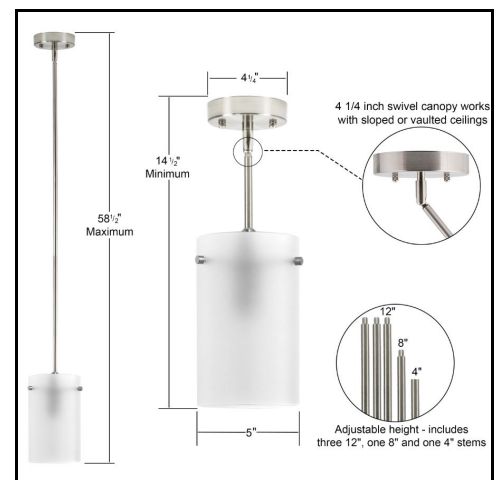

Effimero Medium Hanging Pendant Frosted Glass Shade

Product Overview

Ideal for kitchen island lighting, as a kitchen table light, a dining room hanging light, hallway light or bedroom light

- Quality metal construction with a frosted glass cylinder shade
- 5 inches wide by 14.5 inches high; shade measures 5 inches in diameter by 8 inches high
- No visible wiring. Adjustable stem mounted: 14.5 inches minimum hanging height and 58.5 inches maximum hanging height; includes 5 hard stems in assorted lengths to allow for a variety of hanging heights three 12 inches long, one 8 inches long and one 4 inches long
- 4.25 inch round swivel canopy works with sloped or vaulted ceilings
- Uses one E26-base bulb, 60W max (not included) compatible with smart bulbs
- Dimmable when used with a dimmable bulb and compatible dimmer switch
- UL listed
- Must be hardwired
- 1 year manufacturer warranty with US based customer service
- Available in brushed nickel, chrome, satin brass and black finishes

Effimero Medium Hanging Pendant, Frosted Glass Shade

Technical Specifications

Dimensions

Item Weight	2.89 pounds
Product Dimensions	4.25 inches wide by 14.5 inches high;
Assembled Height	14.5 inches
Assembled Length	14.5 inches minimum hanging height and 58.5 inches maximum hanging height
Assembled Width	5 inches
Shade Dimensions	5 inches in diameter by 8 inches high

Canopy	4.25 inch round swivel canopy works with sloped or vaulted ceilings
Compatibility	Compatible with most junction boxes

Additional

Color	Varies
Shade Color	Frosted Glass
Light Direction	Downlight
Options	Available in small, medium and large sizes; black, brushed nickel, chrome and satin brass finishes; clear, frosted and smoked glass shades. Also available in multi-light cluster pendant lighting. Single wall sconces and two, three and four light vanity lights also available.
Waranty	1 year limited warranty