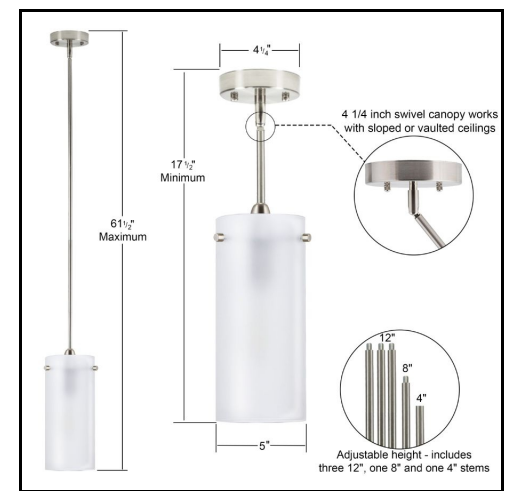

Effimero Large Hanging Pendant Frosted Glass Shade

Product Overview

Ideal for kitchen island lighting, as a kitchen table light, a dining room hanging light, hallway light or bedroom light

- Quality metal construction with a frosted glass cylinder shade
- Measures 5 inches wide by 17.5 inches high; shade measures 5 inches in diameter by 11 inches high
- No visible wiring. Adjustable stem mounted: 17.5 inch minimum hanging height and 61.5 inches maximum hanging height; includes 5 hard stems: three 12 inches long, one 8 inches long and one 4 inches long
- 4.25 inch round swivel canopy works with sloped or vaulted ceilings
- Uses one E26-base bulb, 60W max (not included) compatible with smart bulbs
- Dimmable when used with a dimmable bulb and compatible dimmer switch
- UL listed
- Must be hardwired
- 1 year manufacturer warranty with US based customer service
- Available in black, brushed nickel, chrome and satin brass finishes

Effimero Large Hanging Pendant, Frosted Glass Shade

Technical Specifications

Dimensions

Item Weight	2.89 pounds
Product Dimensions	4.9 x 4.9 x 61.5 inches
Assembled Height	61.5 inches
Assembled Length	17.5 inches minimum hanging height, 61.5 inches maximum hanging height
Assembled Width	4.9 inches
Shade Dimensions	5 inches in diameter by 11 inches high

Canopy	4.25 inch round swivel canopy works with sloped or vaulted ceilings
Compatibility	Compatible with most junction boxes

Additional

Color	Varies
Shade Color	Frosted Glass
Light Direction	Downlight
Options	Available in small, medium and large sizes; black, brushed nickel, chrome and satin brass finishes; clear, frosted and smoked glass shades. Also available in multi-light cluster pendant lighting. Single wall sconces and two, three and four light vanity lights also available.
Waranty	1 year limited warranty