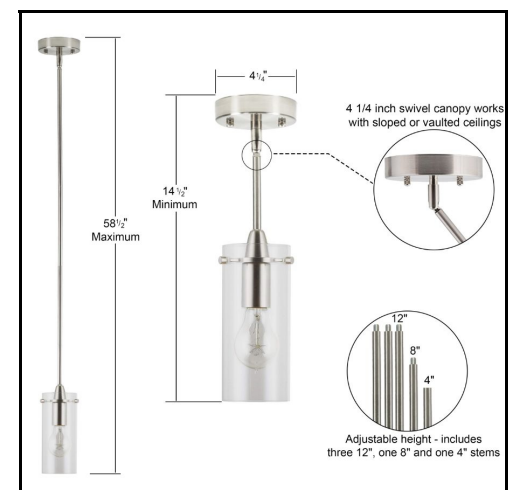

Effimero Small Hanging Pendant Clear Glass Shade

Product Overview

Ideal for kitchen island lighting, as a kitchen table light, a dining room hanging light, hallway light or bedroom light

- Quality metal construction with a clear glass cylinder shade
- Measures 4.25 inches wide by 14.5 inches high; shade measures 3.5 inches in diameter by 8 inches high
- No visible wiring. Adjustable stem mounted: 14.5 inches minimum hanging height and 58.5 inches maximum hanging height; includes 5 hard stems in assorted lengths to allow for a variety of hanging heights three 12 inches long, one 8 inches long and one 4 inches long
- 4.25 inch round swivel canopy works with sloped or vaulted ceilings
- Uses one E26-base bulb, 60W max (not included) compatible with smart bulbs
- Dimmable when used with a dimmable bulb and compatible dimmer switch
- UL listed
- Must be hardwired
- 1 year manufacturer warranty with US based customer service
- Available in brushed nickel, chrome, satin brass and black finishes

Effimero Small Hanging Pendant, Clear Glass Shade

Technical Specifications

Dimensions

Item Weight	2.89 pounds
Product Dimensions	4.25 inches wide by 14.5 inches high;
Assembled Height	14.5 inches
Assembled Length	14.5 inches minimum hanging height and 58.5 inches maximum hanging height
Assembled Width	4.25 inches
Shade Dimensions	4.25 inches in diameter by 8 inches high

Canopy	4.25 inch round swivel canopy works with sloped or vaulted ceilings
Compatibility	Compatible with most junction boxes

Additional

Color	Varies
Shade Color	Clear Glass
Light Direction	Downlight
Options	Available in small, medium and large sizes; black, brushed nickel, chrome and satin brass finishes; clear, frosted and smoked glass shades. Also available in multi-light cluster pendant lighting. Single wall sconces and two, three and four light vanity lights also available.
Waranty	1 year limited warranty