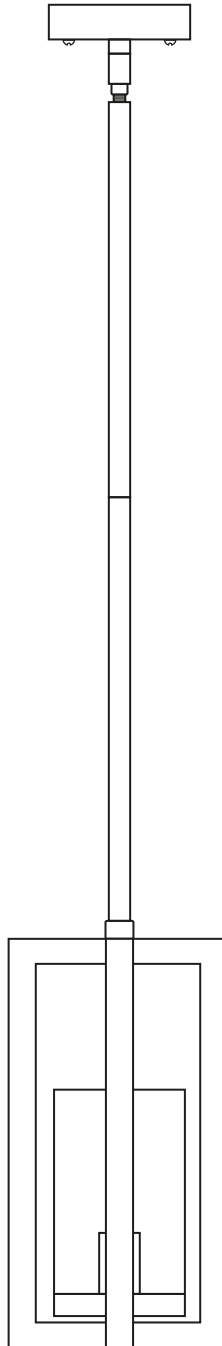

LINEA ■ LIGHTING

VERONA SINGLE PENDANT LL-P13-3SB / 6DB-LED

ASSEMBLY INSTRUCTIONS

REMOVE ALL PARTS FROM PACKAGE, BE CAREFUL NOT
TO DAMAGE ANY COMPONENTS

PROFESSIONAL INSTALLATION RECOMMENDED