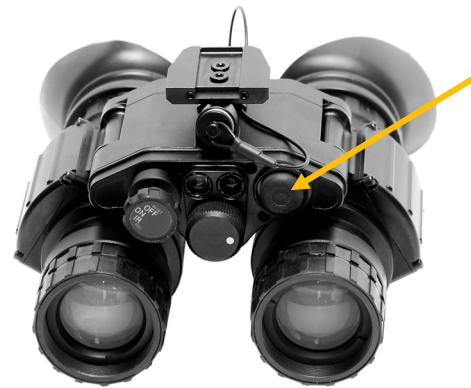

Momentary IR-On Button

Allows to Instantly Engage IR Illuminator to Quickly Illuminate a Certain Area or Send a Morse-Code Signal to a Team Member.