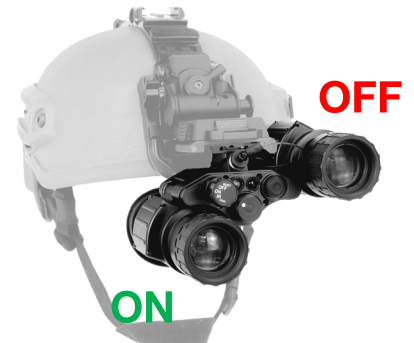

Selective Channel Engagement

Swiveling a Night Vision Channel Up Disengages It: PVS-31C-MOD Can Effectively Become Single-Eye Goggle System.