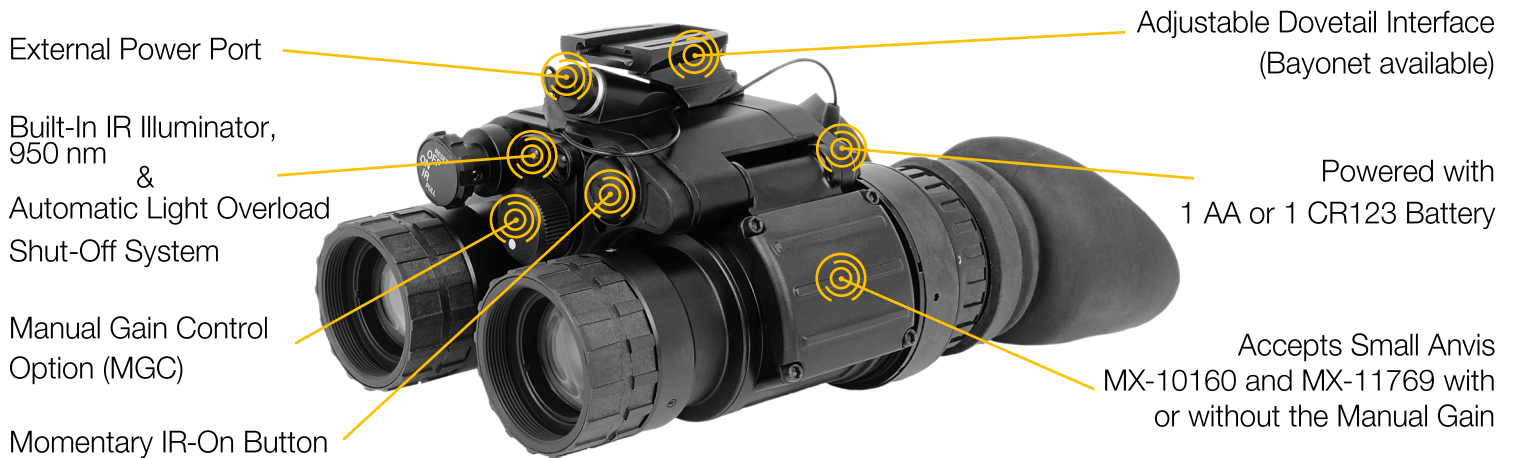

ADVANTAGES OF THE PVS-31C-MOD

KEY FEATURES

- Universal Night Operations Tool
- Unique Safety Features
- Extended Range Observation
- High Situational Awareness
- Accepts External Power Sources
- Preferred choice of NATO forces

Designed, Developed, Manufactured by GSCI Advanced Photonics

120 WHITMORE ROAD, UNIT 20, WOODBRIDGE, ONTARIO, L4L6A5, CANADA

WWW.GSCI.NET | GSCI@GSCI.NET | +1.905.850.0990

DISCLAIMER. Technical description, certain optical-electronic-mechanical features of the product shown herein and/or some of its parts/components may not precisely represent the actual device and are subject to change without prior notice by the sole discretion of General Starlight Co., Inc. Mass of the product represents measurable weight of all components this product consists of, such as optics, mechanics, and electronics. Dimensions of the product represents measurable size of the body, including all optical components attached and in fully folded position. Dimensions of additions such as mounting brackets, eyecups, objective lens covers, and/or battery extensions may vary and therefore are not listed herein. Copyright © 1992-2022 General Starlight Co., Inc. Canada. All rights reserved.