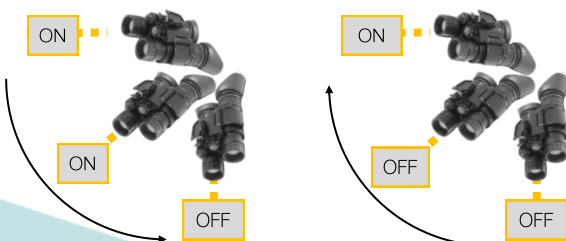

Stow Safety Feature

If Activated, The SSF Feature Shuts Off the Unit once it is Stowed and Powers the Unit Back Up when it is Returned Back to the Horizontal Position. SSF is Used to Stay Covert in Night-Time Operations.