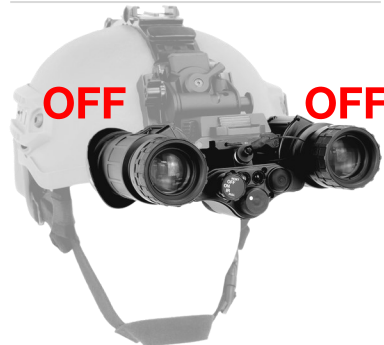

Selective Channel Engagement

Swiveling a Night Vision Channel Up Disengages It: PVS-31C-MOD Can Effectively Become Single-Eye Goggle System.