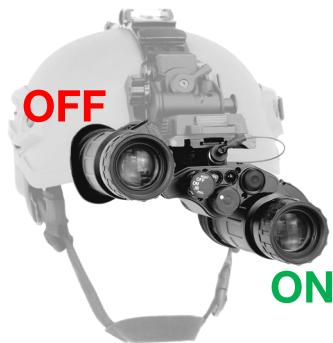

Selective Channel Engagement

Swiveling a Night Vision Channel Up Disengages It: PVS-31C-MOD Can Effectively Become Single-Eye Goggle System.