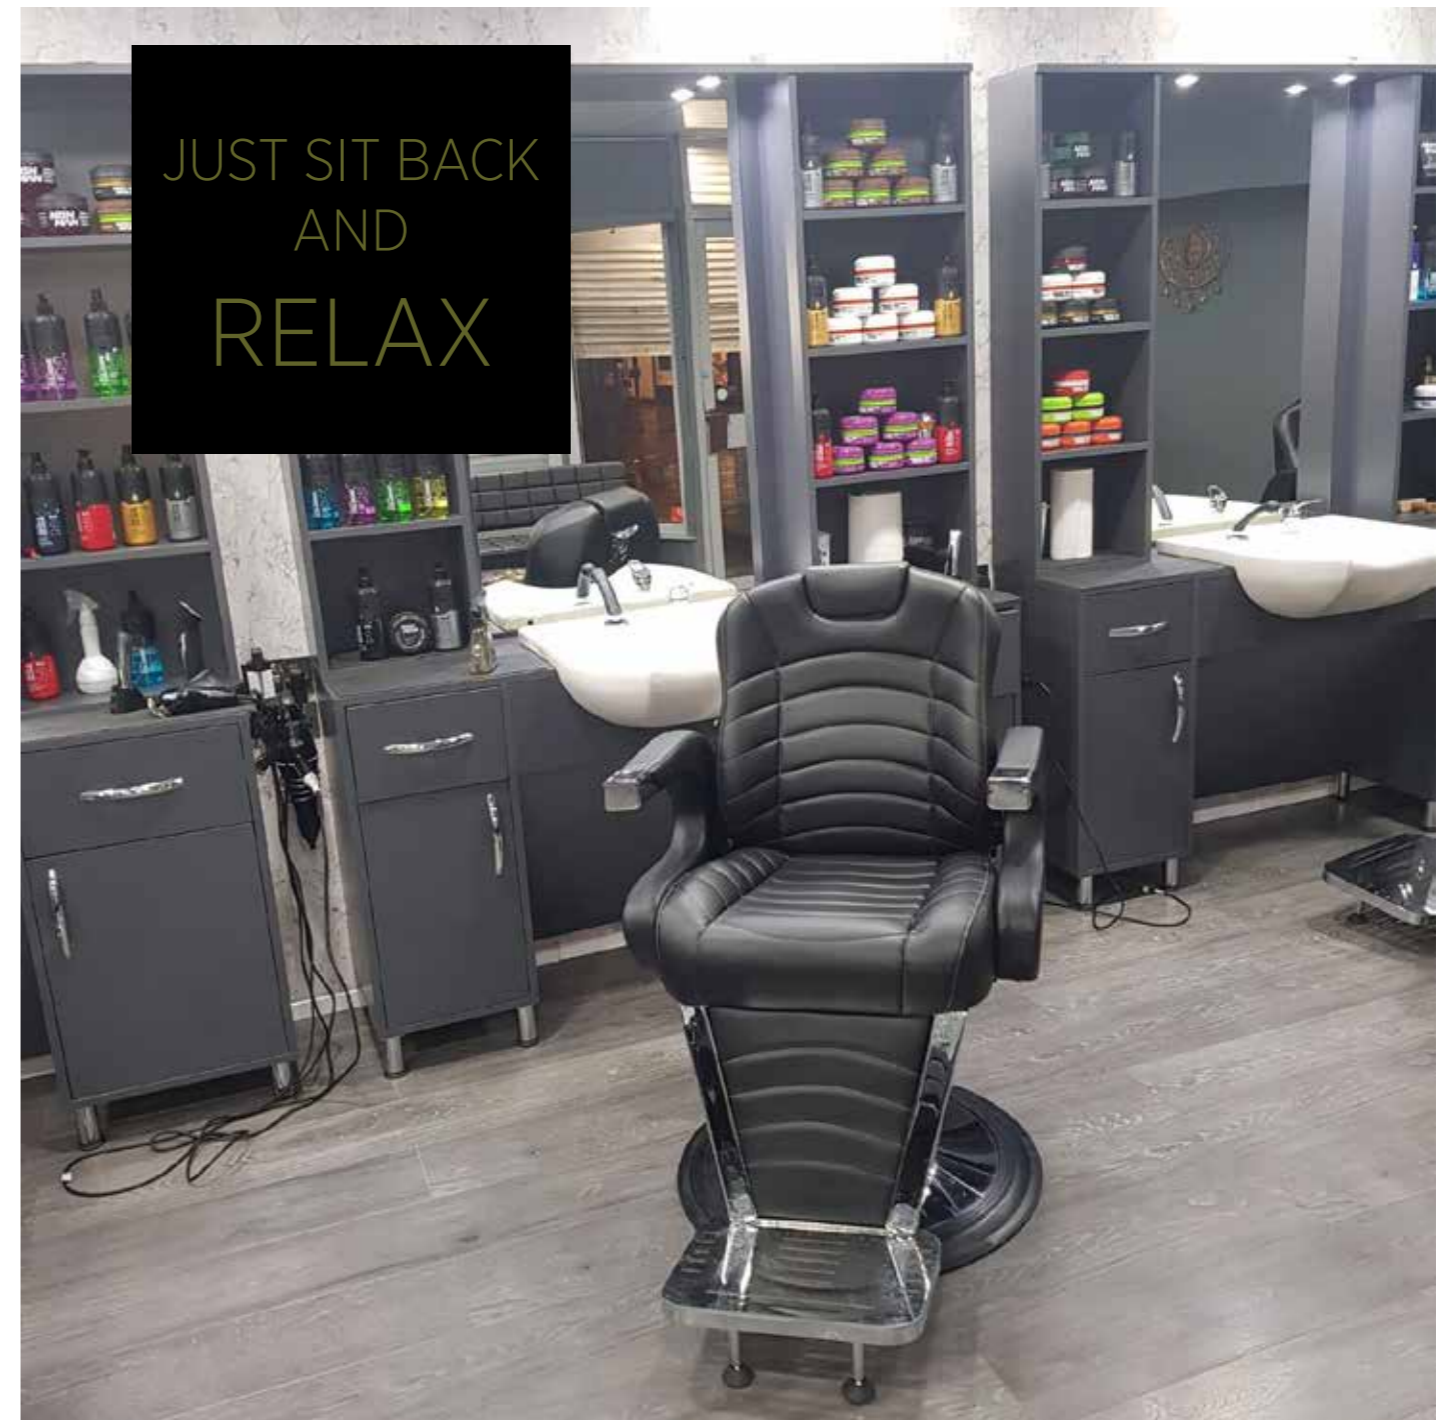

LR210A

- Mould Sponge
- Quality Leather
- A++ Hydraulic
- Sturdy Frame
- Color Option

LR208

- Mould Sponge
- Quality Leather
- A++ Hydraulic
- Sturdy Frame
- Color Option

JUST SIT BACK
AND
RELAX

LR209

- Mould Sponge
- Quality Leather
- A++ Hydraulic
- Sturdy Frame
- Color Option