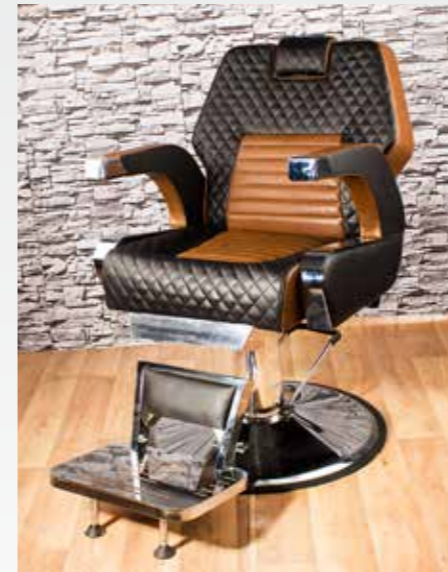

LR216

- Mould Sponge
- Quality Leather
- A++ Hydraulic
- Sturdy Frame
- Color Option

LR201

- Mould Sponge
- Quality Leather
- A++ Hydraulic
- Sturdy Frame
- Color Option

LR211

- Mould Sponge
- Quality Leather
- A++ Hydraulic
- Sturdy Frame
- Color Option