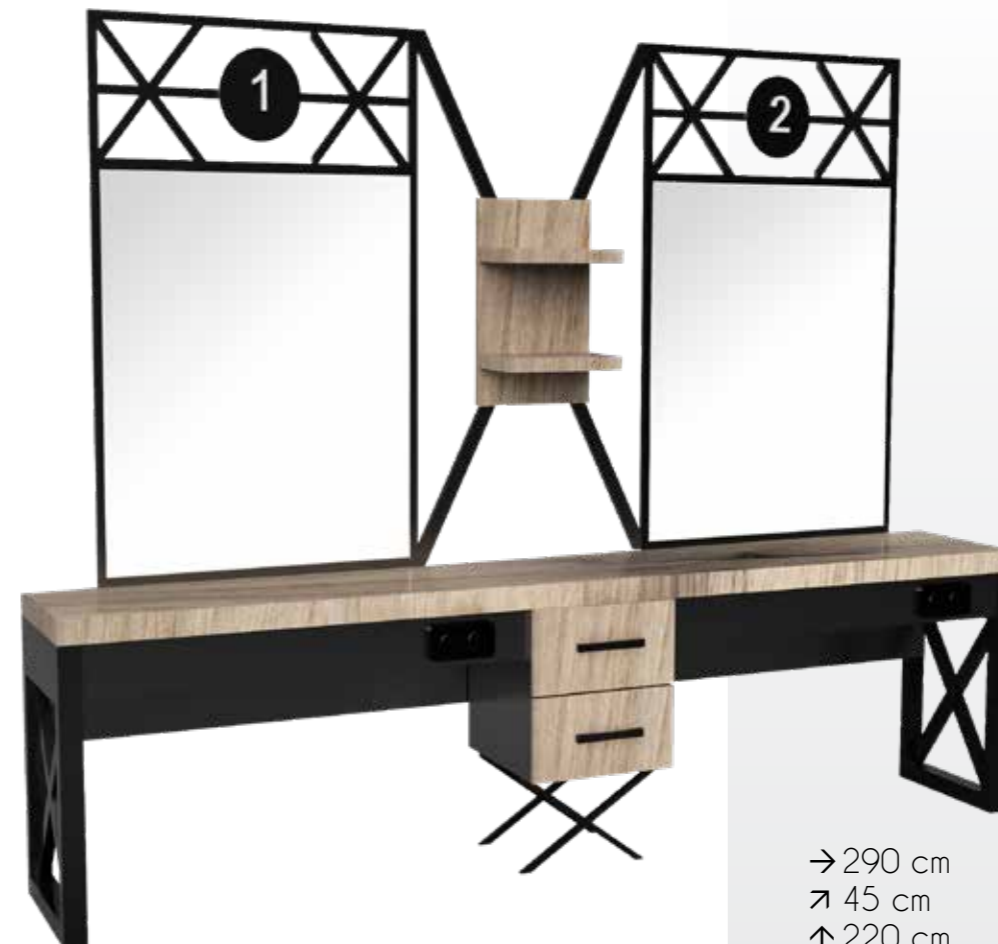

→ 290 cm
↗ 45 cm
↑ 220 cm

LR525

- First Class MDF Lam
- Quality Drawer Rail
- Color Option
- Iron Concept

→ 410 cm
↗ 45 cm
↑ 225 cm

LR527

- First Class MDF Lam
- Cnc Design
- Quality Drawer Rail
- Color Option
- Iron Concept

→ 290 cm
↗ 45 cm
↑ 220 cm

LR506

- First Class MDF Lam
- Cnc Design
- Quality Drawer Rail
- Color Option
- Iron Concept
- Lighting

→ 410 cm
↗ 45 cm
↑ 220 cm

LR503

- First Class MDF Lam
- Quality Drawer Rail
- Color Option
- Iron Concept