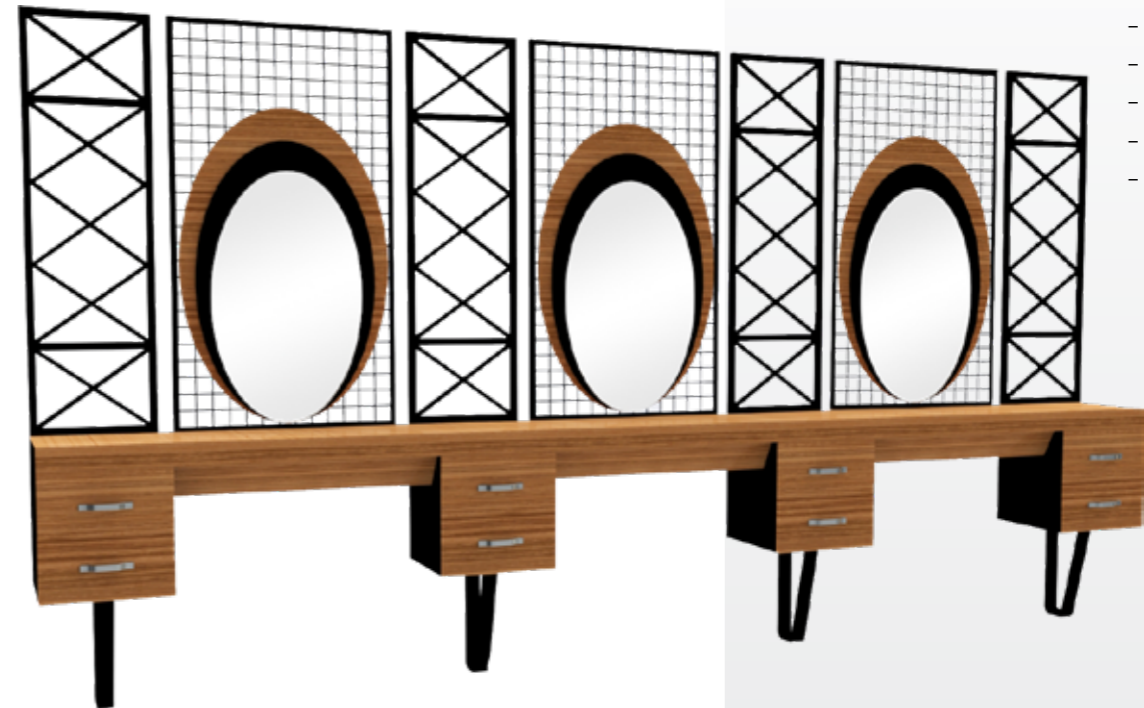

→ 400 cm
↗ 45 cm
↑ 205 cm

LR518

- First Class MDF Lam
- Quality Drawer Rail
- Color Option
- Iron Concept

→ 400 cm
↗ 45 cm
↑ 205 cm

LR516

- First Class MDF Lam
- Quality Drawer Rail
- Color Option
- Iron Concept
- Led lighting