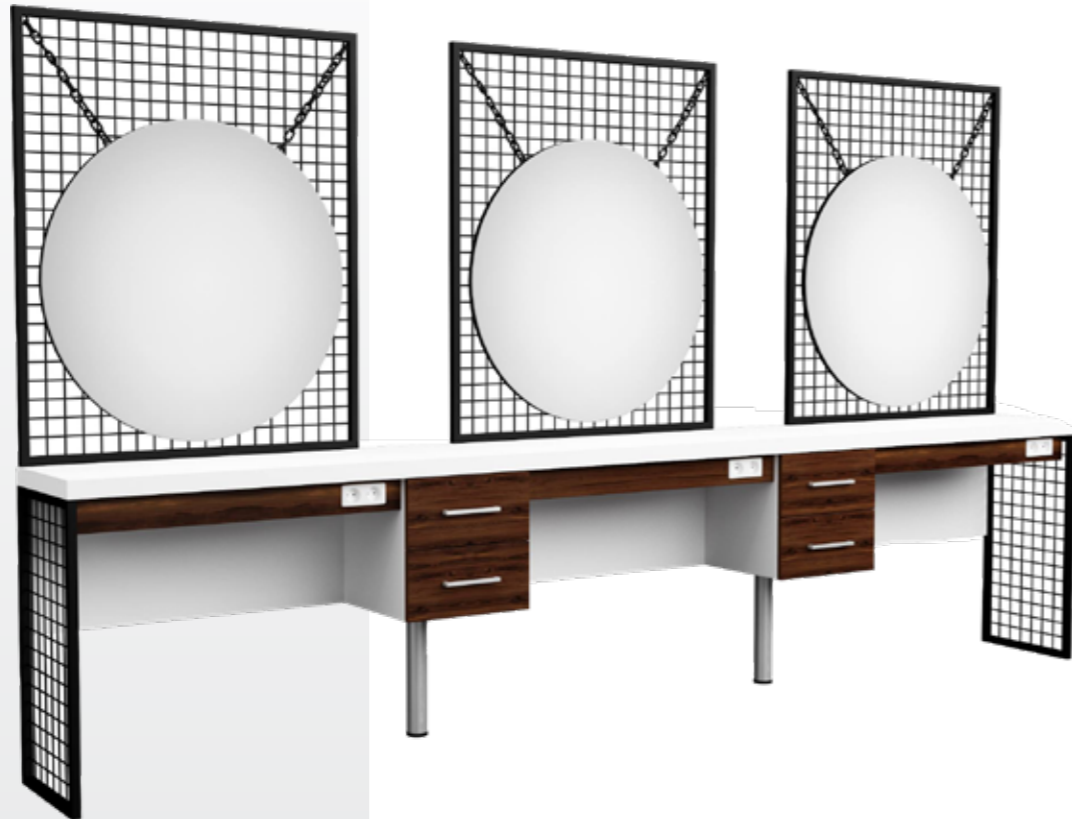

- First Class MDF Lam
- Quality Drawer Rail
- Color Option
- Led Lighting

→ 140 cm
↗ 40 cm
↑ 195 cm

LR524

- First Class MDF Lam
- Double Unit
- Color Option

→ 120 cm
↗ 60 cm
↑ 190 cm

LR509

- First Class MDF Lam
- Double Unit
- Quality Drawer Rail

→ 120 cm
↗ 35 cm
↑ 205 cm

LR510

- First Class MDF Lam
- Quality Drawer Rail
- Iron Concept

→ 410 cm
↗ 45 cm
↑ 215 cm

LR813

- Mould Sponge
- Quality Leather
- A++ Ceramic
- Sturdy Frame
- Color Option
- MDF Lam