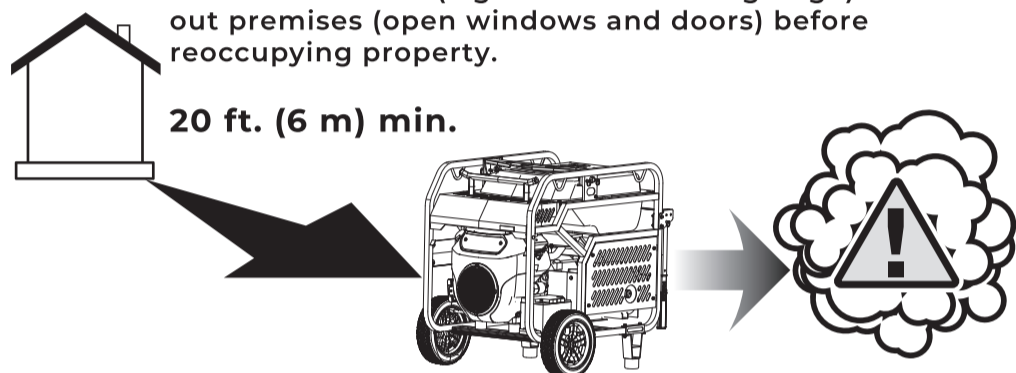

The Quick Start / Stop Guide is not a substitute for reading the manual. The manual includes instructions that you must follow to use the product safely.

INCLUDED ITEMS Hose Holder (Not Shown)

INSTALL THE WHEEL KIT

PREVENT CARBON MONOXIDE (CO) POISONING

Move generator to an open outdoor area downwind, point exhaust away from homes. Don't run generator in enclosed areas (e.g. not in house or garage). Air out premises (open windows and doors) before reoccupying property.