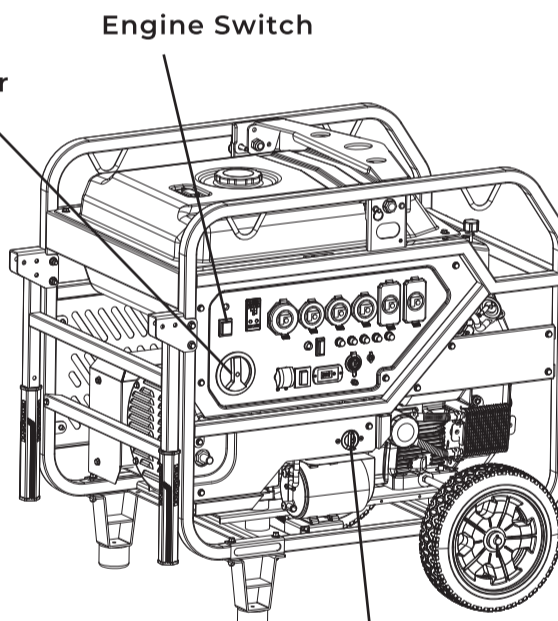

BATTERY CABLE CONNECTION

Oil Filler Cap

Main Selector Switch

LPG/NG Selector Switch

START

STOP

TO RESTORE POWER USING EXTENSION CORDS

120V
OUTLET