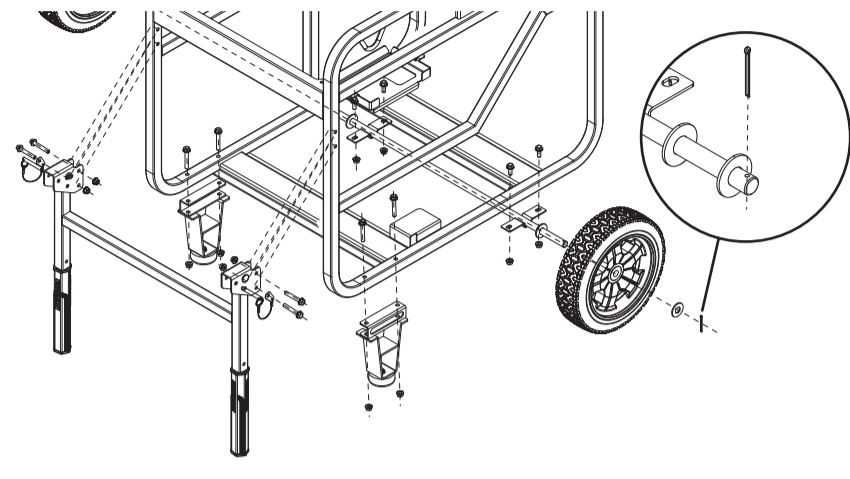

The Quick Start / Stop Guide is not a substitute for reading the manual. The manual includes instructions that you must follow to use the product safely.

INCLUDED ITEMS Hose Holder (Not Shown)

INSTALL THE WHEEL KIT

BATTERY CABLE CONNECTION

Oil Filler Cap

Main Selector Switch

LPG/NG Selector Switch

START

STOP

TO RESTORE POWER USING EXTENSION CORDS

120V
OUTLET