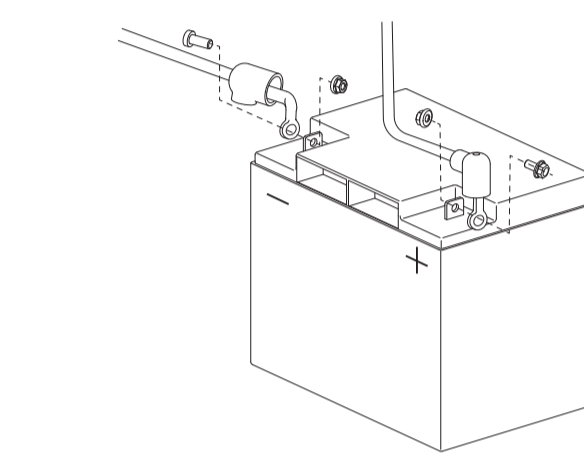

The Quick Start / Stop Guide is not a substitute for reading the manual. The manual includes instructions that you must follow to use the product safely.

INCLUDED ITEMS Hose Holder (Not Shown)

INSTALL THE WHEEL KIT

BATTERY CABLE CONNECTION

Oil Filler Cap

Main Selector Switch

LPG/NG Selector Switch

START

STOP

TO RESTORE POWER USING EXTENSION CORDS

120V
OUTLET