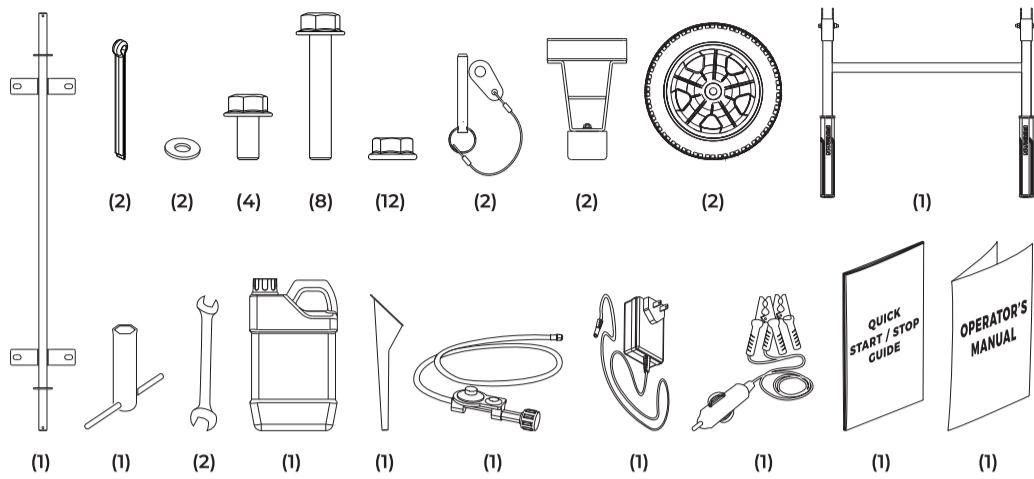

The Quick Start / Stop Guide is not a substitute for reading the manual. The manual includes instructions that you must follow to use the product safely.

INCLUDED ITEMS Hose Holder (Not Shown)

INSTALL THE WHEEL KIT

BATTERY CABLE CONNECTION

Oil Filler Cap

Main Selector Switch

LPG/NG Selector Switch

START

STOP

TO RESTORE POWER USING EXTENSION CORDS

120V
OUTLET

1. Only use grounded cords marked for outdoor use rated for your loads.
2. Follow cord safety instructions.
3. Install carbon monoxide alarm(s).
4. When operating portable generator with extension cords, make sure portable generator is located downwind in an open, outdoor area, at least 20 ft. (6m) from occupied spaces with exhaust pointed away.
5. Extension cords running directly into your home, powering indoor items IS NOT RECOMMENDED.
6. Install a listed* transfer switch as soon as possible if this or any generator will be used to restore power to your home.