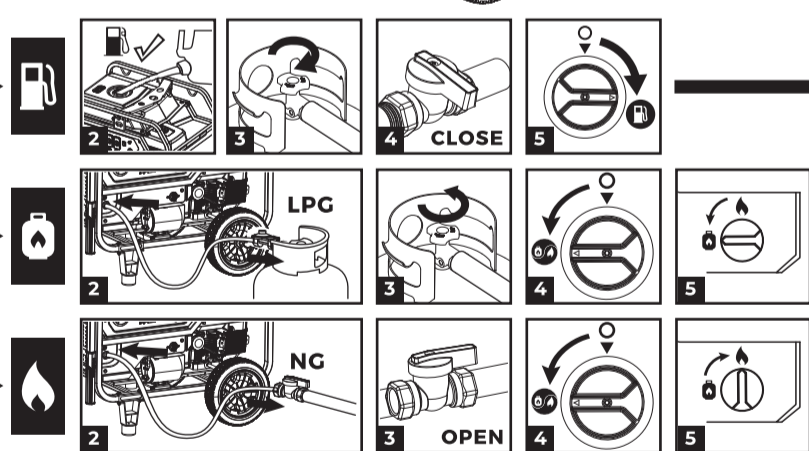

BATTERY CABLE CONNECTION

Oil Filler Cap

Main Selector Switch

LPG/NG Selector Switch

START

STOP

TO RESTORE POWER USING EXTENSION CORDS

120V
OUTLET

1. Only use grounded cords marked for outdoor use rated for your loads.
2. Follow cord safety instructions.
3. Install carbon monoxide alarm(s).
4. When operating portable generator with extension cords, make sure portable generator is located downwind in an open, outdoor area, at least 20 ft. (6m) from occupied spaces with exhaust pointed away.
5. Extension cords running directly into your home, powering indoor items IS NOT RECOMMENDED.
6. Install a listed* transfer switch as soon as possible if this or any generator will be used to restore power to your home.