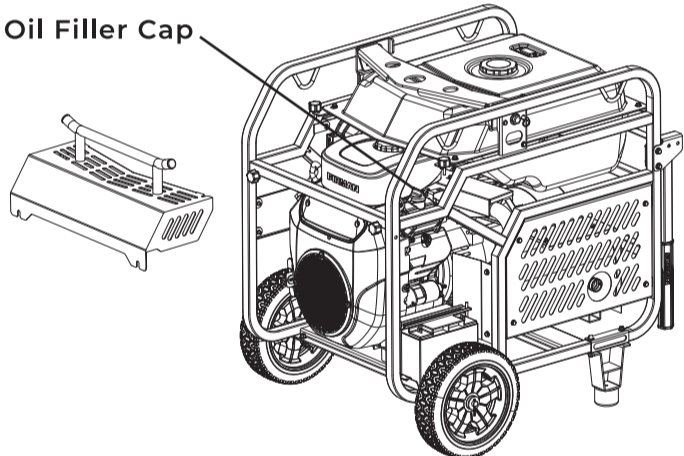

BATTERY CABLE CONNECTION

Oil Filler Cap

Main Selector Switch

LPG/NG Selector Switch

START

STOP

TO RESTORE POWER USING EXTENSION CORDS

120V
OUTLET