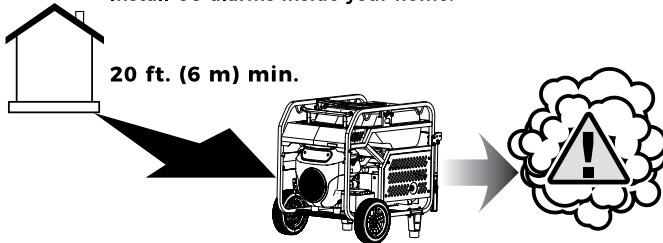

Use outdoors at least 20 ft. (6 m) from any home. Point exhaust away from all homes and occupied spaces. Install CO alarms inside your home.

**BATTERY CABLE CONNECTION**

Oil Filler Cap

Choke Knob

Engine Switch

**START**

**STOP**

**TO RESTORE POWER USING EXTENSION CORDS**

1. Only use grounded cords marked for outdoor use rated for your loads.
2. Follow cord safety instructions.
3. Install carbon monoxide alarm(s).
4. When operating portable generator with extension cords, make sure portable generator is located in an open, outdoor area, at least 20 ft. (6 m) from occupied spaces with exhaust pointed away.
5. Extension cords running directly into your home, powering indoor items IS NOT RECOMMENDED.
6. Install a listed\* transfer switch as soon as possible if this or any generator will be used to restore power to your home.