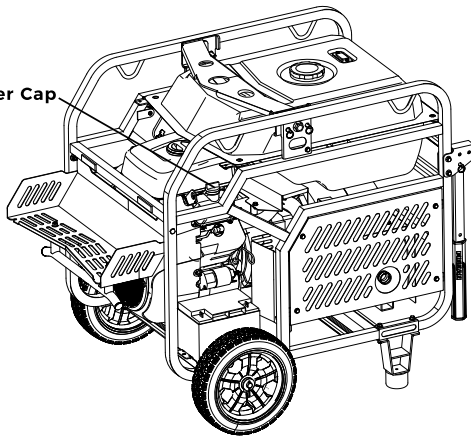

Use outdoors at least 20 ft. (6 m) from any home. Point exhaust away from all homes and occupied spaces. Install CO alarms inside your home.

**BATTERY CABLE CONNECTION**

Oil Filler Cap

Choke Knob

Engine Switch