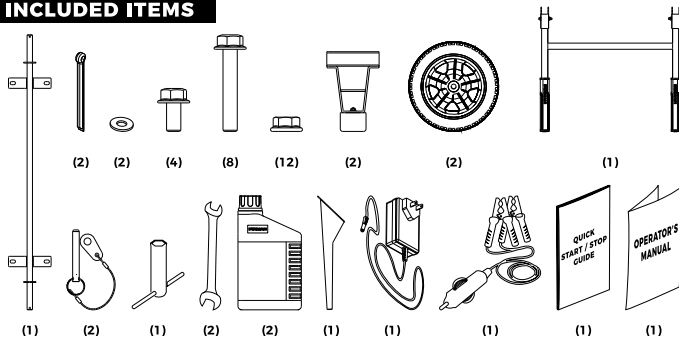

The Quick Start / Stop Guide is not a substitute for reading the manual. The manual includes instructions that you must follow to use the product safely.

**INCLUDED ITEMS**

**INSTALL THE WHEEL KIT**

**PREVENT CARBON MONOXIDE (CO) POISONING**

Use outdoors at least 20 ft. (6 m) from any home. Point exhaust away from all homes and occupied spaces. Install CO alarms inside your home.

**BATTERY CABLE CONNECTION**

Oil Filler Cap

Choke Knob

Engine Switch

**START**

**STOP**

**TO RESTORE POWER USING EXTENSION CORDS**

1. Only use grounded cords marked for outdoor use rated for your loads.
2. Follow cord safety instructions.
3. Install carbon monoxide alarm(s).
4. When operating portable generator with extension cords, make sure portable generator is located in an open, outdoor area, at least 20 ft. (6 m) from occupied spaces with exhaust pointed away.
5. Extension cords running directly into your home, powering indoor items IS NOT RECOMMENDED.
6. Install a listed\* transfer switch as soon as possible if this or any generator will be used to restore power to your home.