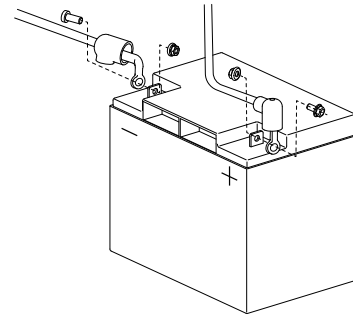

BATTERY CABLE CONNECTION