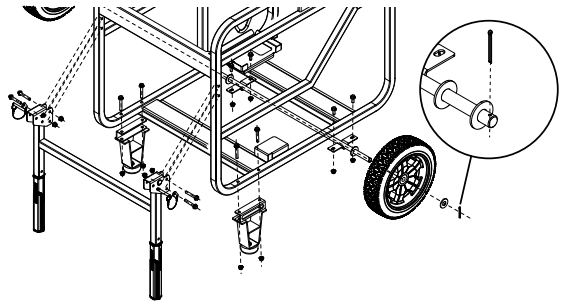

INSTALL THE WHEEL KIT