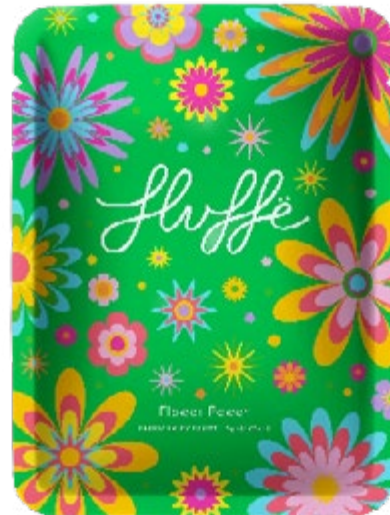

HAWAIIAN BREEZE

Description : A tropical blend of bright pineapple, juicy red cherry and golden mango; fresh from the Hawaiian shores of your mid-week daydream.

Pack Size : 25 X 9GM PCS/CTN

PD Code : PD069462

BUY

FLOWER POWER

Description : Ethereal purple floss imbued with proprietary musk-blend and rainbow fragments, wrapped in a dazzling iridescent pack.

Pack Size : 25 X 9GM PCS/CTN

PD Code : PD069461

BUY

ROSE

Description : Juicy red watermelon floss speckled with tiny crunchy sugar-seeds, that pack a little sour punch with every bite.

Pack Size : 25 X 9GM PCS/CTN

PD Code : PD069466

BUY