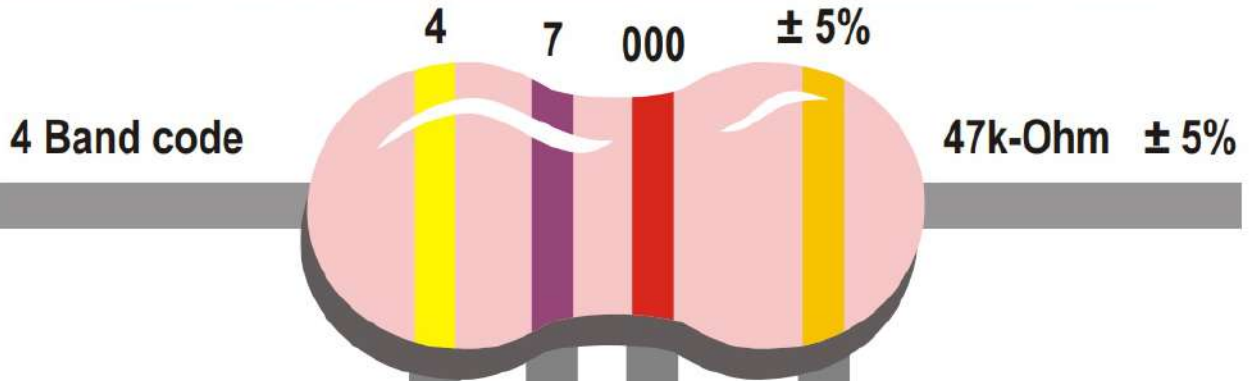

# RESISTANCE COLOR CODE CHART

larē

1st Digit	2nd Digit	3rd Digit	Multiplier	Tolerance
0	0	0	1	
1	1	1	10	1%
2	2	2	100	2%
3	3	3	1000	
4	4	4	10000	
5	5	5	100000	
6	6	6	1000000	
7	7	7		
8	8	8	0.1 Gold	5% Gold
9	9	9	0.01 Silver	10% Silver