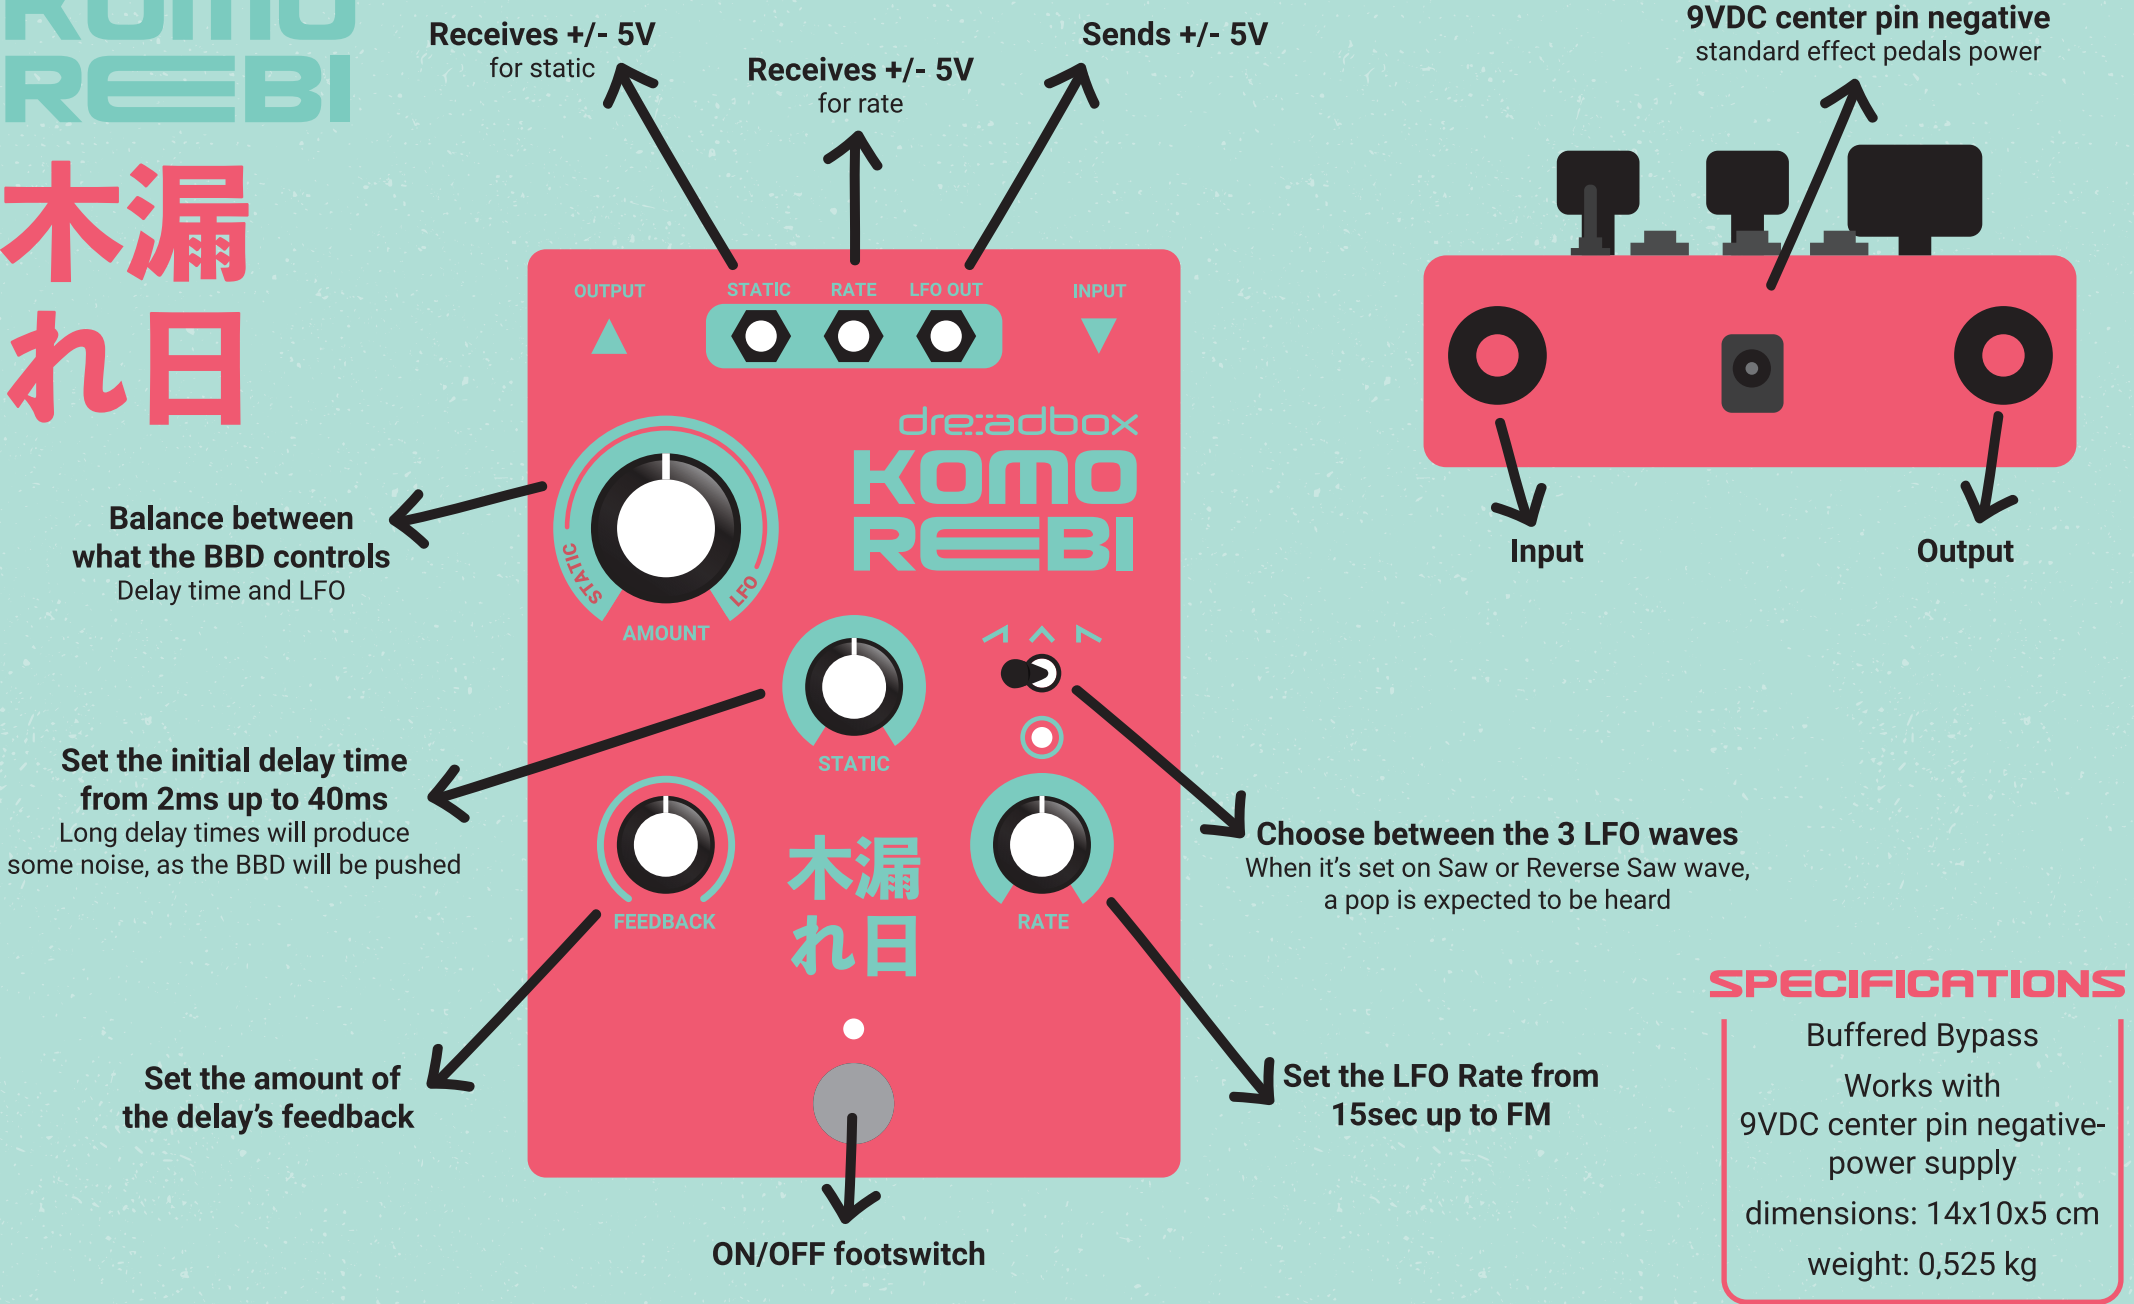

FLANGER CHORUS

KOMO REBI

木漏れ日

Komorebi is a Japanese, untranslatable word, which eloquently captures the effect of sunlight streaming through the leaves of the trees

SPECIFICATIONS

- Buffered Bypass
- Works with 9VDC center pin negative-power supply
- dimensions: 14x10x5 cm
- weight: 0,525 kg