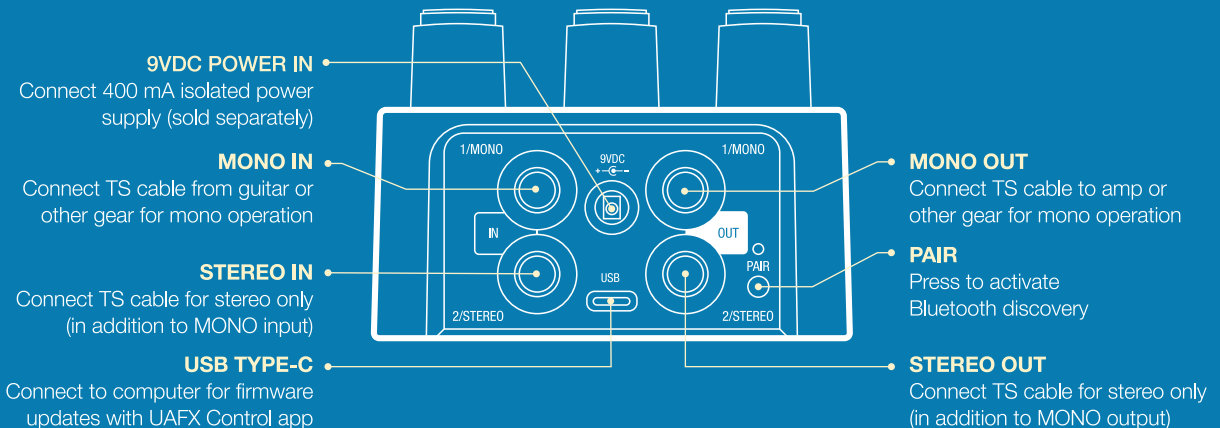

ASTRA

MODULATION MACHINE

ASTRA

MODULATION MACHINE

Power Supply Isolated 9VDC, center-negative, 400 mA minimum, 2.1x5.5 mm barrel connector (sold separately)

Get More Free Phaser X90 and Dharma Trem 61 effects, UAFX Control app, and complete documentation: uaudio.com/uafx/start