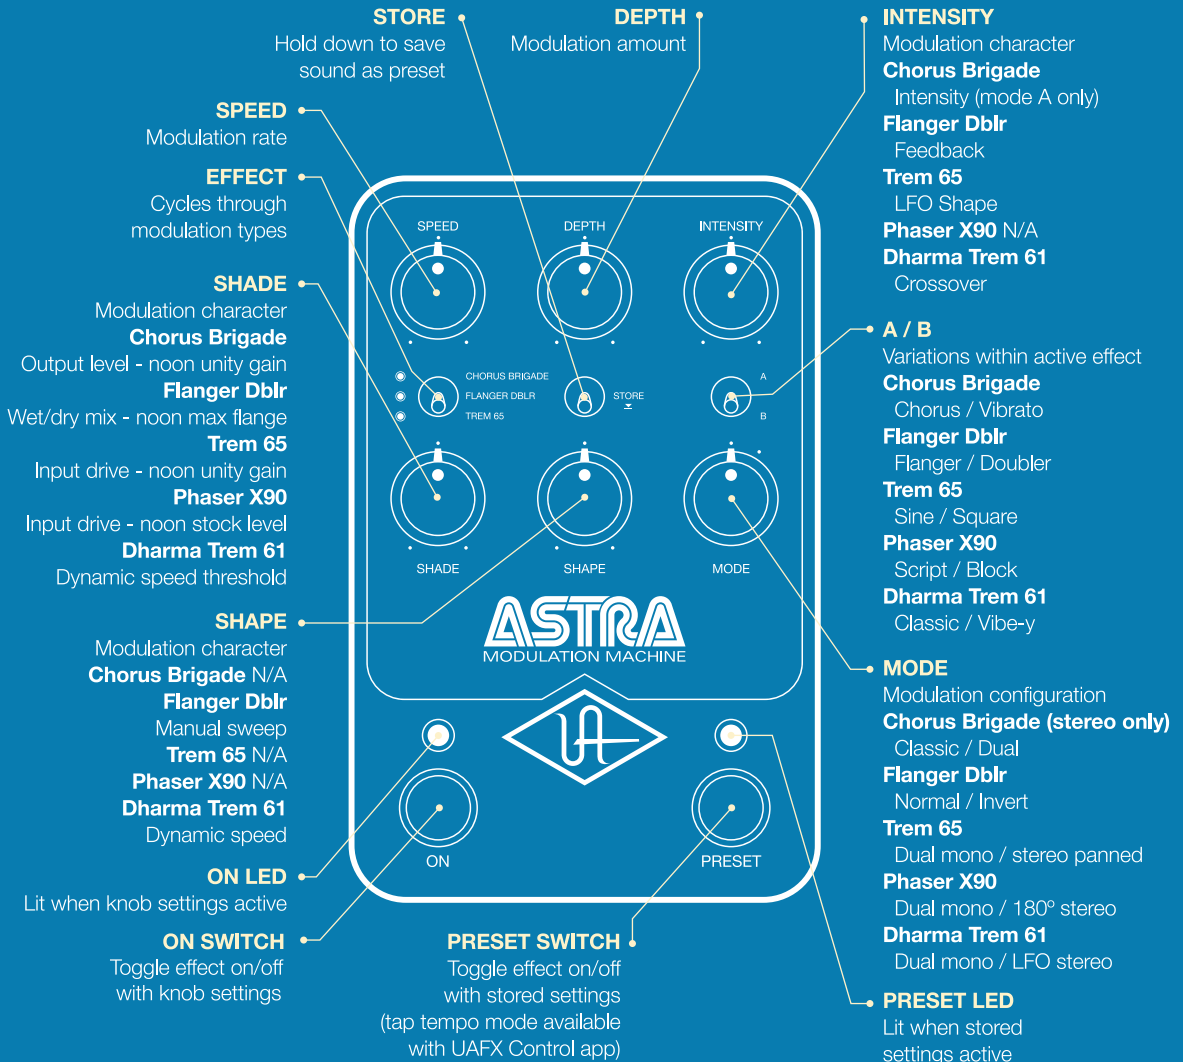

ASTRA

MODULATION MACHINE

ASTRA

MODULATION MACHINE

Power Supply Isolated 9VDC, center-negative, 400 mA minimum, 2.1x5.5 mm barrel connector (sold separately)

Get More Free Phaser X90 and Dharma Trem 61 effects, UAFX Control app, and complete documentation: uaudio.com/uafx/start